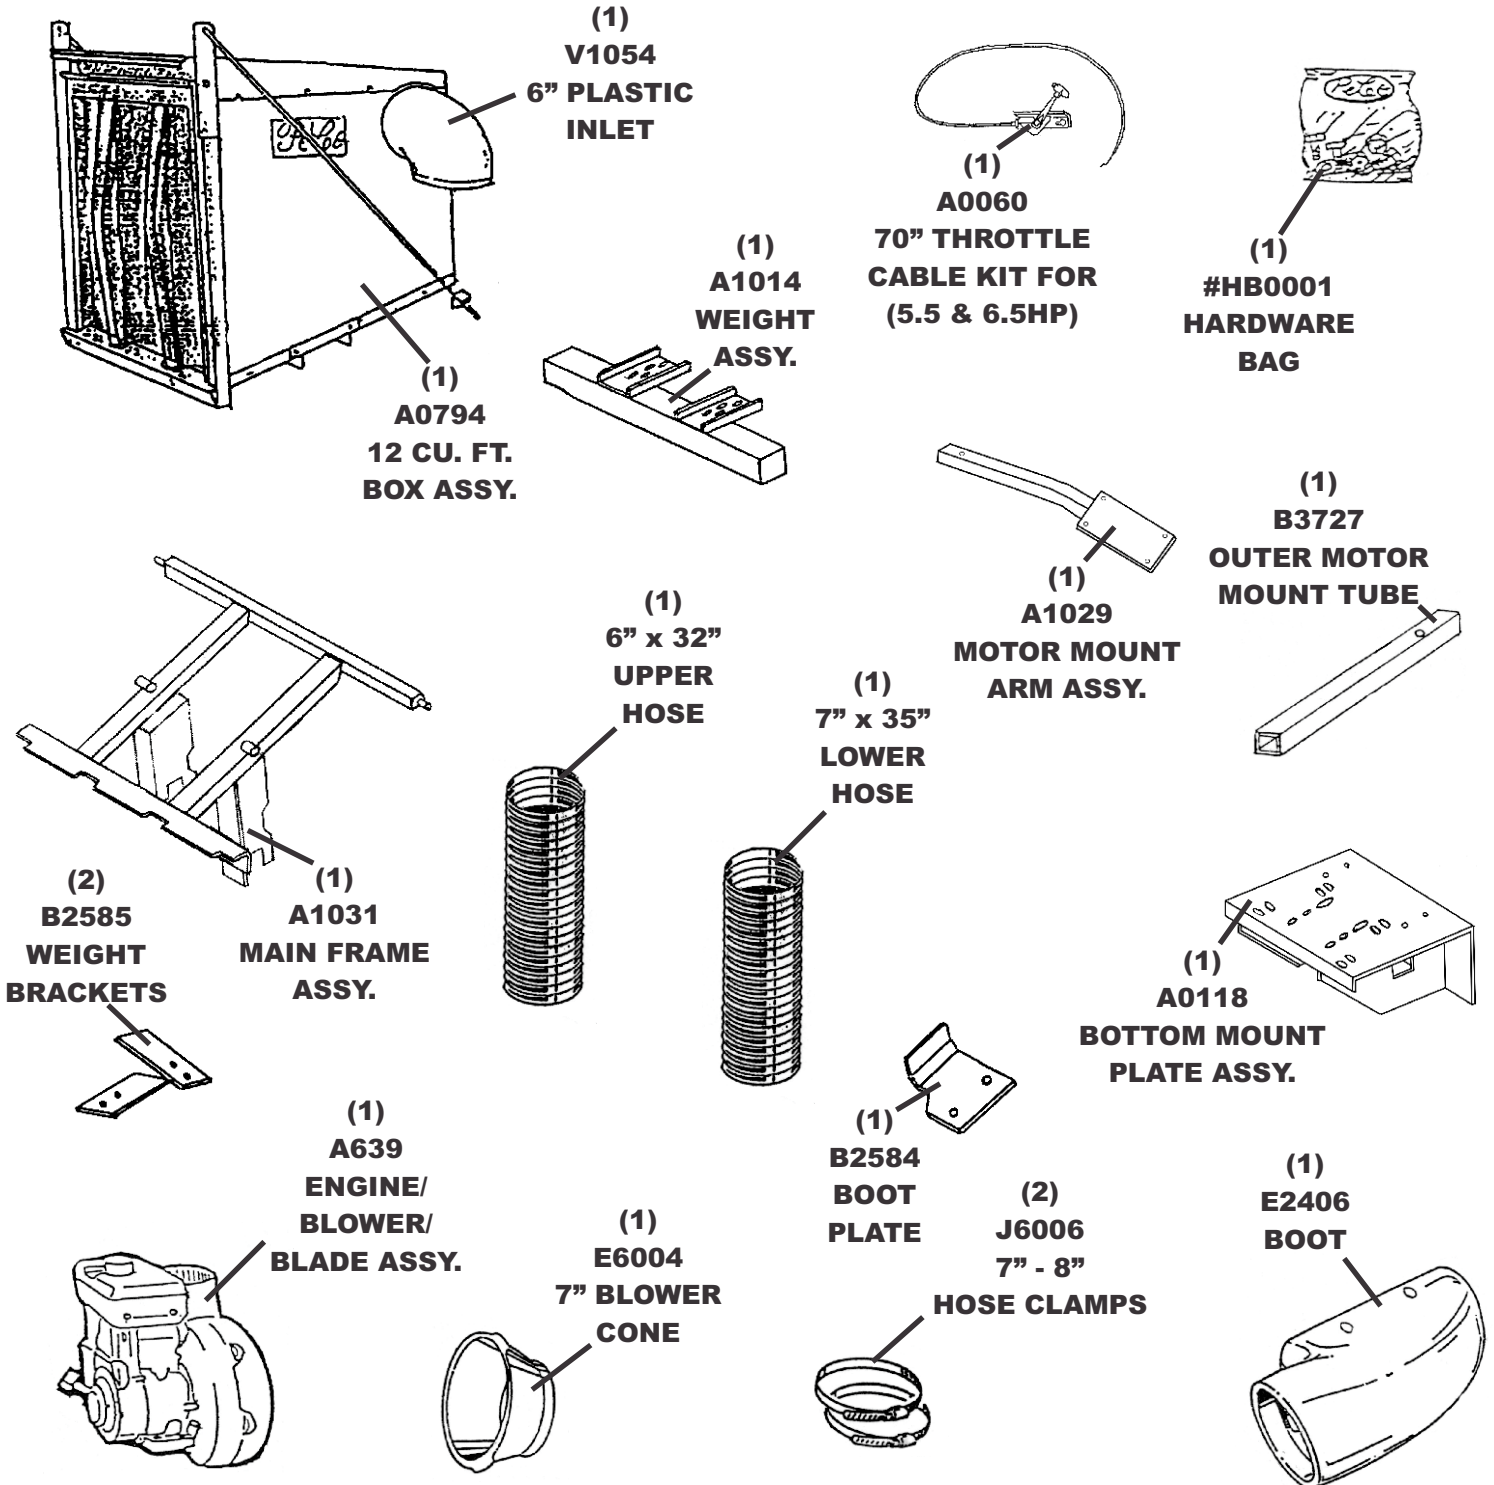

FOR YEAR: 2004

REVISED: 12/19/11

WAS

366212-MM-02