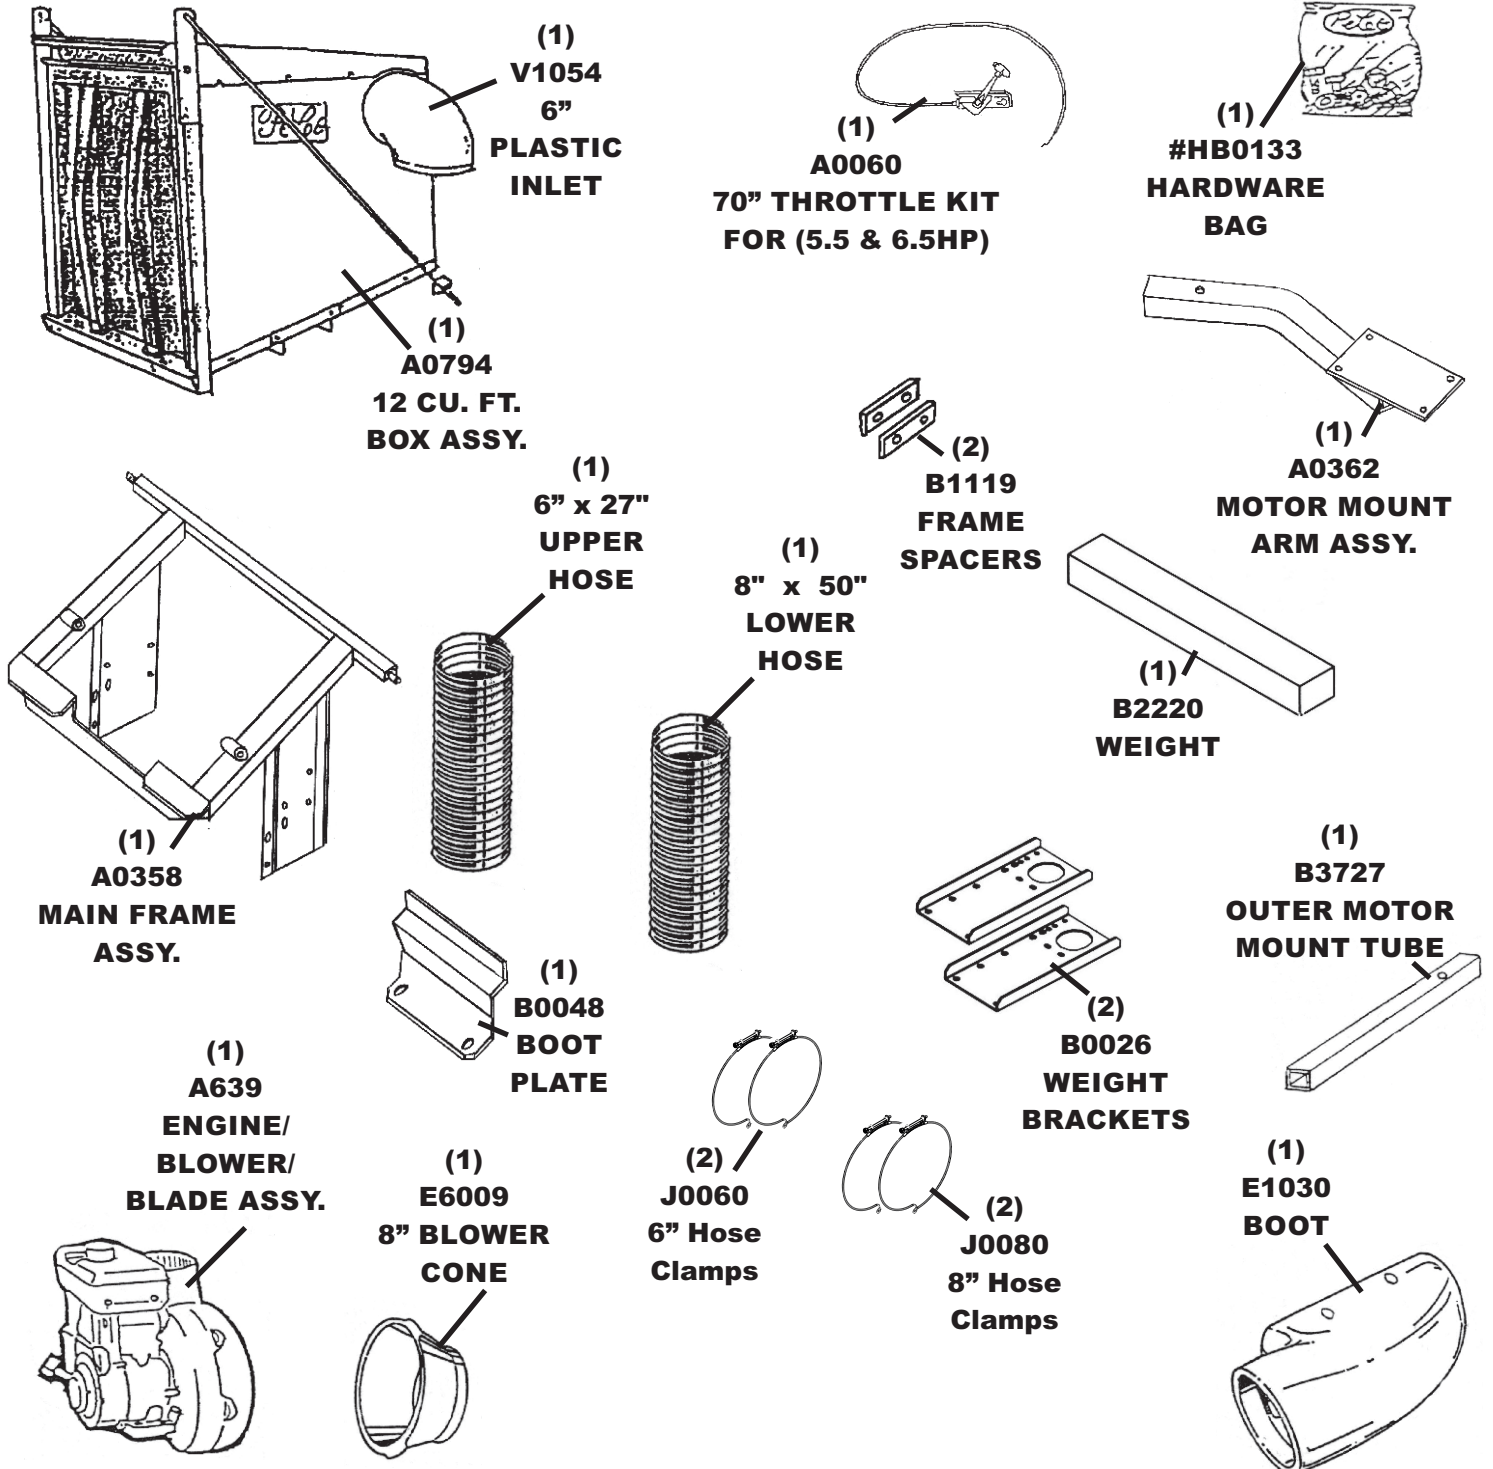

FOR YEAR: 2002-2004

REVISED: 12/19/11

WAS

366212-02