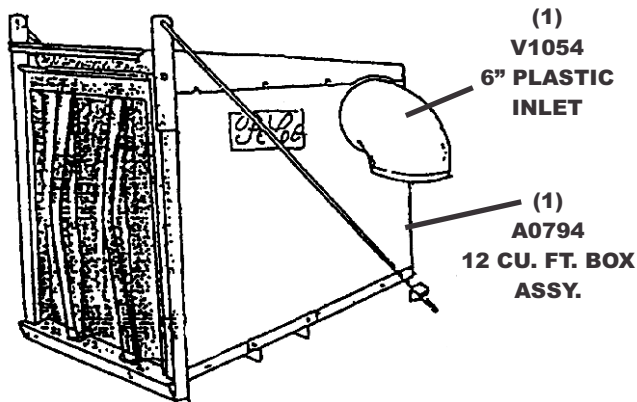

☐ A0522 12 ENGINE UNIT ASSEMBLY