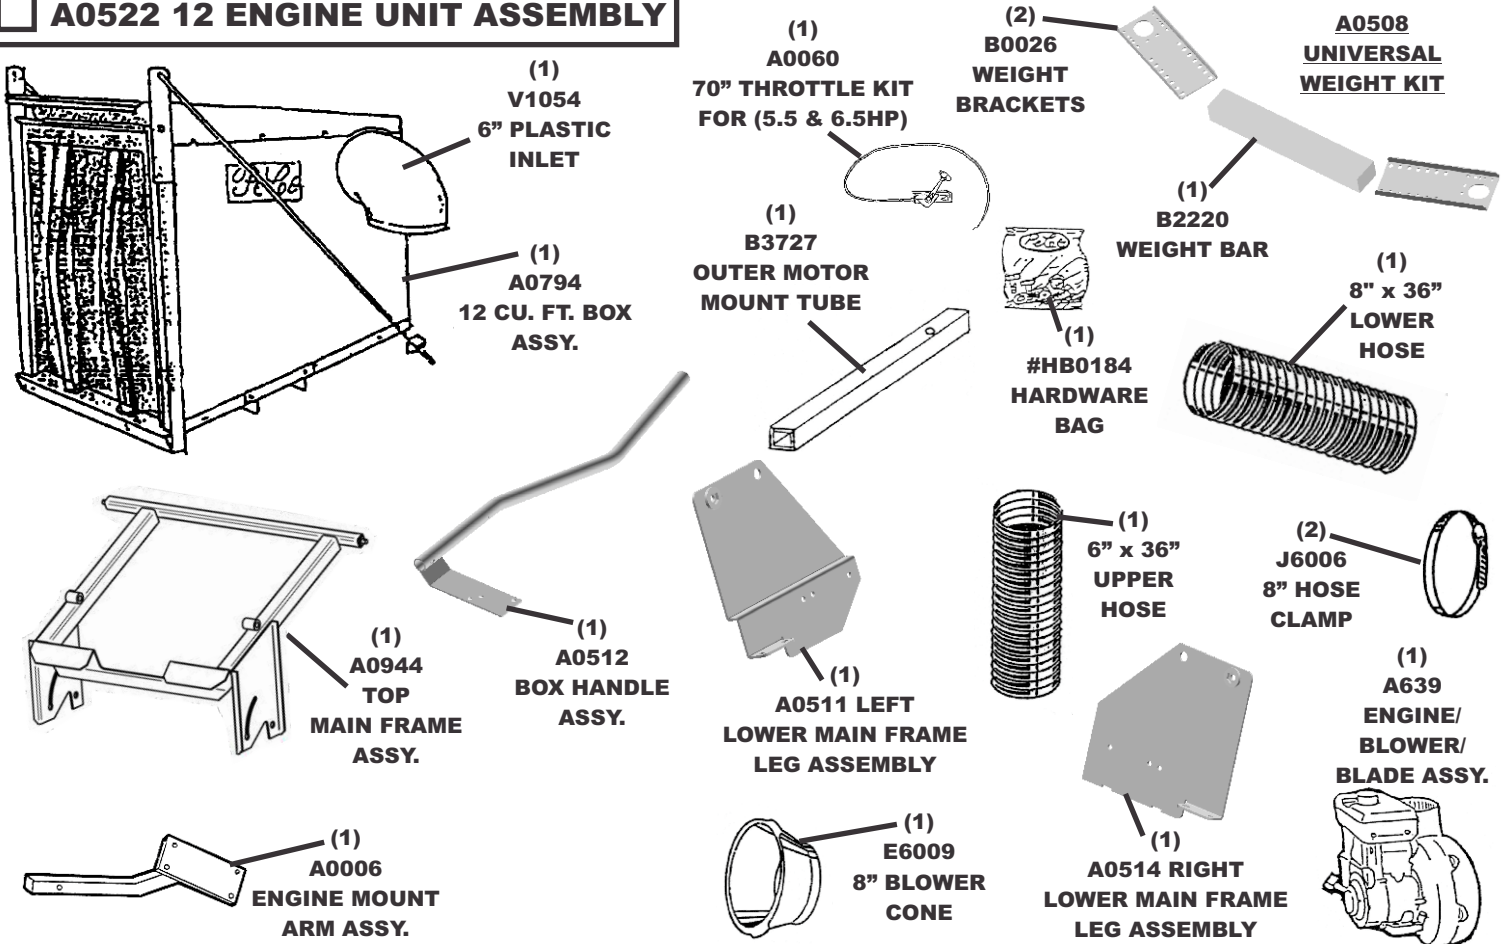

MODEL#: 12621221

MOWER NAME: GRAVELY

MOWER MODEL: SEE BACK OF PAGE

MOWER DECK SIZE: 52" & 60" DECK

VAC NAME: 12 CUBIC FOOT BOX

6.5HP BRIGGS AND STRATTON VANGUARD

NOTE:

FOR YEAR: 2005 - 2002

REVISED: 12/19/11

WAS

126212-200-03

A0522 12 ENGINE UNIT ASSEMBLY

A0572 60" BOOT KIT

A0555 52" BOOT KIT

2004

992066
992071
992067
992068
992069
992073