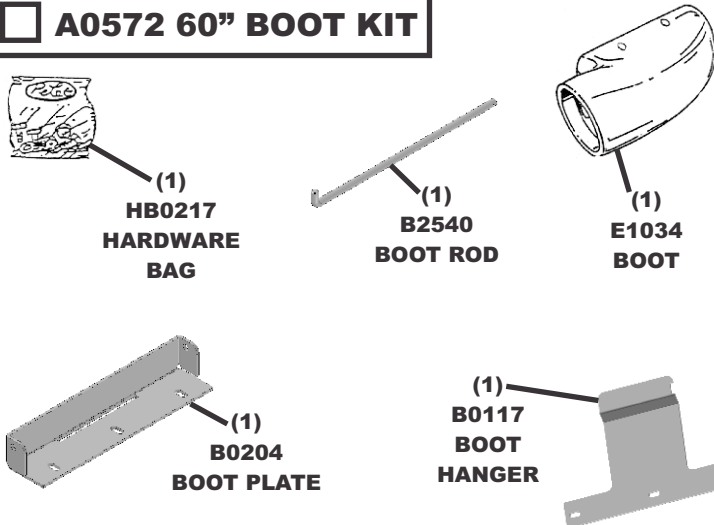

MODEL#: 12621221

MOWER NAME: GRAVELY

MOWER MODEL: SEE BACK OF PAGE

MOWER DECK SIZE: 52" & 60" DECK

VAC NAME: 12 CUBIC FOOT BOX

6.5HP BRIGGS AND STRATTON VANGUARD

NOTE:

FOR YEAR: 2005 - 2002

REVISED: 12/19/11

WAS

126212-200-03

A0522 12 ENGINE UNIT ASSEMBLY

A0572 60" BOOT KIT

A0555 52" BOOT KIT

2004

992066
992071
992067
992068
992069
992073