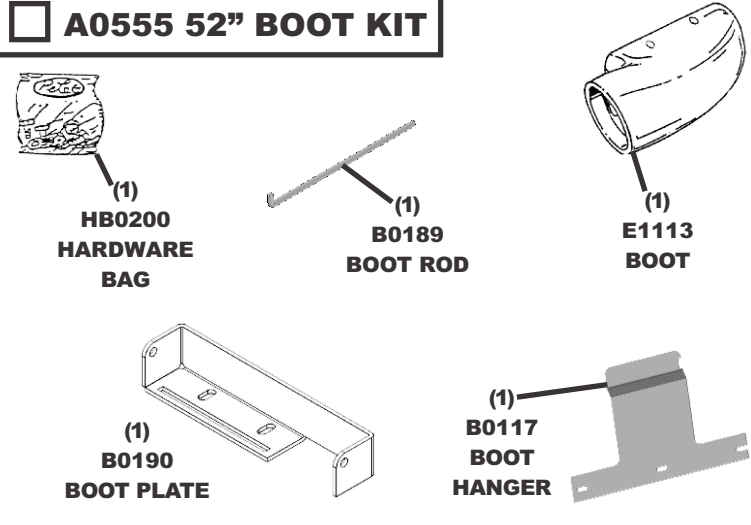

MODEL#: 12621221

MOWER NAME: GRAVELY

MOWER MODEL: SEE BACK OF PAGE

MOWER DECK SIZE: 52" & 60" DECK

VAC NAME: 12 CUBIC FOOT BOX

6.5HP BRIGGS AND STRATTON VANGUARD

NOTE:

FOR YEAR: 2005 - 2002

REVISED: 12/19/11

WAS

126212-200-03

A0522 12 ENGINE UNIT ASSEMBLY

A0572 60" BOOT KIT

A0555 52" BOOT KIT

2004

992066
992071
992067
992068
992069
992073