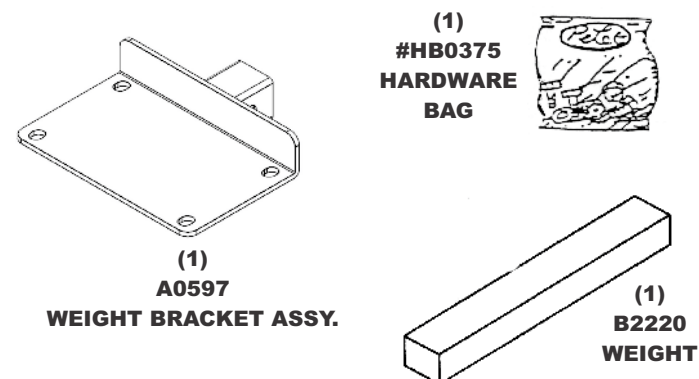

☐ A0608 - WEIGHT KIT