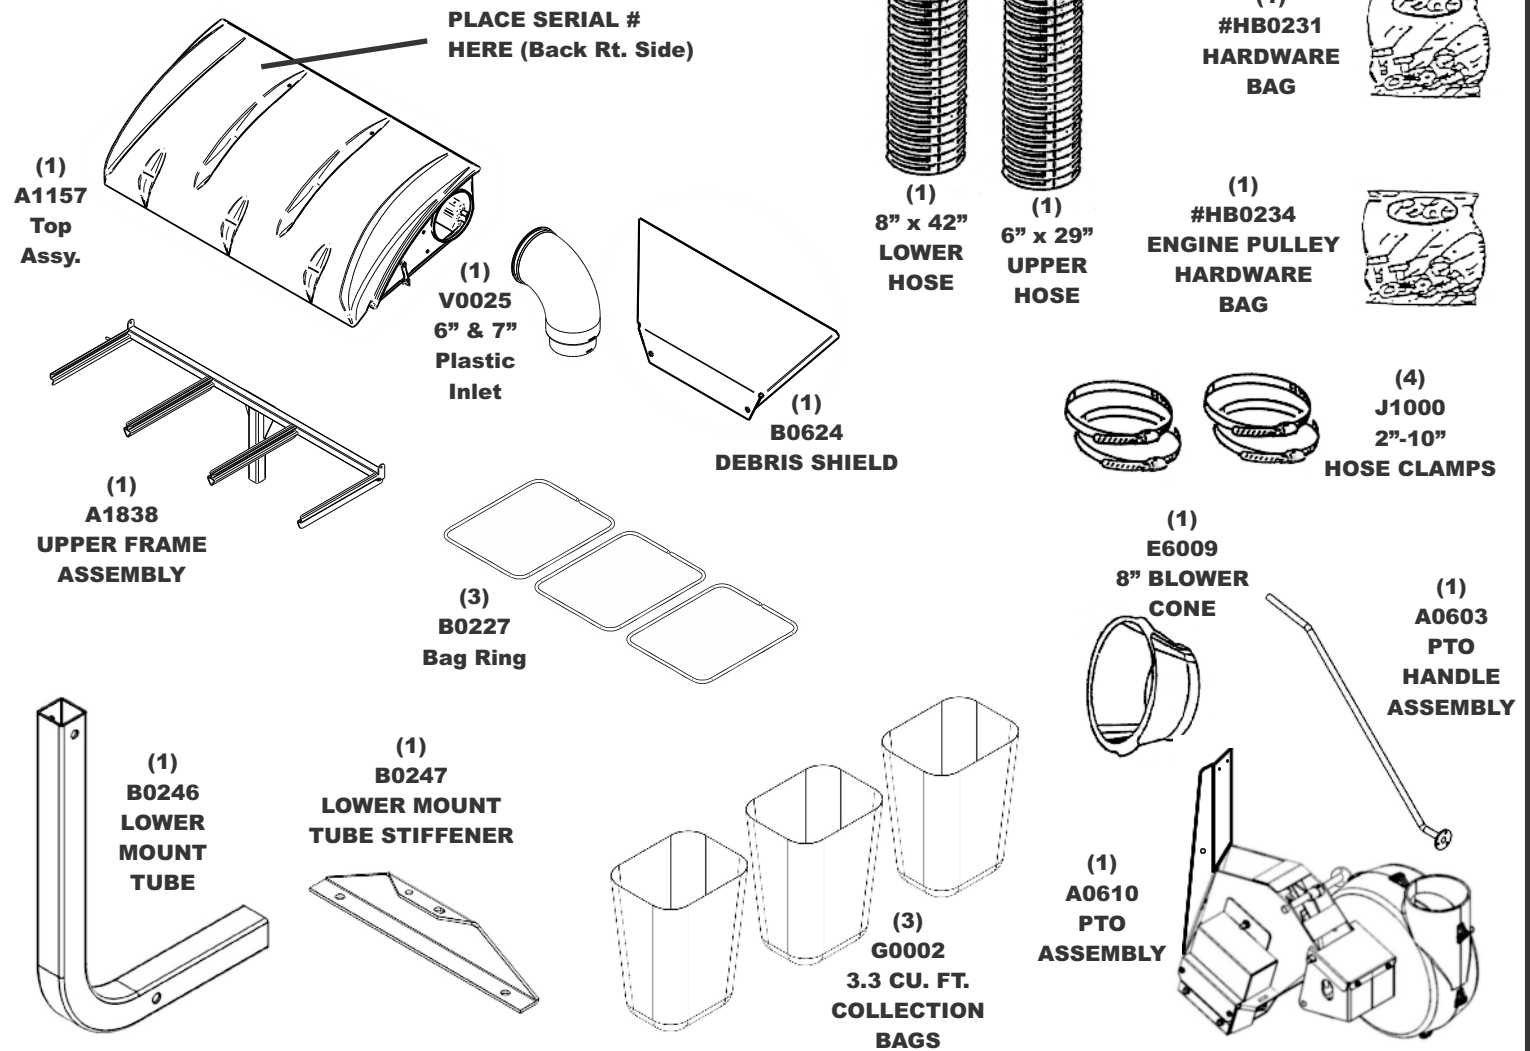

MODEL#: 48131301

MOWER NAME: BAD BOY PUP/ OUTLAW/ LIGHTNING

MOWER MODEL: 27HP & 30HP KH,
26HP & 31HP KW, & 23HP, 26HP, 32HP BR

MOWER DECK SIZE: 48", 52", 60" & 61"

VAC NAME: 13 CUBIC FOOT PRO BAGGER

FOR YEAR: 2011 & BELOW

REVISED:

☐ A0607 - UNIT ASSEMBLY

☐ A0608 - WEIGHT KIT

☐ A0609 - BOOT KIT