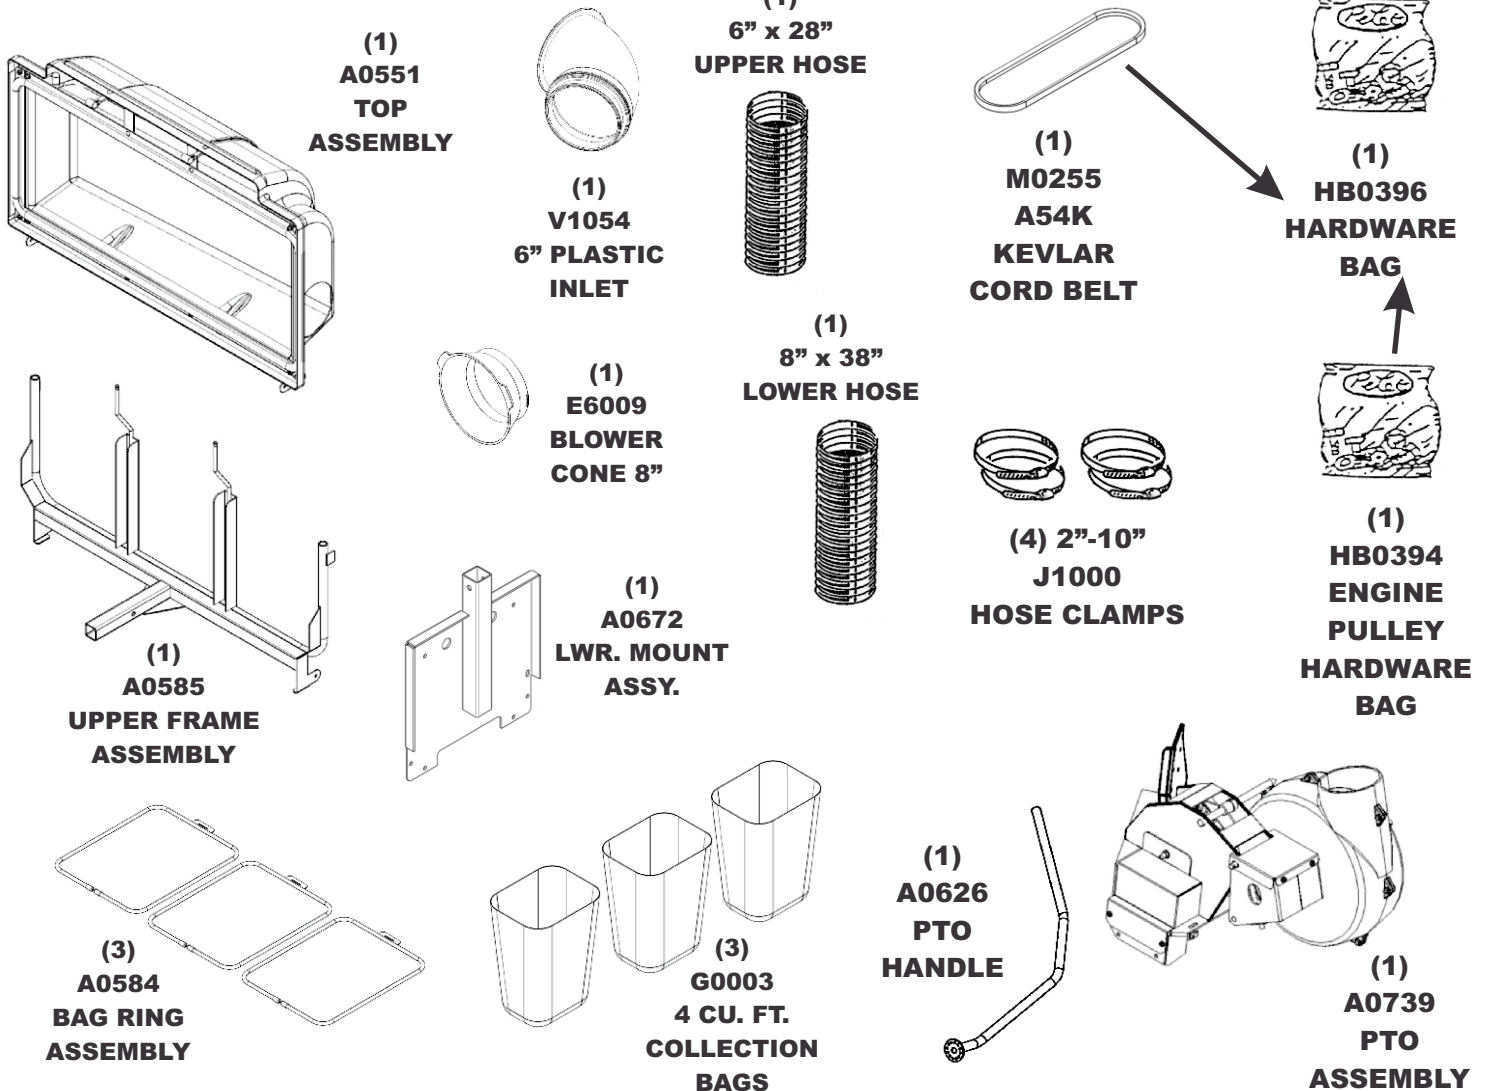

MODEL#: 23031507

MOWER NAME: BOB-CAT

MOWER MODEL: PROCAT SERIES

MOWER DECK SIZE: 48" / 52" / 61" DECKS

VAC NAME: 15 CUBIC FOOT PRO 3 BAGGER

PTO DRIVEN

MANUAL #Q0396

A1730 UNIT ASSEMBLY

FOR YEAR: 2008 - 2010

REVISED:

A1729 WEIGHT KIT

A1728 BOOT KIT