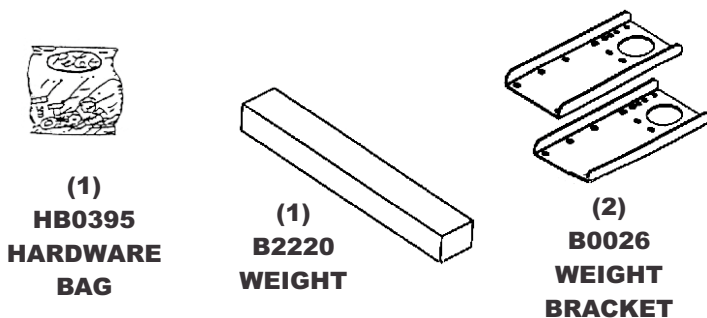

MODEL#: 23031507

MOWER NAME: BOB-CAT

MOWER MODEL: PROCAT SERIES

MOWER DECK SIZE: 48" / 52" / 61" DECKS

VAC NAME: 15 CUBIC FOOT PRO 3 BAGGER

PTO DRIVEN

MANUAL #Q0396

A1730 UNIT ASSEMBLY

FOR YEAR: 2008 - 2010

REVISED:

A1729 WEIGHT KIT

A1728 BOOT KIT