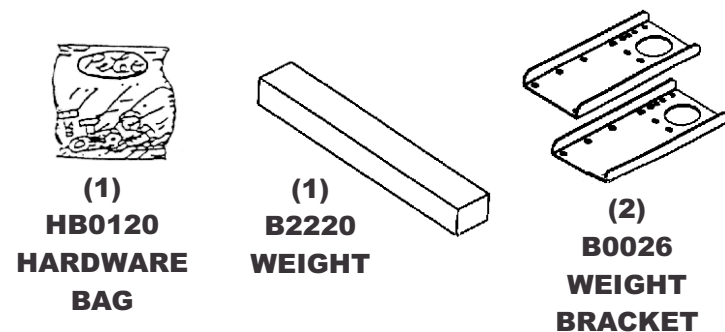

# MODEL#: 23031506

**MOWER NAME: BOB-CAT**

**MOWER MODEL: ZT-200 & PREDATOR PRO SERIES**

**MOWER DECK SIZE: 61", 52" & 48" DECK**

**VAC NAME: 15 CUBIC FOOT PRO BAGGER**

**PTO DRIVEN**

FOR YEAR: 2007

REVISED:

## **A0683 WEIGHT KIT**