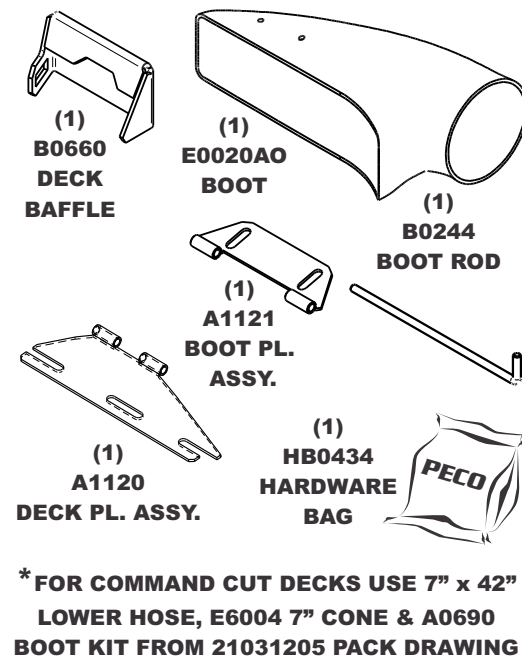

Drive Type: Rear PTO Drive

Revision #: Final Release 6/28/2012

Fits Year(s): 2009 - 2011

A1127 Vac Kit

A1123 Mount Kit

A1122 Boot Kit

A1784 Weight Kit