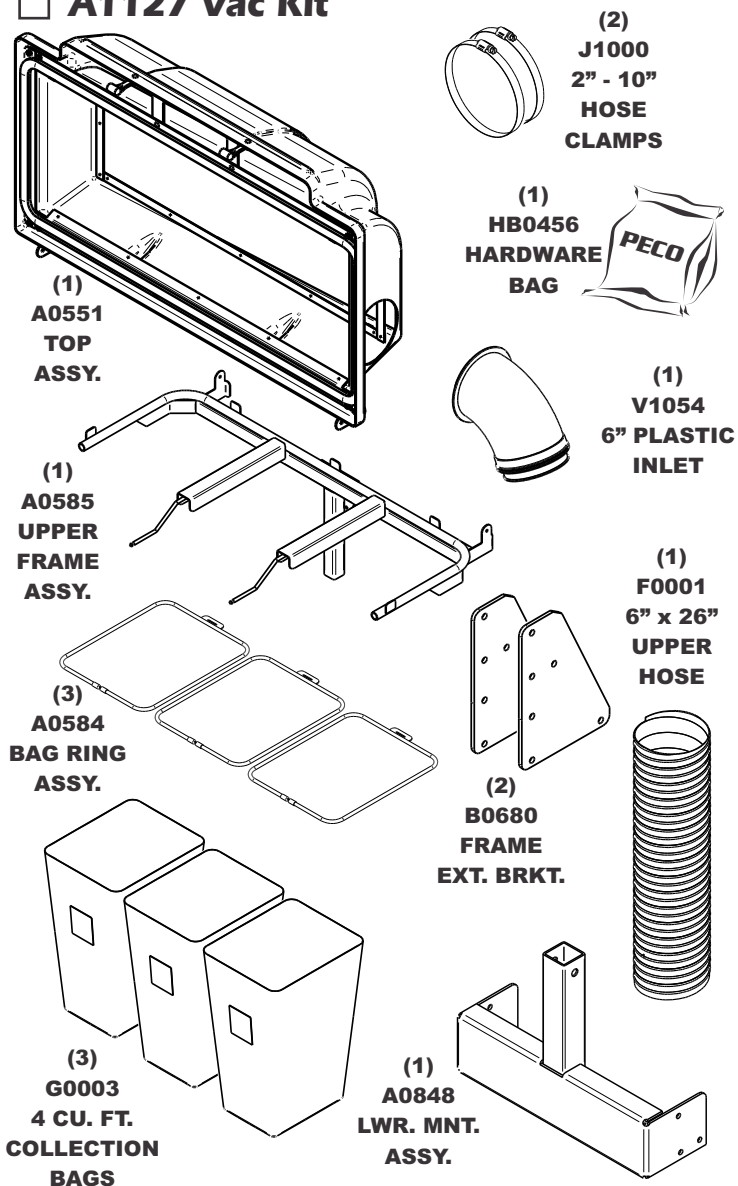

Unit Model #: 21031506

Mower: Cub Cadet Commercial

Mower Type: L48 25KH, L60 27KH, M48 25KH, M54 27KH, M60 27KH & M60 31KW FX

Deck Size: 48", 54" & 60"

Vac Type: 15 Cu. Ft. Pro 3 Bagger

Deck Type: Sloped Nose & Select Cut*

Drive Type: Rear PTO Drive

Revision #: Final Release 6/28/2012

Fits Year(s): 2009 - 2011

A1127 Vac Kit

A1123 Mount Kit

A1122 Boot Kit

A1784 Weight Kit