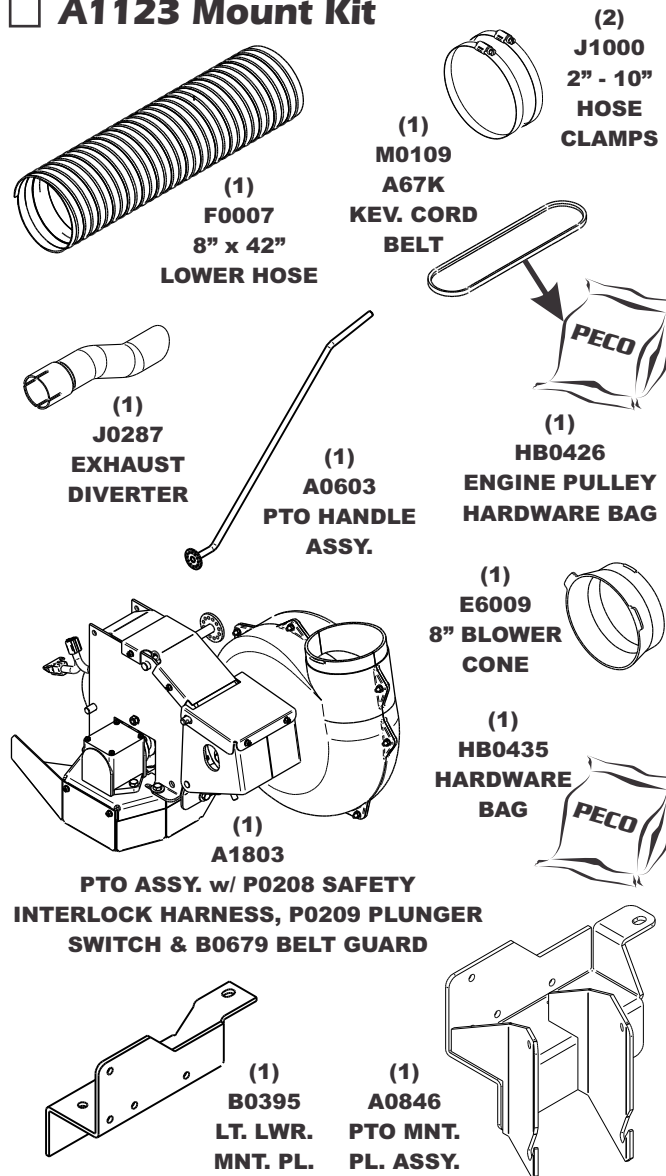

Unit Model #: 21031506

Mower: Cub Cadet Commercial

Mower Type: L48 25KH, L60 27KH, M48 25KH, M54 27KH, M60 27KH & M60 31KW FX

Deck Size: 48", 54" & 60"

Vac Type: 15 Cu. Ft. Pro 3 Bagger

Deck Type: Sloped Nose & Select Cut*

Drive Type: Rear PTO Drive

Revision #: Final Release 6/28/2012

Fits Year(s): 2009 - 2011

A1127 Vac Kit

A1123 Mount Kit

A1122 Boot Kit

A1784 Weight Kit