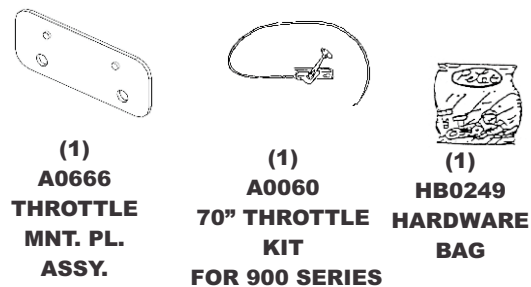

☐ A0619 THROTTLE KIT