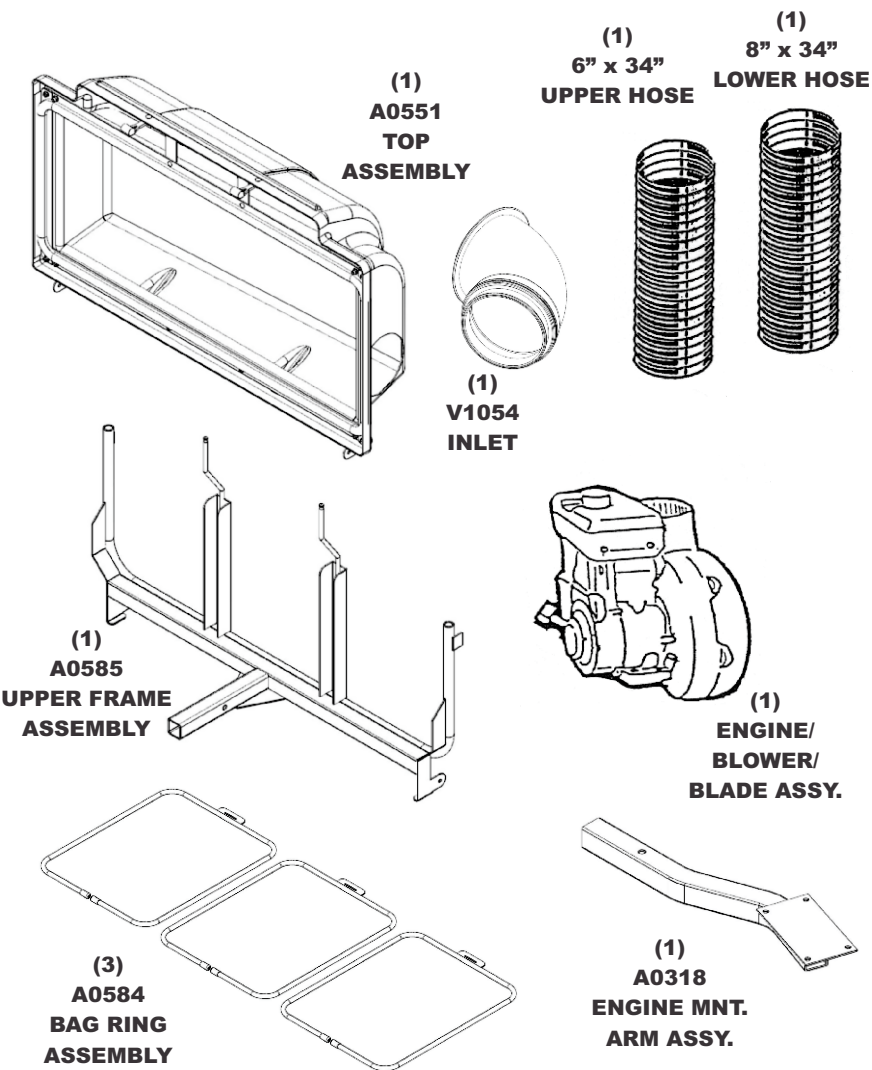

MODEL#: 37031501

MOWER NAME: SCAG

MOWER MODEL: WILDCAT

MOWER DECK SIZE: 48", 52" & 61" VELOCITY PLUS

VAC NAME: 15 CUBIC FOOT PRO BAGGER

ENG: 900 SER. BR (9.00 GROSS TORQUE / 205 cc)

BOM0269

FOR YEAR: 2006 - 2005

REVISED: 5/10/2012

A0662 UNIT ASSEMBLY

A0619 THROTTLE KIT

(3) G0003 4 CU. FT. COLLECTION BAGS

A0665 WEIGHT KIT

A0664 BOOT KIT