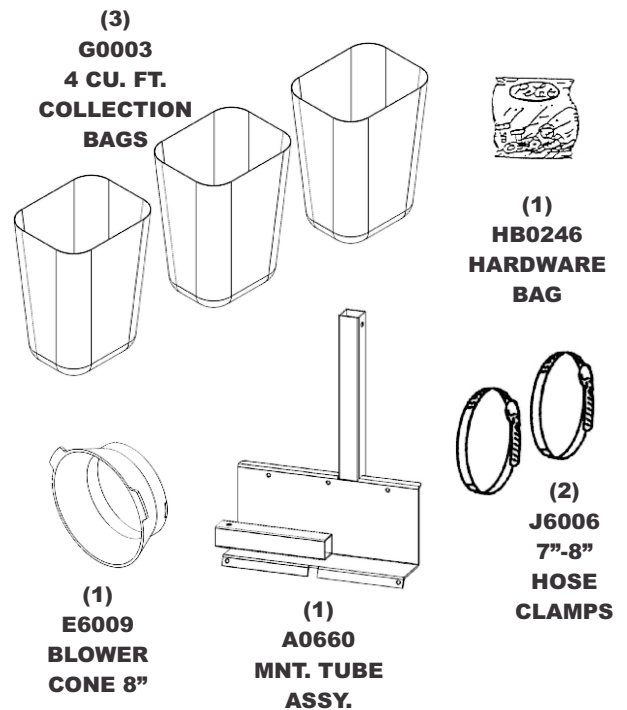

MODEL#: 37031503

MOWER NAME: SCAG

MOWER MODEL: WILDCAT

MOWER DECK SIZE: 48", 52" & 61" VELOCITY PLUS

VAC NAME: 15 CUBIC FOOT PRO BAGGER

6.5 BRIGGS AND STRATTON VANGUARD

BOM0269

FOR YEAR: 2006 - 2005

REVISED: 12/20/11

A0662 UNIT ASSEMBLY

A0620 THROTTLE KIT

A0665 WEIGHT KIT

A0664 BOOT KIT