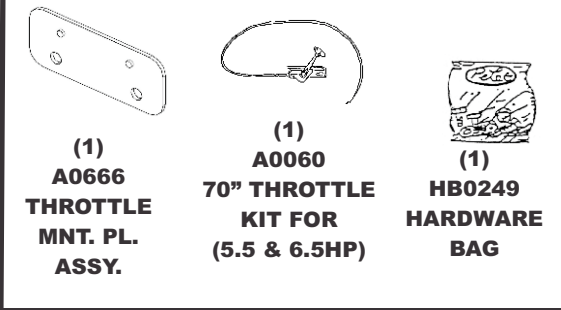

☐ A0620 THROTTLE KIT