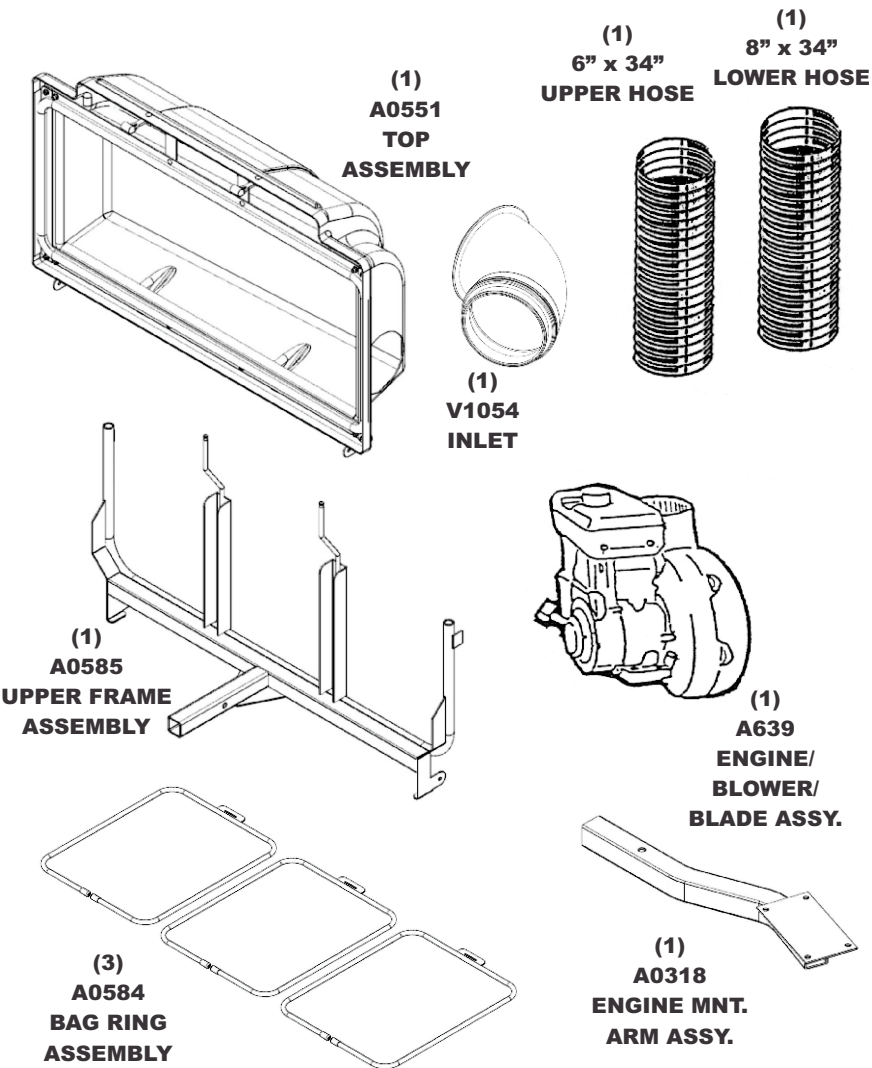

MODEL#: 37031503

MOWER NAME: SCAG

MOWER MODEL: WILDCAT

MOWER DECK SIZE: 48", 52" & 61" VELOCITY PLUS

VAC NAME: 15 CUBIC FOOT PRO BAGGER

6.5 BRIGGS AND STRATTON VANGUARD

BOM0269

FOR YEAR: 2006 - 2005

REVISED: 12/20/11

A0662 UNIT ASSEMBLY

A0620 THROTTLE KIT

A0665 WEIGHT KIT

A0664 BOOT KIT