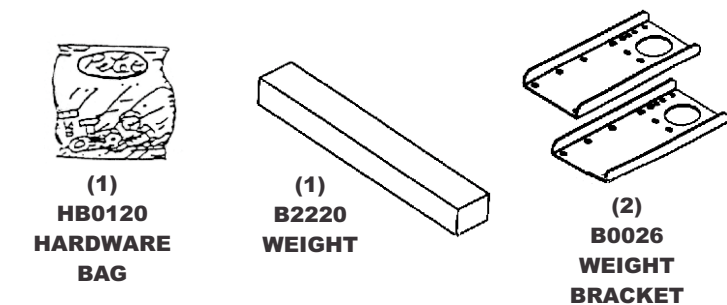

☐ **A0683 WEIGHT KIT**

☐ **A0908 BOOT KIT**