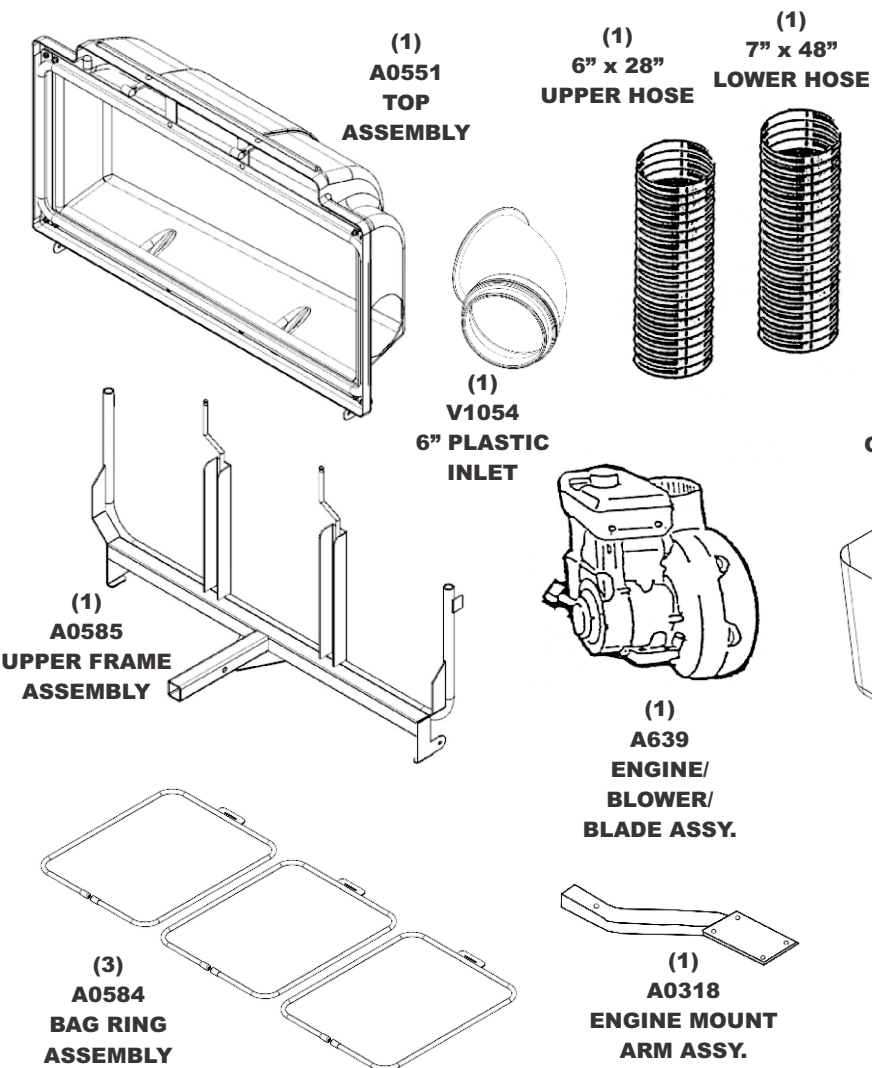

MODEL#: 23031512

MOWER NAME: BOB-CAT

MOWER MODEL: ZT-200 & PREDATOR PRO SERIES

MOWER DECK SIZE: 61", 52" & 48" DECK

VAC NAME: 15 CUBIC FOOT PRO BAGGER

6.5 BRIGGS AND STRATTON VANGUARD

BOM0318

A0990 UNIT ASSEMBLY

A0620 THROTTLE KIT

A0683 WEIGHT KIT

A0908 BOOT KIT

FOR YEAR: 2007

REVISED: