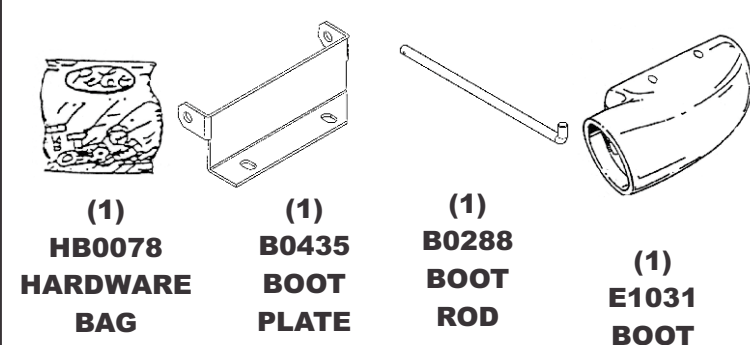

MODEL#: 23031512

MOWER NAME: BOB-CAT

MOWER MODEL: ZT-200 & PREDATOR PRO SERIES

MOWER DECK SIZE: 61", 52" & 48" DECK

VAC NAME: 15 CUBIC FOOT PRO BAGGER

6.5 BRIGGS AND STRATTON VANGUARD

BOM0318

A0990 UNIT ASSEMBLY

A0620 THROTTLE KIT

A0683 WEIGHT KIT

A0908 BOOT KIT

FOR YEAR: 2007

REVISED: