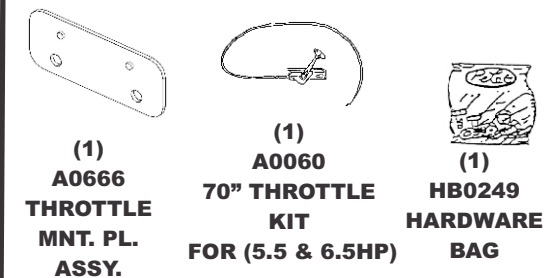

☐ **A0620 THROTTLE KIT**