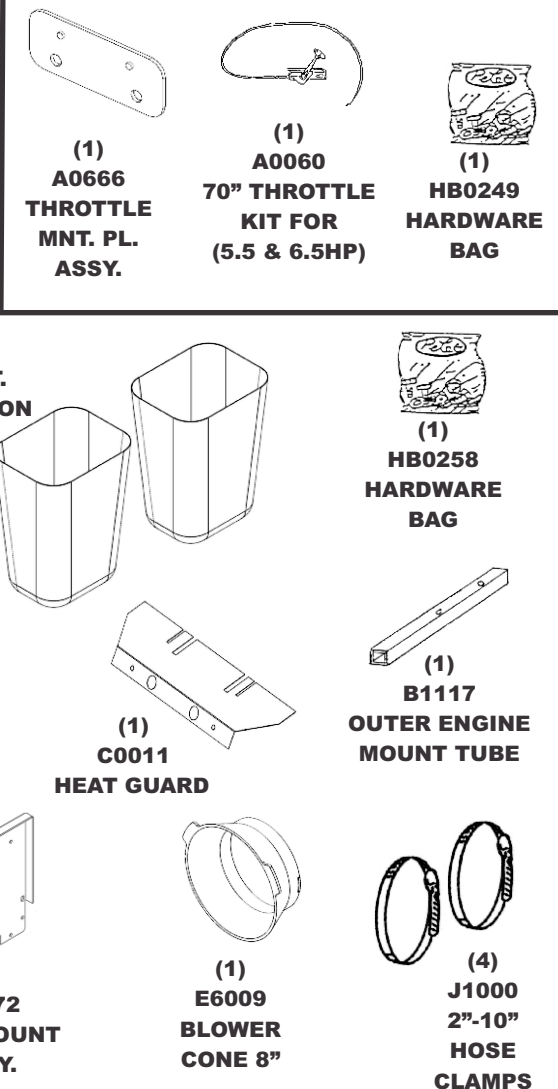

MODEL#: 23031511

MOWER NAME: BOB-CAT

MOWER MODEL: ZT-200 & PREDATOR PRO SERIES

MOWER DECK SIZE: 61", 52" & 48" DECK

VAC NAME: 15 CUBIC FOOT PRO BAGGER

6.5 BRIGGS AND STRATTON VANGUARD

BOM0275

FOR YEAR: 2006 - BELOW

REVISED: 12/20/11

A0687 UNIT ASSEMBLY

A0620 THROTTLE KIT

A0683 WEIGHT KIT

A0684 BOOT KIT