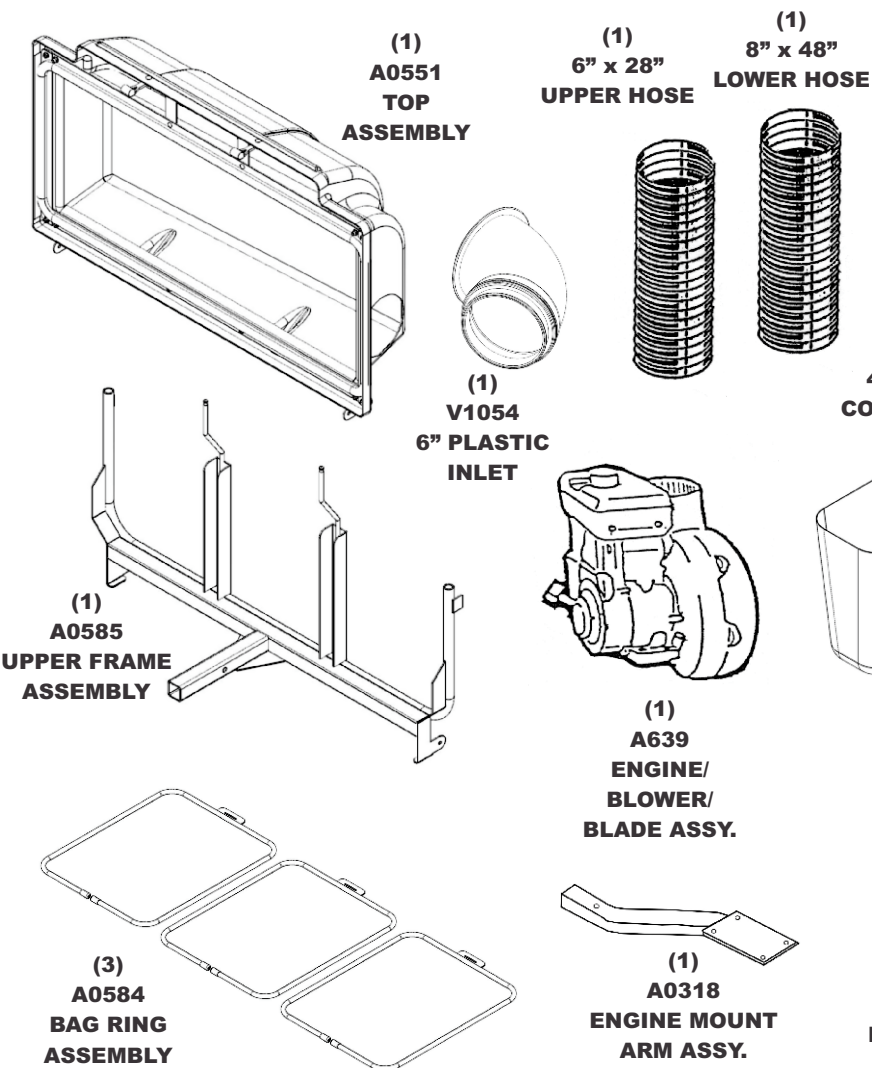

MODEL#: 23031511

MOWER NAME: BOB-CAT

MOWER MODEL: ZT-200 & PREDATOR PRO SERIES

MOWER DECK SIZE: 61", 52" & 48" DECK

VAC NAME: 15 CUBIC FOOT PRO BAGGER

6.5 BRIGGS AND STRATTON VANGUARD

BOM0275

FOR YEAR: 2006 - BELOW

REVISED: 12/20/11

A0687 UNIT ASSEMBLY

A0620 THROTTLE KIT

A0683 WEIGHT KIT

A0684 BOOT KIT