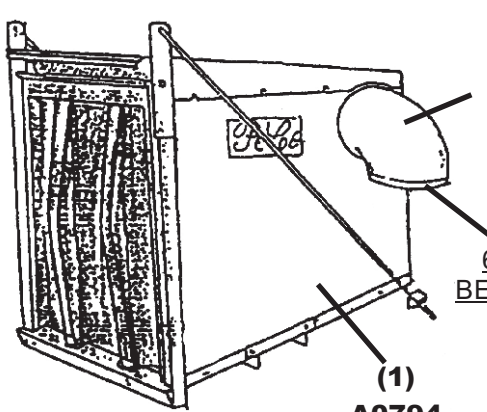

# MODEL#: 35621209

MOWER NAME: EXMARK LAZER EPS

MOWER MODEL: LZ26KC724, LZ28KC724

MOWER DECK SIZE: 72"

VAC NAME: 12 CUBIC FOOT BOX

7HP YANMAR DIESEL ENGINE

**NOTE:**

FOR YEAR: 2003-2001

REVISED: 01/03/05

WAS

356212-LZEPS-03

(1)  
V1054  
7"  
PLASTIC  
INLET

REMOVE  
6" CONNECTOR  
BEFORE SHIPPING!

(1)  
A0794  
12 CU. FT.  
BOX ASSY.

(1)  
X3013  
THROTTLE KIT  
FOR (7HP)

(1)  
#HB0031  
HARDWARE  
BAG