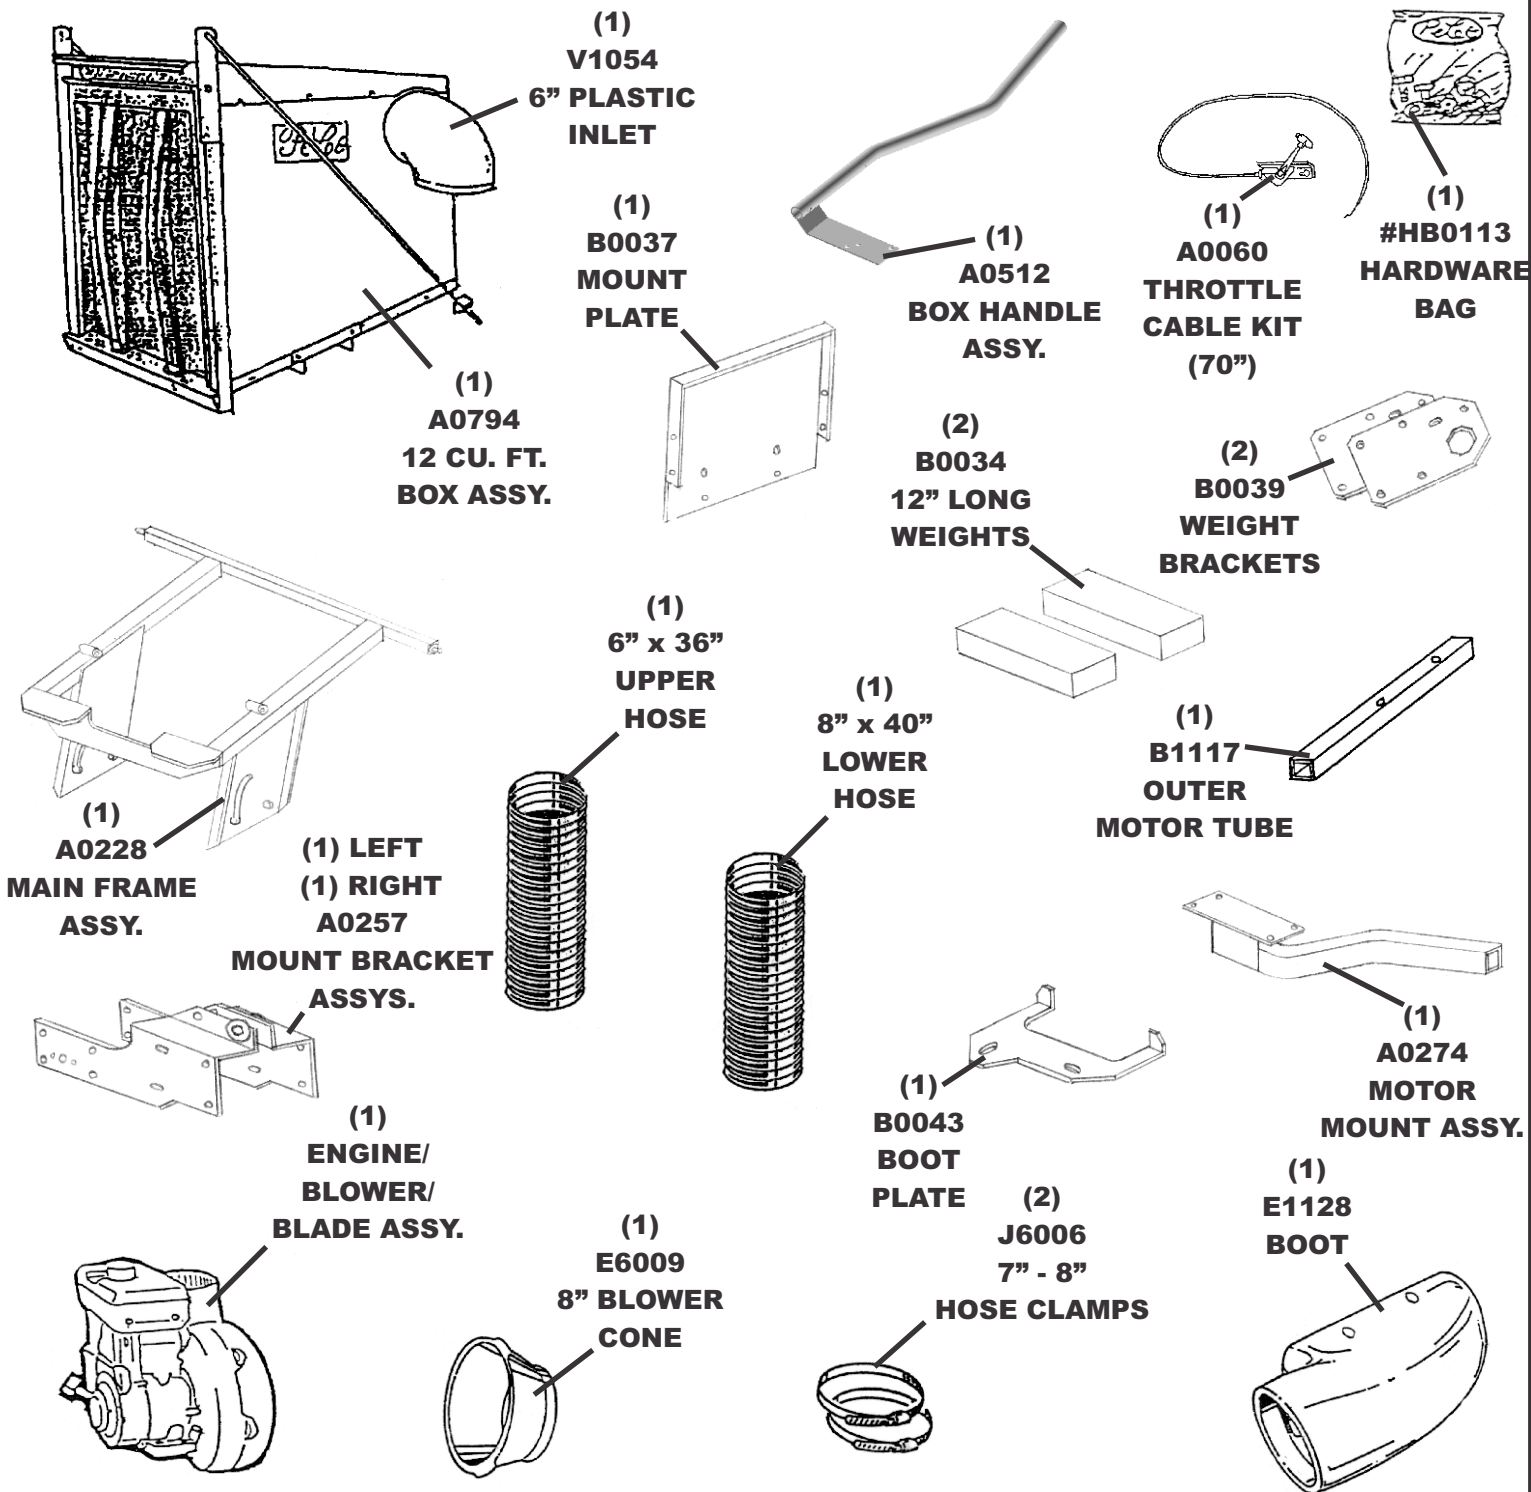

FOR YEAR: 2002-2005

REVISED: 5/9/2012

WAS

286212-ZD-03