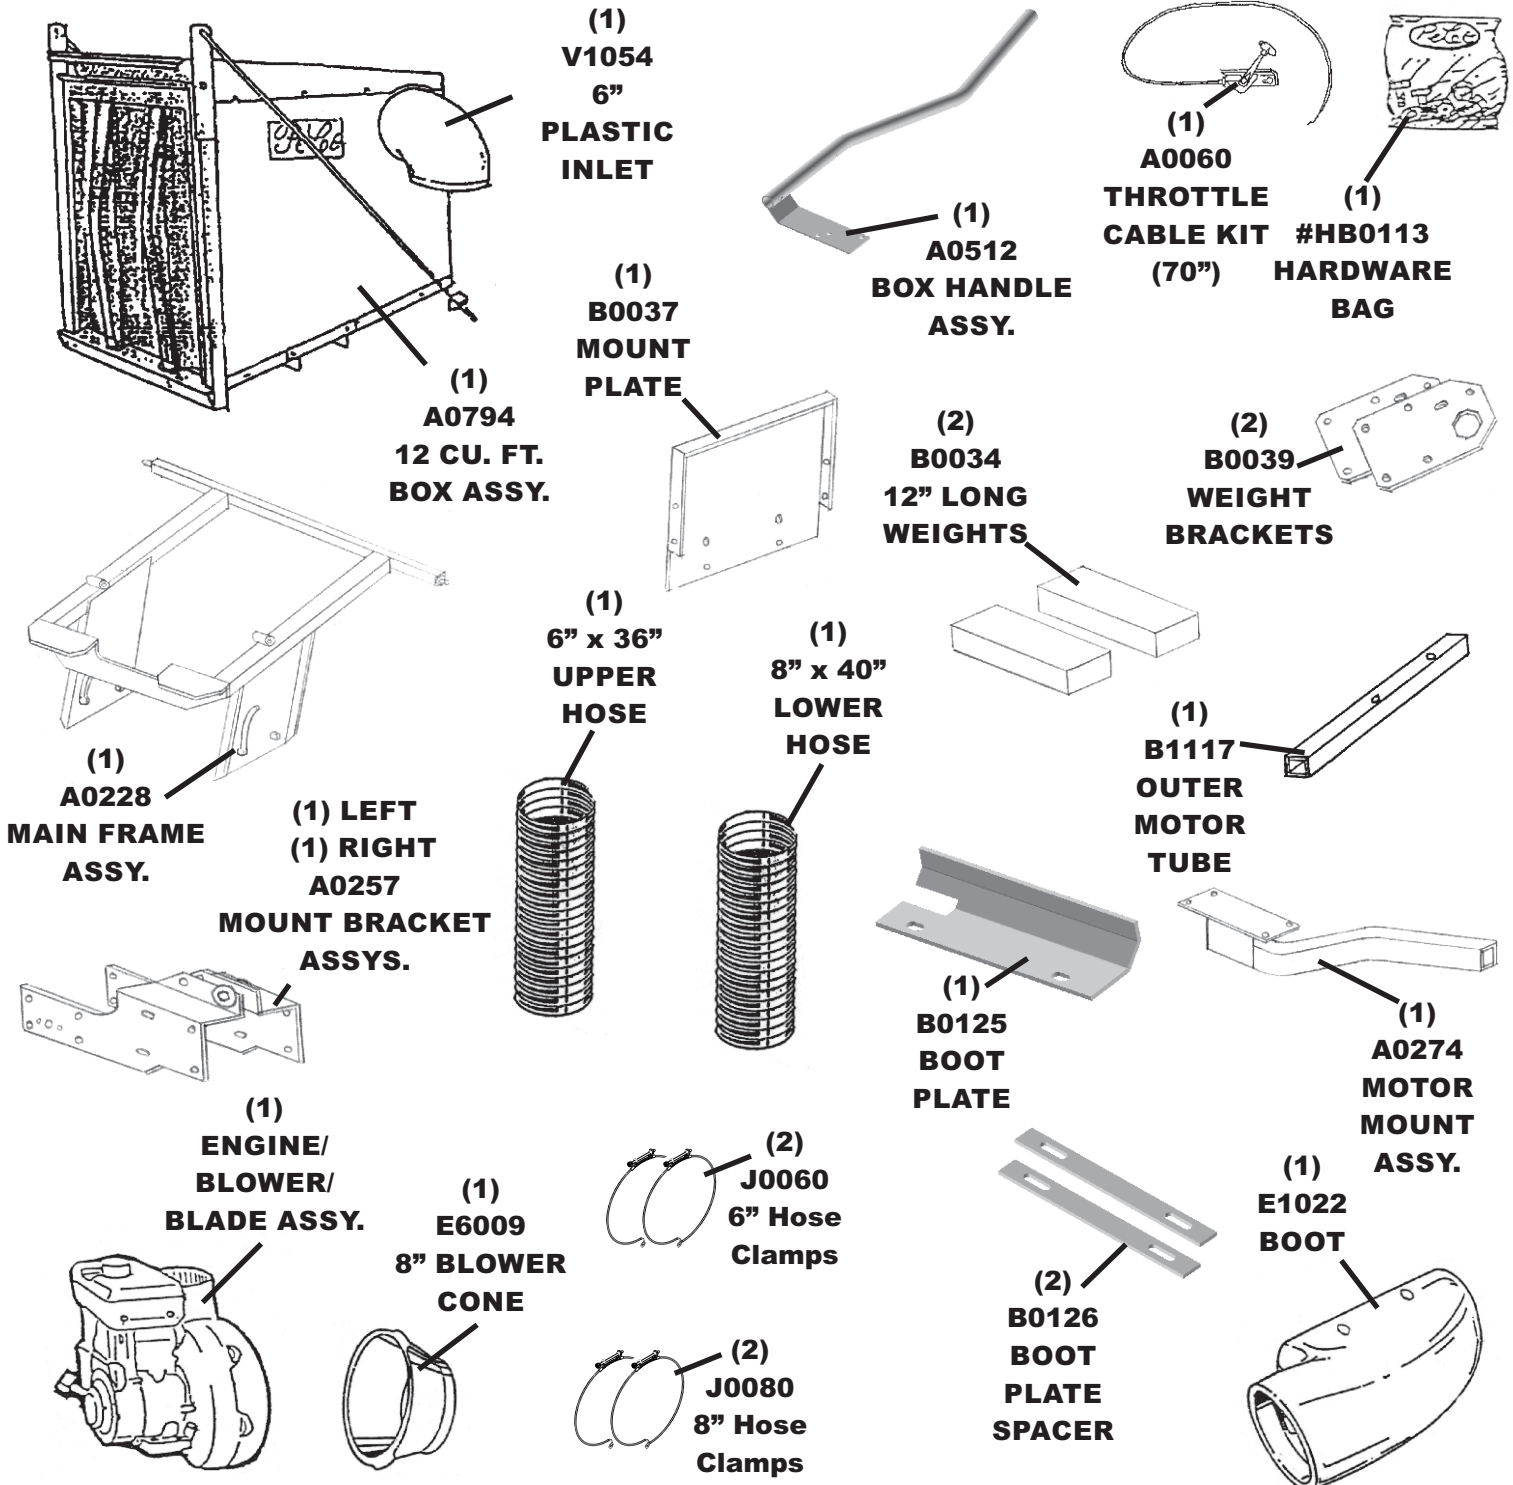

FOR YEAR: 2005 & BELOW

REVISED: 5/9/2012

WAS

286212-ZD-03