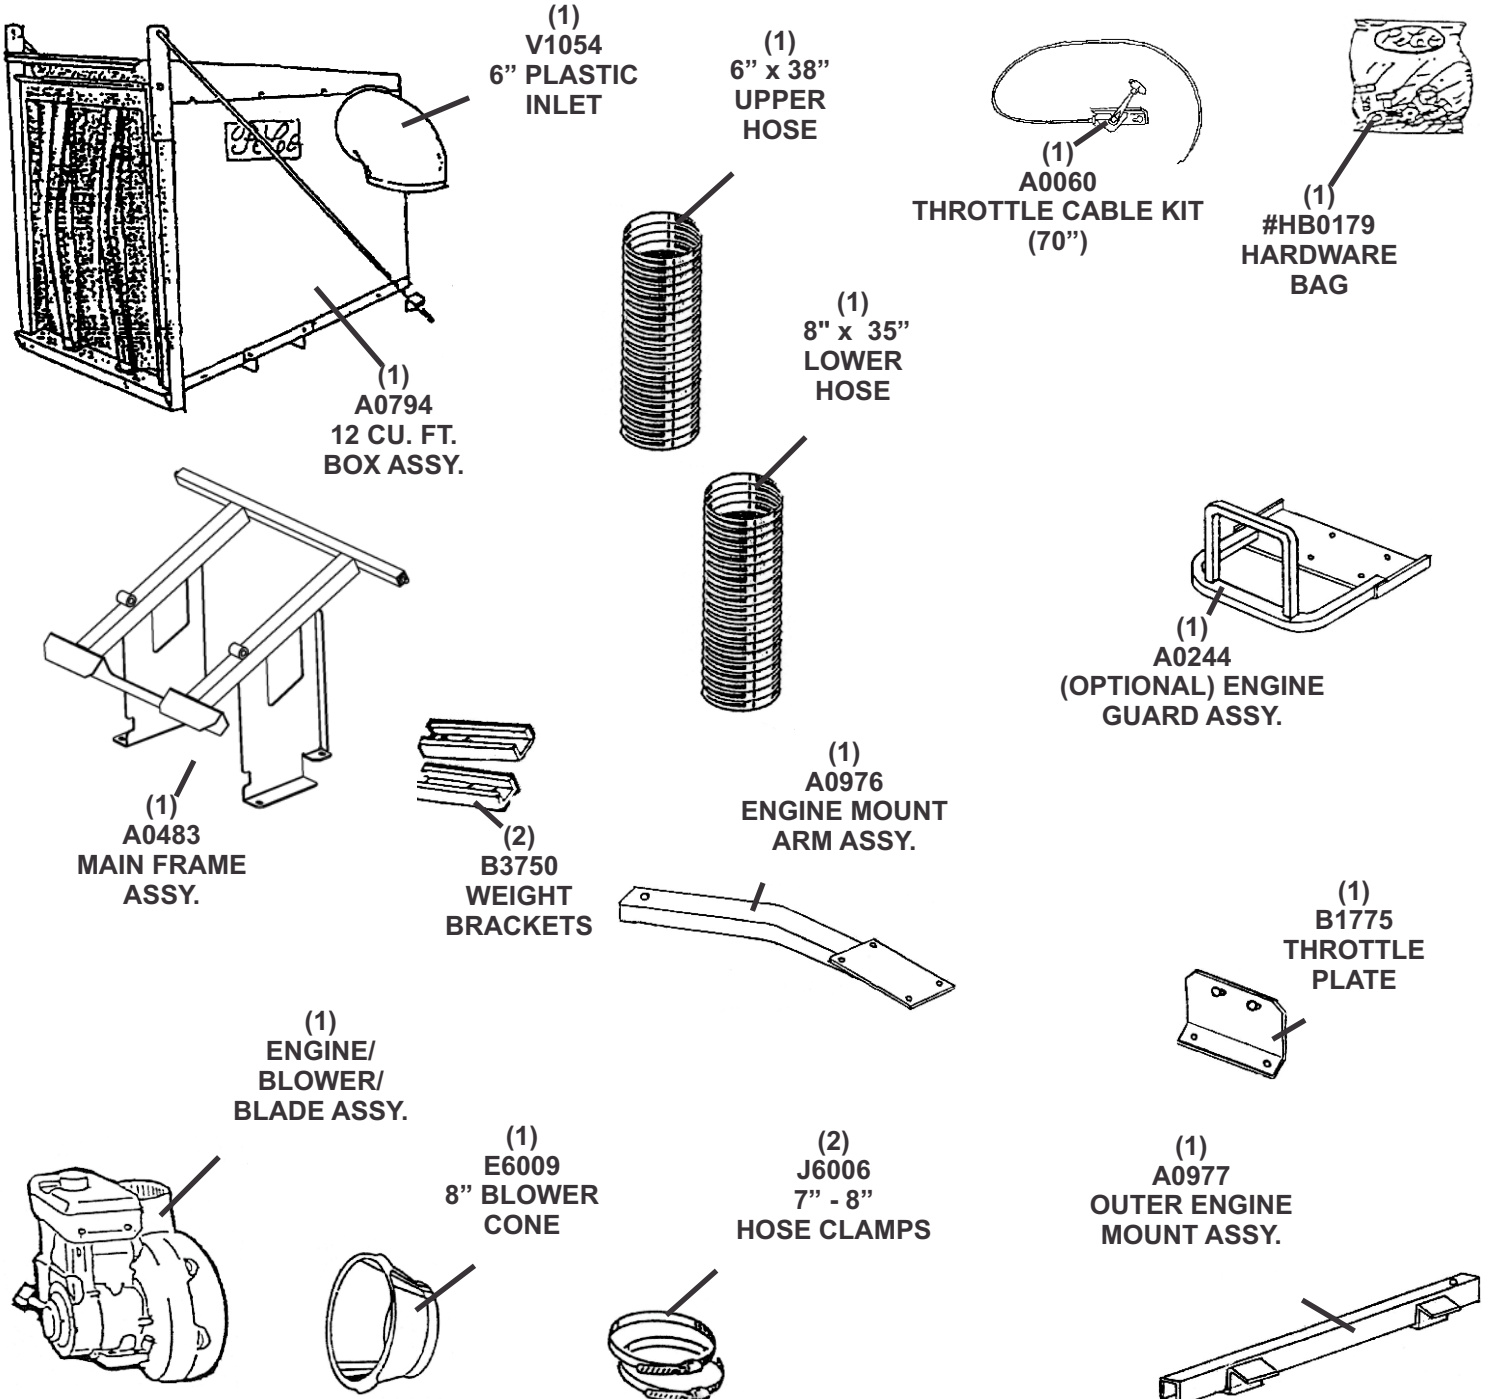

MODEL#: 21621205

MOWER NAME: CUB CADET

MOWER MODEL: THE TANK

MOWER DECK SIZE: (N/A SEE NOTE BELOW)

VAC NAME: 12 CUBIC FOOT BOX

ENG: 900 SER. BR (9.00 GROSS TORQUE / 205 cc)

(OPTIONAL) ENGINE BUMPER GUARD

NOTE: AS OF 4-28-03 NO BOOT/BOOT PLATE AVAILABLE

NOTE: NO WEIGHT ASSEMBLY REQUIRED SEND WEIGHT BRACKETS ONLY (06/27/00)

FOR YEAR: 2005-2001

REVISED: 5/8/2012

**WAS
216212-03**

2005-2004

M60-KW
M60-KH
M60-KH EFI
M60-KW LC
M60
M54-KW
M54-HN
M54-KH
M48-KW
M48-HN
M48-KHS