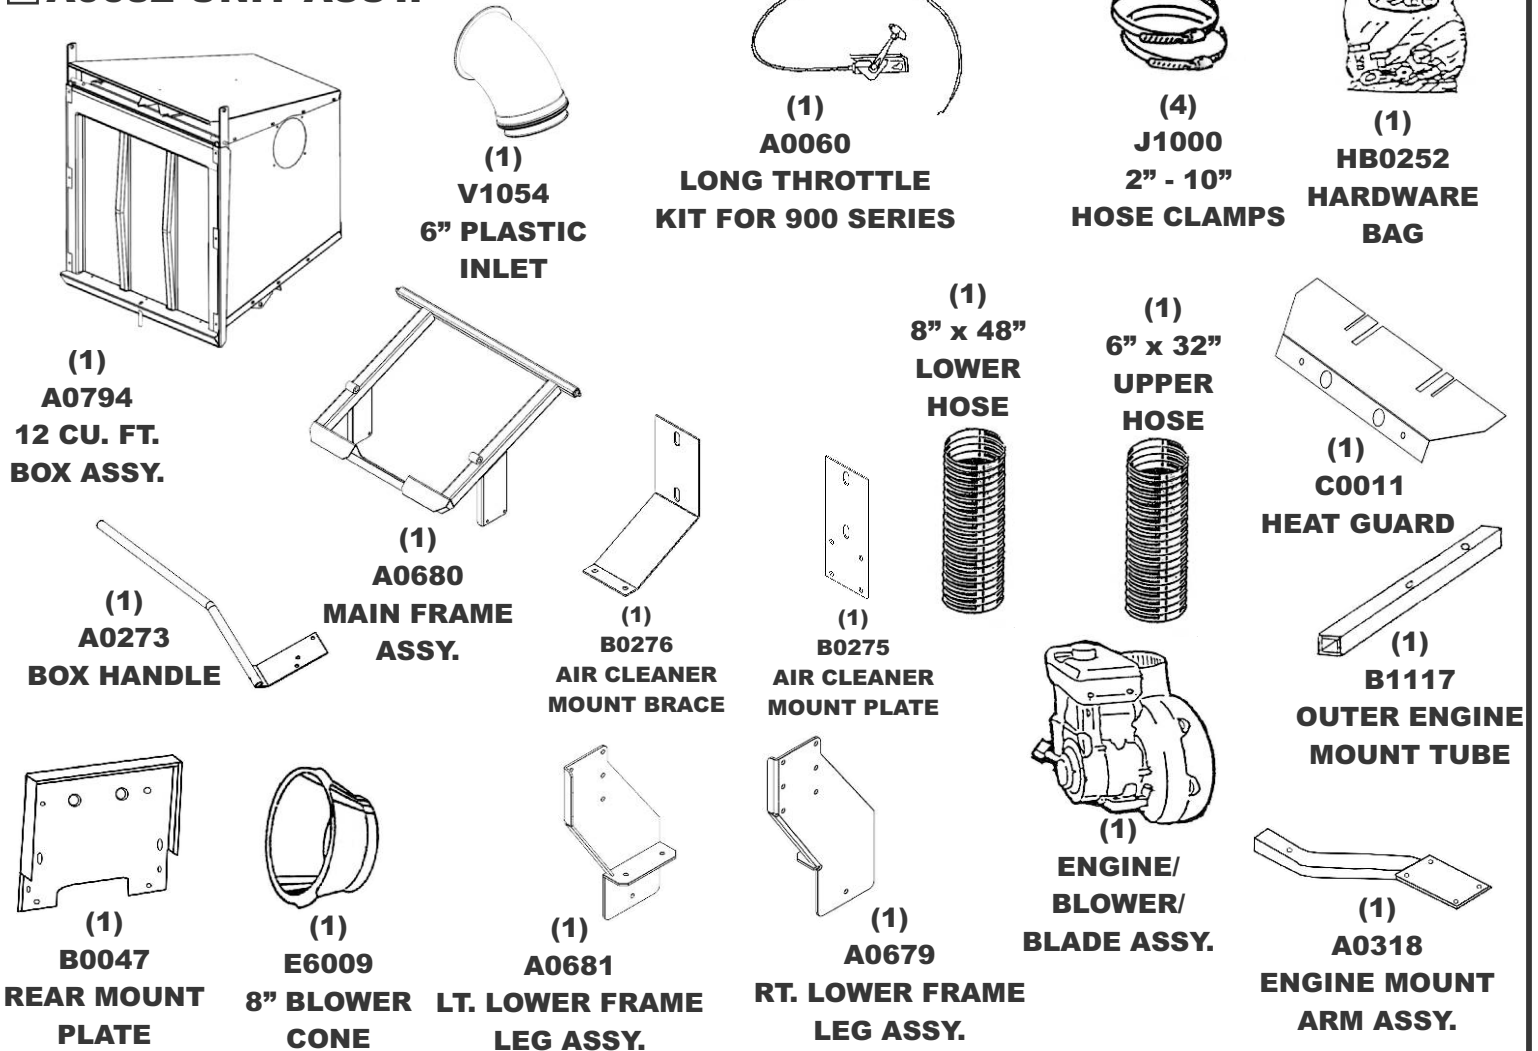

MODEL#: 23621207

MOWER NAME: BOB-CAT

MOWER MODEL: ZT-200 SERIES, PREDATOR PRO

MOWER DECK SIZE: 61", 52" & 48" DECK

VAC NAME: 12 CUBIC FOOT BOX

ENG: 900 SER. BR (GROSS TORQUE / 205 cc)

BILL OF MATERIAL: BOM0272

NOTE:

NOTE:

FOR YEAR: 2006 - BELOW

REVISED: 5/7/2012

A0682 UNIT ASSY.

A0683 WEIGHT KIT

A0684 BOOT KIT