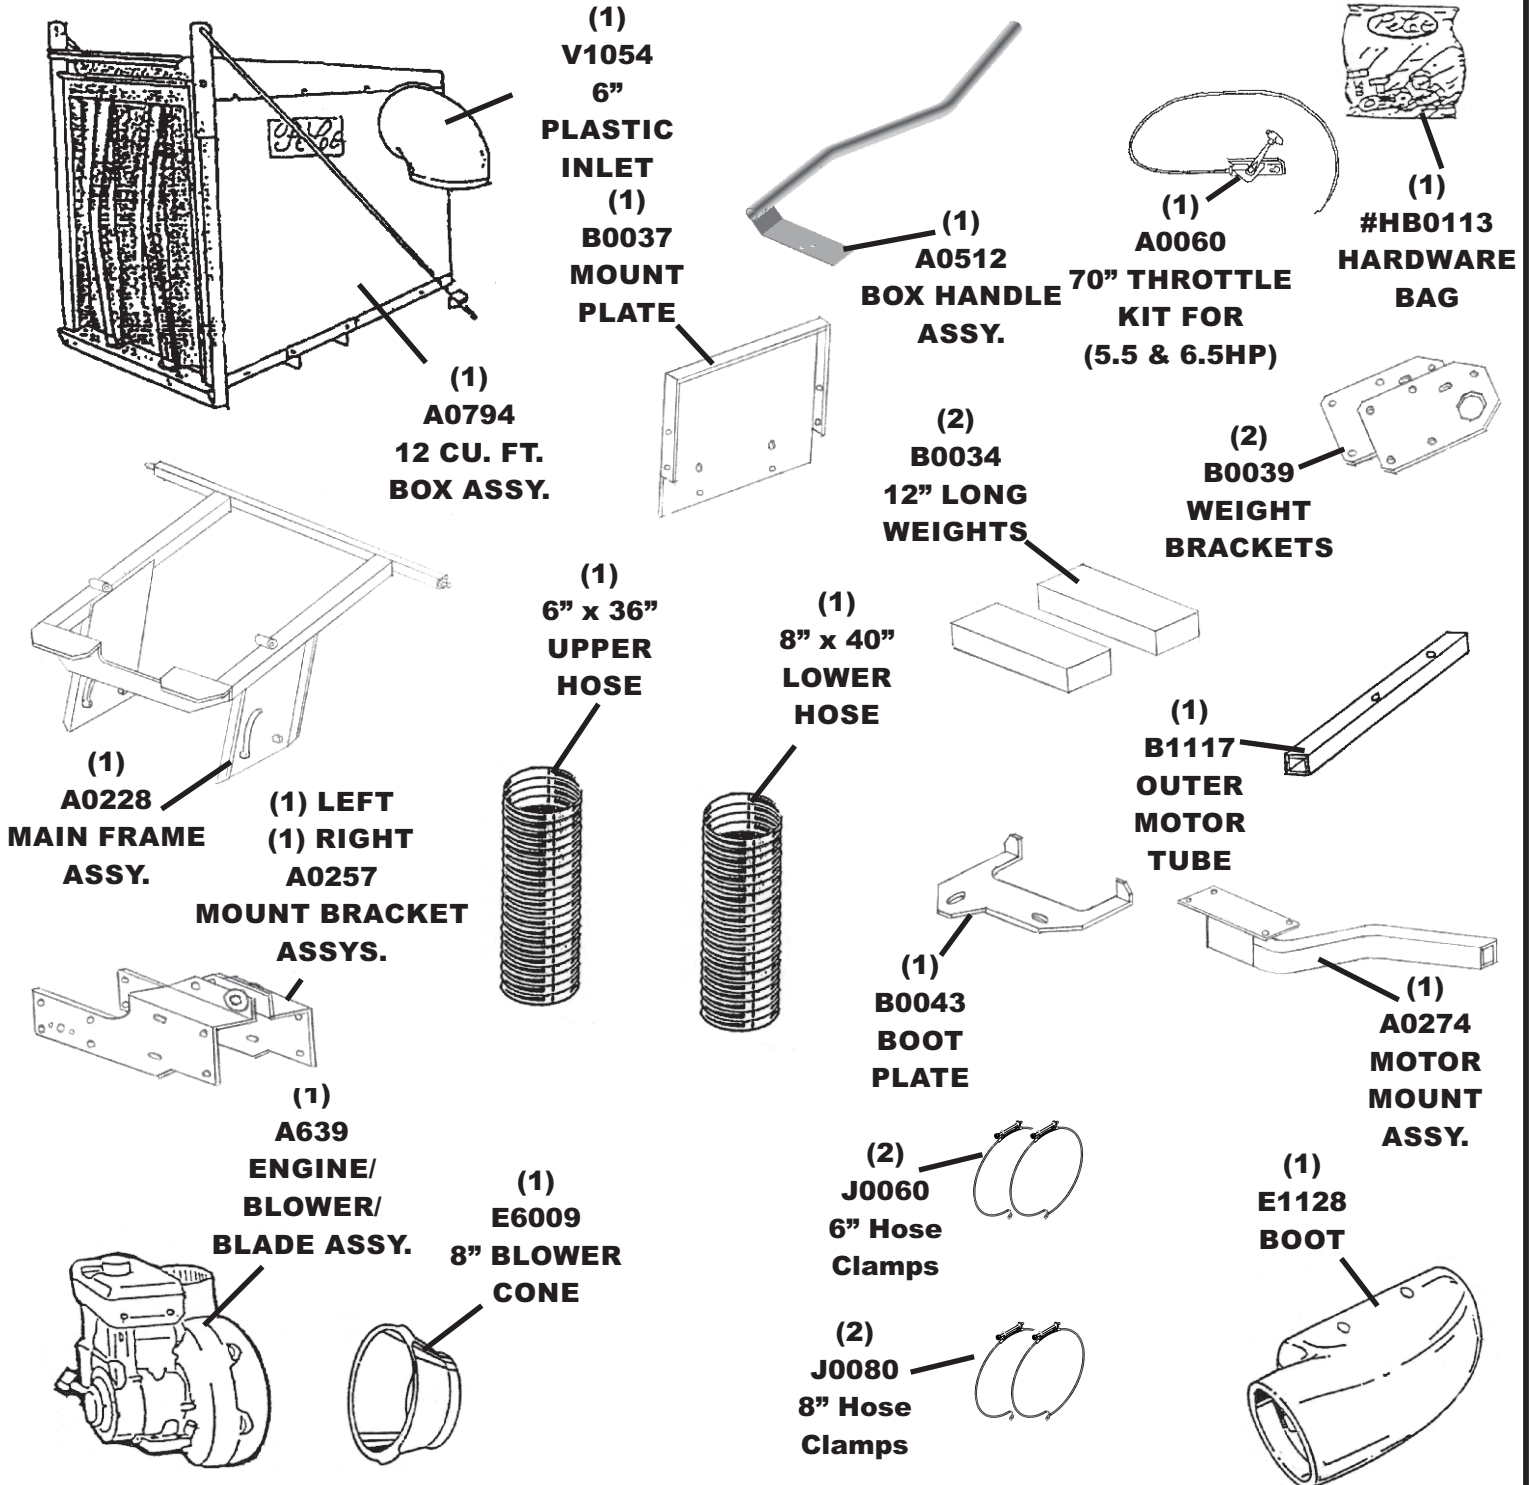

FOR YEAR: 2002-2005

REVISED: 12/19/11

WAS

286212-ZD-03