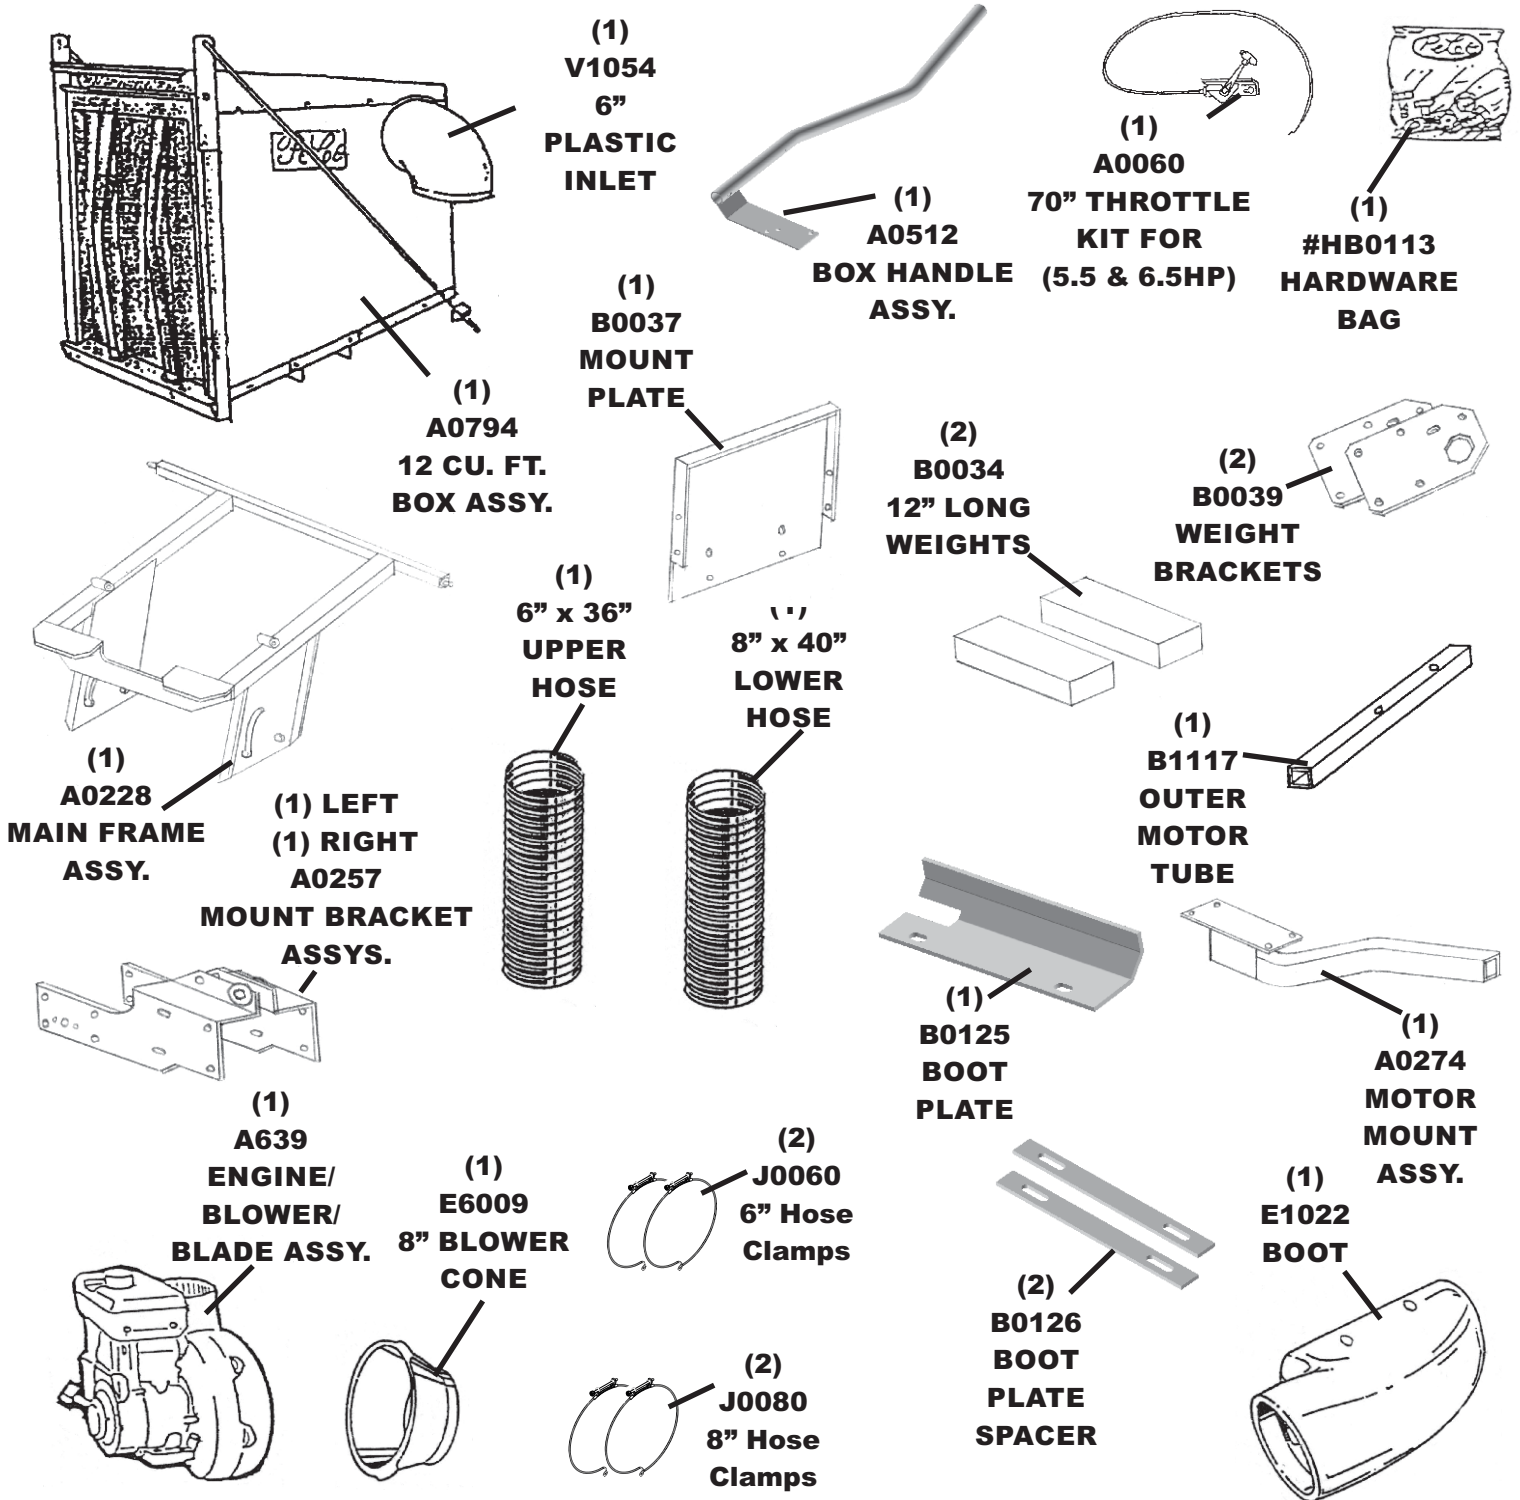

FOR YEAR: 2005 & BELOW

REVISED: 12/19/11

WAS

286212-ZD-03