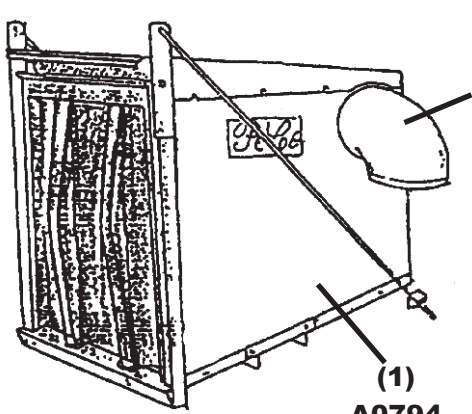

MODEL#: 23621219

MOWER NAME: RANSOME BOBCAT

MOWER MODEL: 218 ES & 220 ES

MOWER DECK SIZE: (52" DECK)

VAC NAME: 12 CUBIC FOOT BOX

FOR YEAR: 2005-2001

6.5HP BRIGGS AND STRATTON VANGUARD

REVISED: 12/20/11

NOTE: THIS PACK DRAWING ONLY PERTAINS TO THE

WAS:

BOBCAT 218 ES & 220 ES

236212-218ES-03

(1)
V1054
6"
PLASTIC
INLET

(1)
A0060
70" THROTTLE
KIT FOR
(5.5 & 6.5HP)

(1)
#HB0082
HARDWARE
BAG

(1)
B2220
WEIGHT
(WEIGHT KIT
ASSY #A0275)

(1)
A0794
12 CU. FT.
BOX ASSY.

(1)
6" x 32"
UPPER
HOSE

(1)
8" x 48"
LOWER
HOSE

(2)
B0026
WEIGHT
BRACKETS
(WEIGHT KIT
ASSY #A0275)

(1)
A0340
MAIN
FRAME
ASSY.

(1)
A0526
MOTOR MOUNT
ARM ASSY.

(1)
B0079
BOOT
PLATE