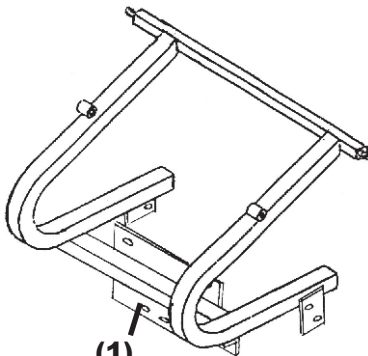

NOTE: THIS PACK DRAWING ONLY PERTAINS TO THE

WAS:

BOBCAT 218 ES & 220 ES

236212-218ES-03

(1)
V1054
6"
PLASTIC
INLET

(1)
A0060
70" THROTTLE
KIT FOR
(5.5 & 6.5HP)

(1)
#HB0082
HARDWARE
BAG

(1)
B2220
WEIGHT
(WEIGHT KIT
ASSY #A0275)

(1)
A0794
12 CU. FT.
BOX ASSY.

(1)
6" x 32"
UPPER
HOSE

(1)
8" x 48"
LOWER
HOSE

(2)
B0026
WEIGHT
BRACKETS
(WEIGHT KIT
ASSY #A0275)

(1)
A0340
MAIN
FRAME
ASSY.

(1)
A0526
MOTOR MOUNT
ARM ASSY.

(1)
B0079
BOOT
PLATE