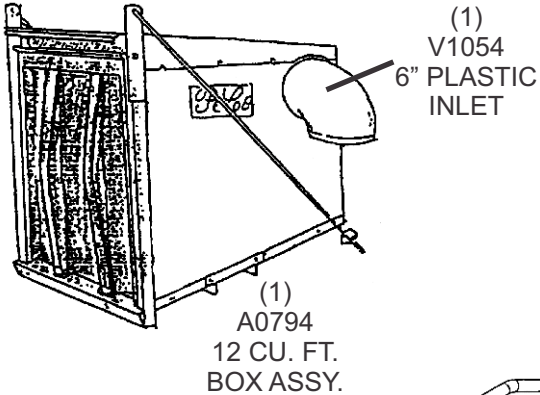

MODEL#: 28621207

MOWER NAME: KUBOTA

MOWER MODEL: ZD 300 SERIES

MOWER DECK SIZE: 60" PRO DECK RCK60P

VAC NAME: 12 CUBIC FOOT BOX

KUBOTA DECK DRIVE

BOM0311

FOR YEAR: 2007

REVISED:

A0694 UNIT ASSEMBLY

(1)
6" x 62"
HOSE

(1)
#HB0323
UNIT
HARDWARE
BAG

(1)
A0794
12 CU. FT.
BOX ASSY.

(1)
A0897
BOX HANDLE
ASSY.

(1)
A0840
LT. LWR. MNT.
BRKT. ASSY.

(1)
A0839
RT. LWR. MNT.
BRKT. ASSY.