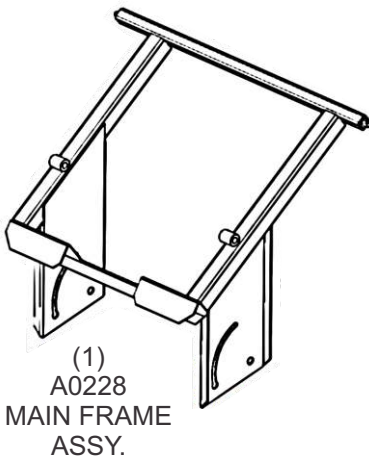

MODEL#: 28621207

MOWER NAME: KUBOTA

MOWER MODEL: ZD 300 SERIES

MOWER DECK SIZE: 60" PRO DECK RCK60P

VAC NAME: 12 CUBIC FOOT BOX

KUBOTA DECK DRIVE

BOM0311

FOR YEAR: 2007

REVISED:

A0694 UNIT ASSEMBLY

(1)
6" x 62"
HOSE

(1)
#HB0323
UNIT
HARDWARE
BAG

(1)
A0794
12 CU. FT.
BOX ASSY.

(1)
A0897
BOX HANDLE
ASSY.

(1)
A0840
LT. LWR. MNT.
BRKT. ASSY.

(1)
A0839
RT. LWR. MNT.
BRKT. ASSY.

(1)
A0228
MAIN FRAME
ASSY.

DECK DRIVEN

A0576 WEIGHT KIT ASSY.

(1)
#HB0310
WEIGHT KIT
HARDWARE
BAG

(2)
B0039
WEIGHT
BRACKETS

(2)
B0034
12" LONG
WEIGHTS