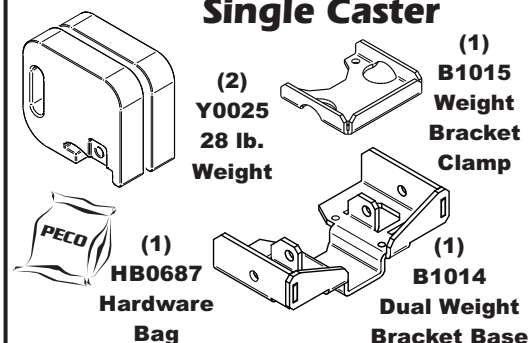

☐ A2121 Dual Weight Kit / Single Caster