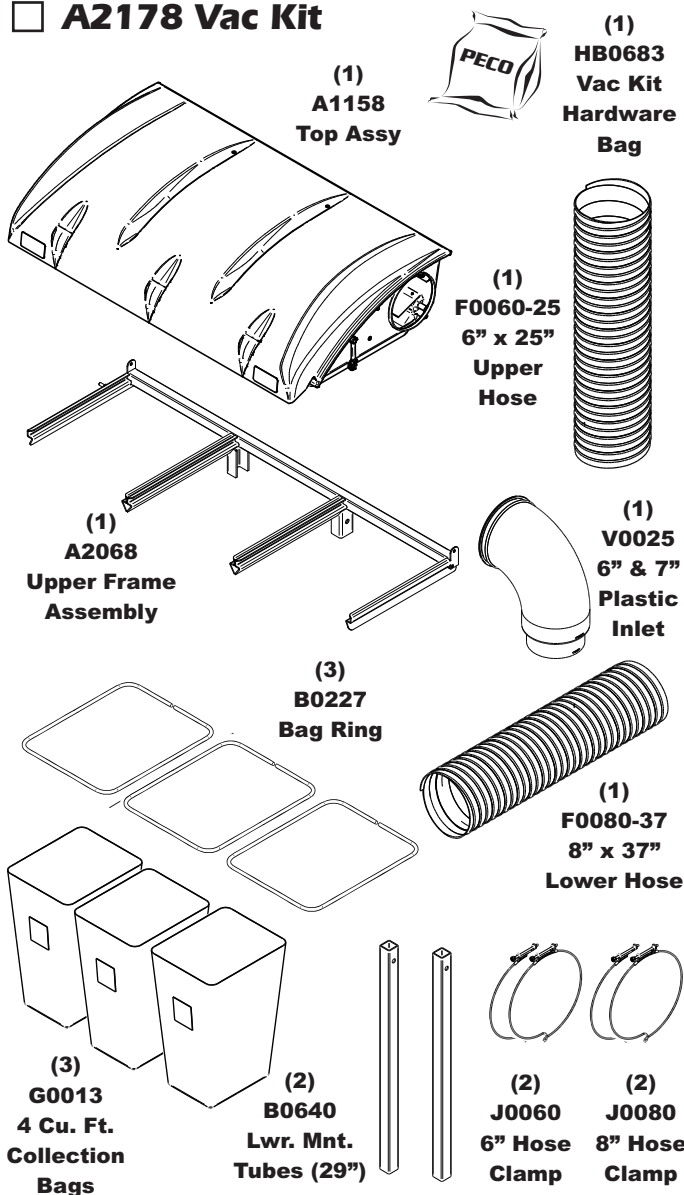

☐ A2178 Vac Kit