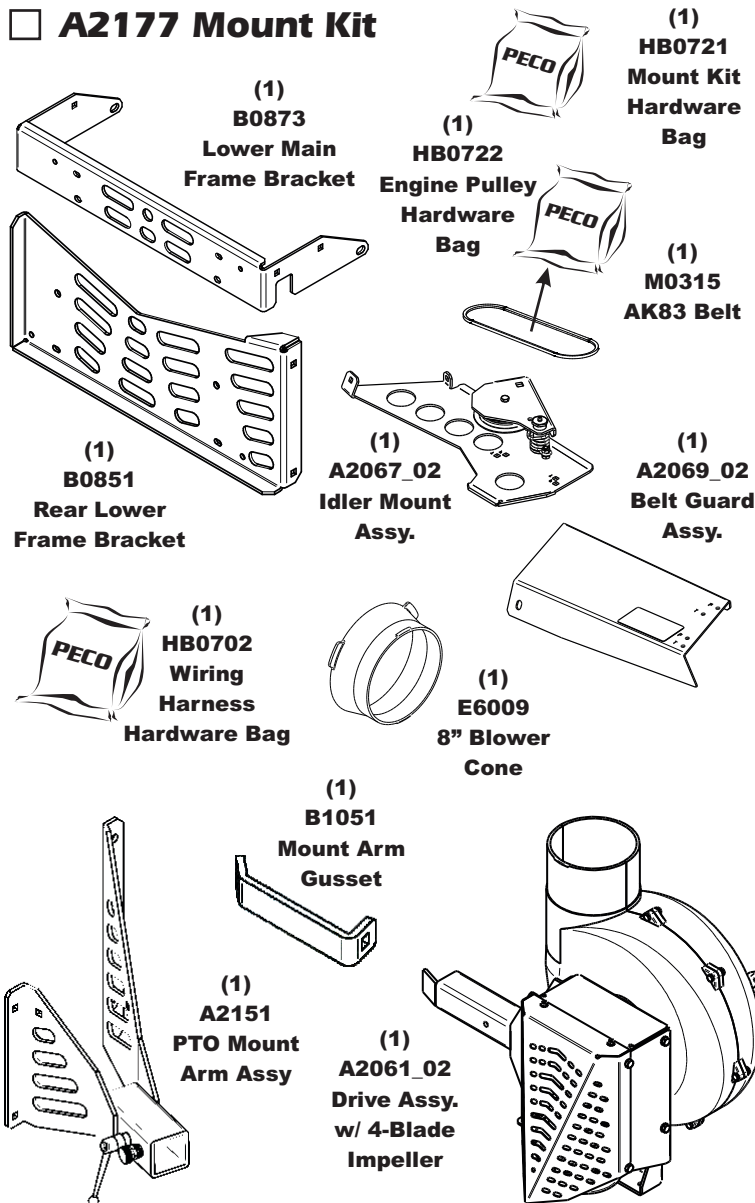

# Unit Model #: 49131506 (629JJ-001A)

Mower: Country Clipper

Owner's Manual: Q0530

Mower Type: Boss XL

Deck Size: 60"

Vac Type: P3B

Deck Type:

Drive Type: PTO-X

## A2178 Vac Kit

## A2177 Mount Kit

## A2162 Quad Weight Kit / Single Caster