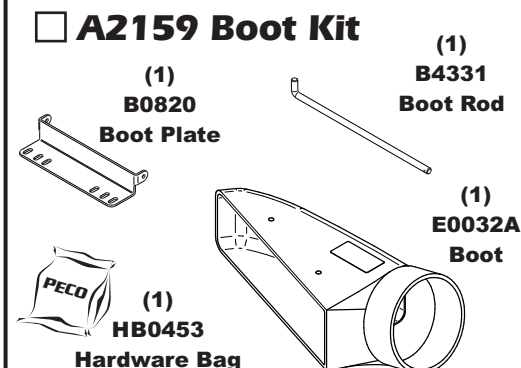

☐ A2159 Boot Kit