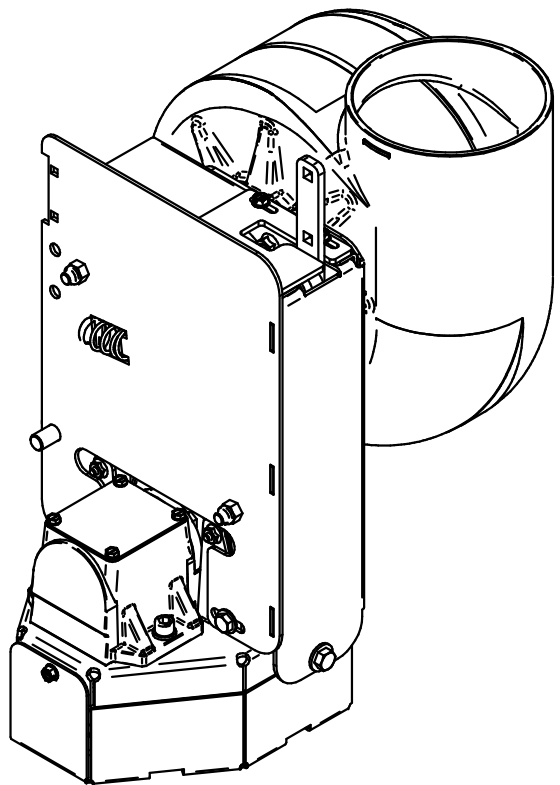

Item #	Part #	Desc.	Qty.
1	A2194_01	PTO-R Base Assy. / Bearing Handle	1
2	B0478	Small Pulley Guard / PTO-R	1
3	K0353	HWHTCS 1/4"-20 x 1/2"	3

Iso View

For Reference Only

#: A2266  
 Desc: PTO-R Assy. / Small Pulley Guard / Bearing Handle