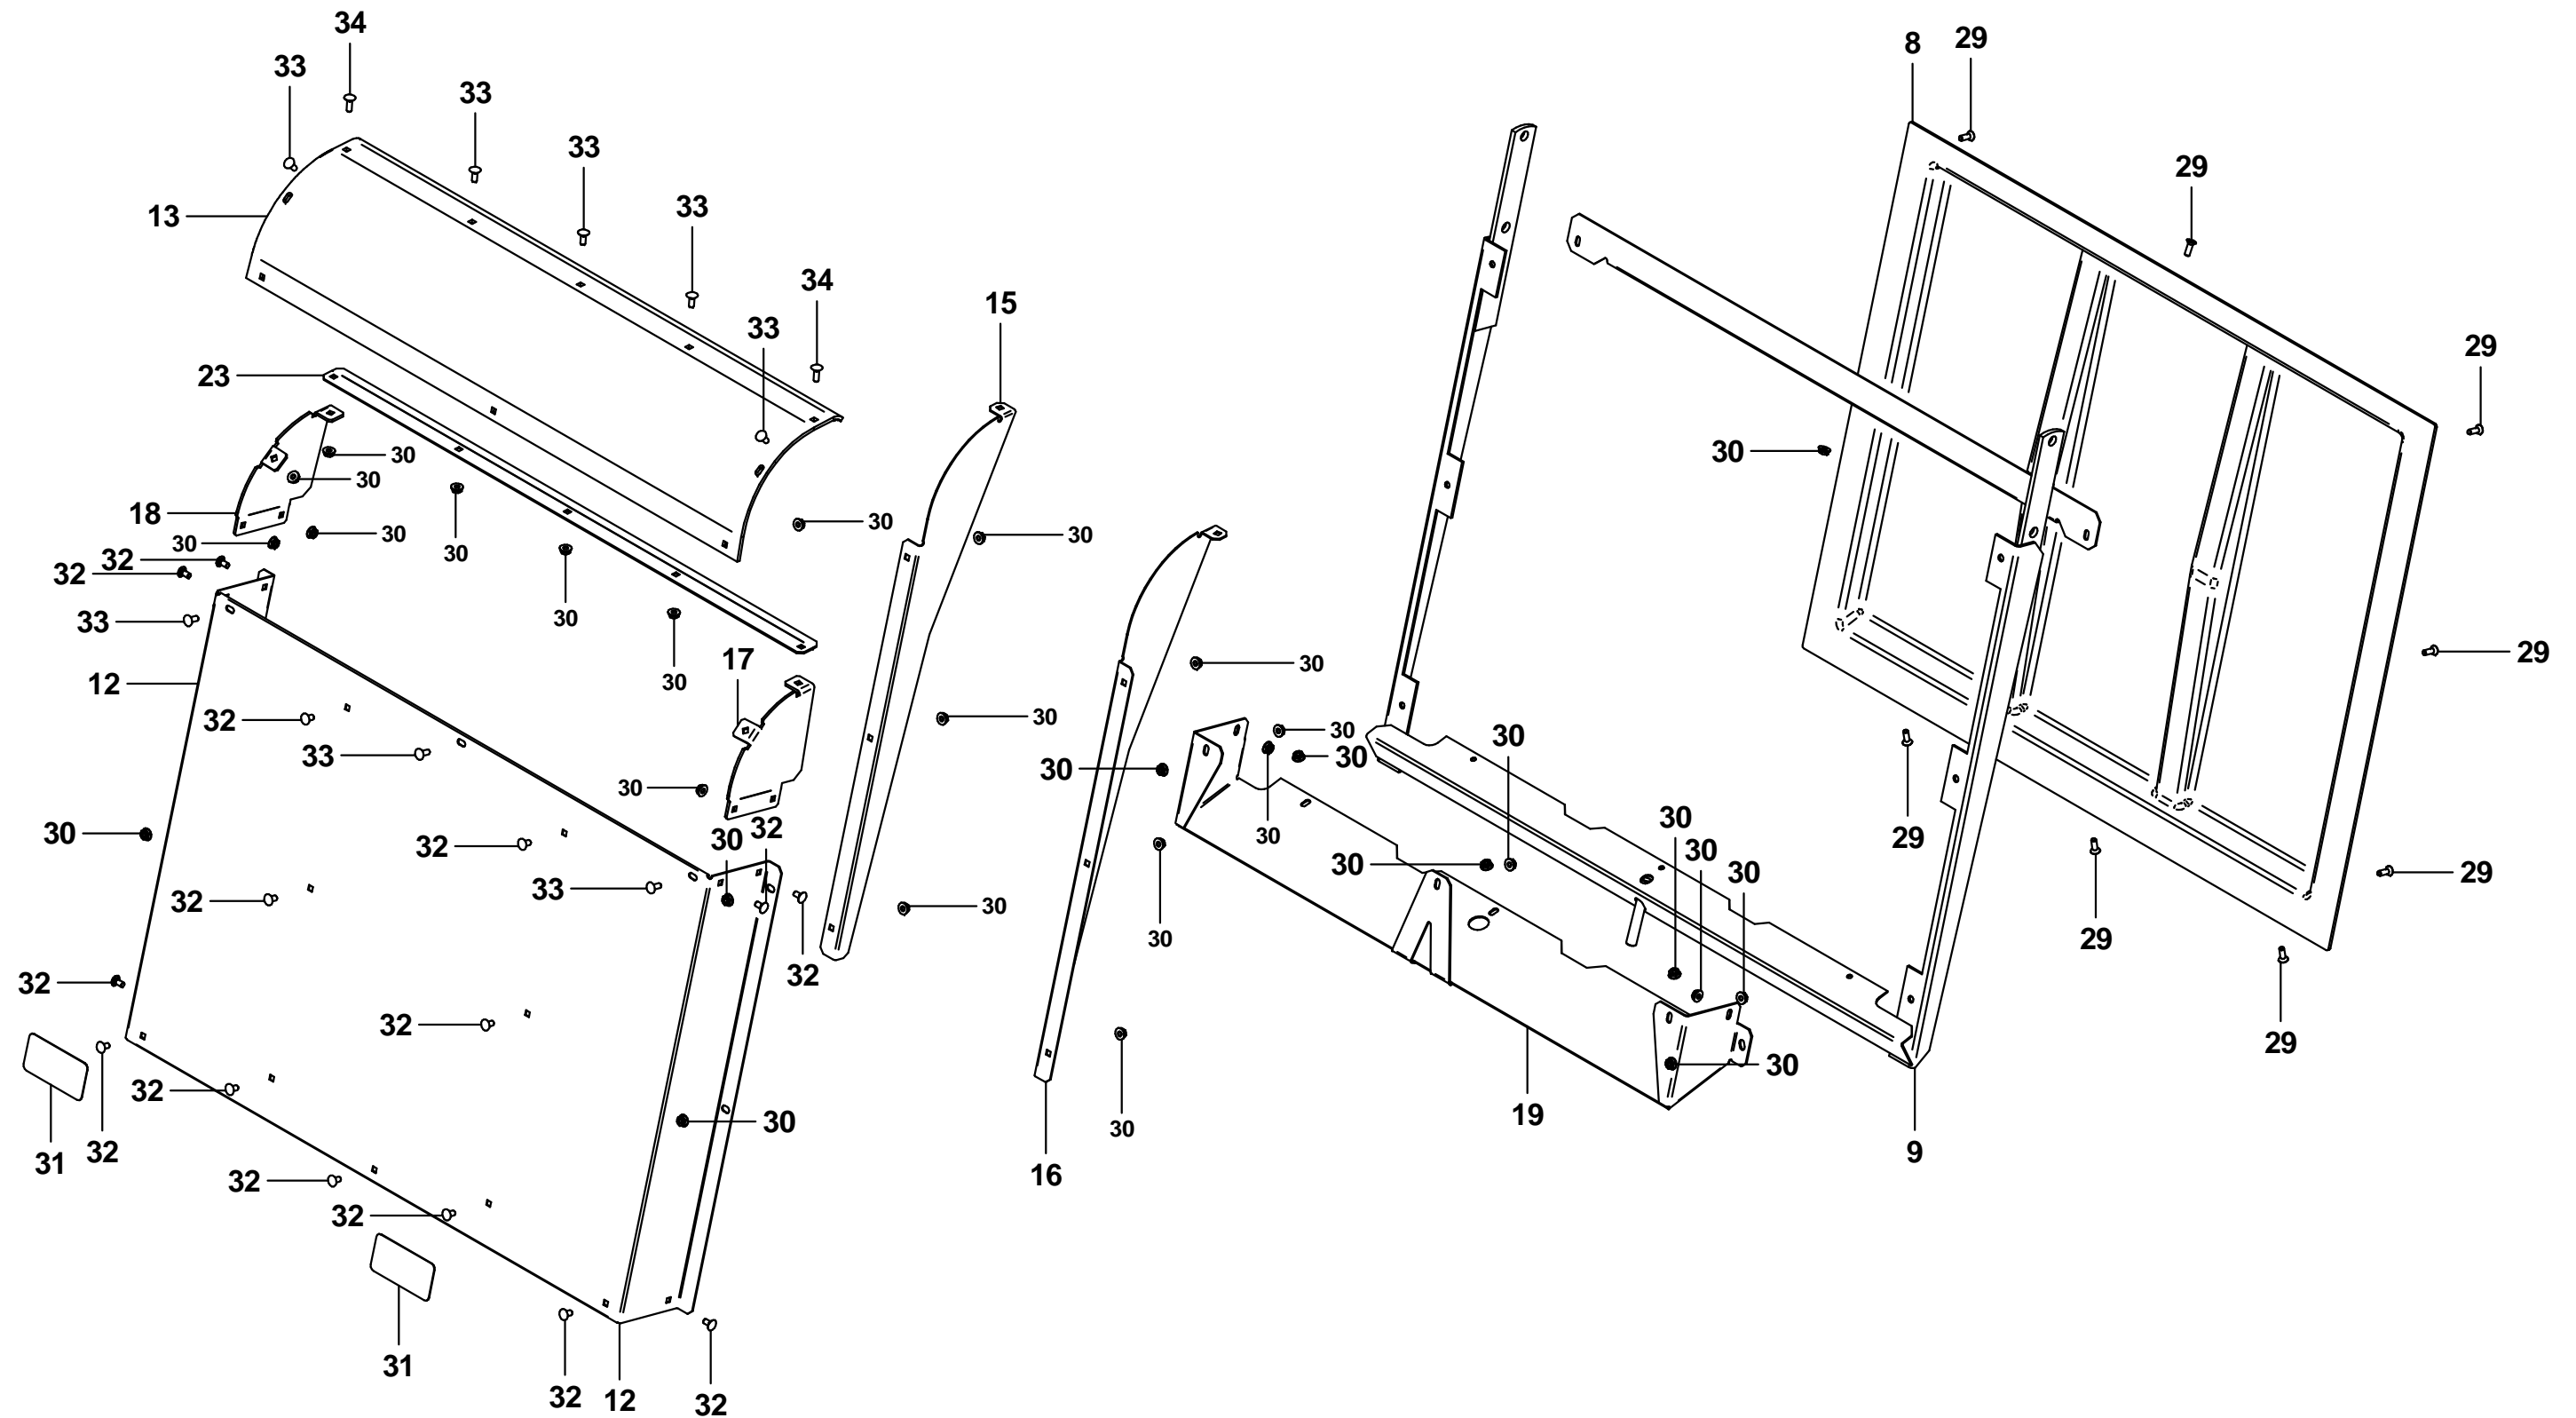

Item #	Part #	Desc.	Qty.
1	B1750	Base Frame	1
2	B1727	Base Frame Pivot Mount	1
3	B1574	Pivot Bracket	2
4	C0024	Box Bottom	1
5	C0080	Box Back & Sides	1
6	C0081	Box Top	1
7	A0938	Frame Weldment / Box Opening	1
8	V1131	12 Box Door	1
9	A0738	Frame Weldment / Door Stiffener	1
10	B1730	Latch Handle Mount Bracket	1
11	B0996	Latch Hook	1
12	C0075	Dust Diverter	1
13	V0051	Dust Flap	1
14	B3688	Upper Door Member	1
15	C0076	Left Dust Diverter Brace	1
16	C0077	Right Dust Diverter Brace	1
17	C0079	Right Outer Dust Flap Brace	1
18	C0078	Left Outer Dust Flap Brace	1
19	B0991	Dust Diverter Guard Bracket	1
20	A2104	Latch Mount Plate Assy.	1
21	V0052A	Dust Seal / Top Sides	1
22	V0052B	Dust Seal / Long Door Sides	2
23	B1006	Dust Flap Stiffener	1
24	B1007	Screen Clamp Strip / Side	2
25	C0087	Screen Support	1
26	V0052C	Dust Seal / Short Door Sides	2
27	B1008	Screen Clamp Strip / Rear Door	1
28	B8113	Screen / Steel Wire Mesh	1
46	B2021	Box Stop / 6512	1

For Reference Only

#: A2226

Desc: 6512 Box Assy. / Base Model

For Reference Only

#: A2226

Desc: 6512 Box Assy. / Base Model

For Reference Only

#: A2226
 Desc: 6512 Box Assy. / Base Model