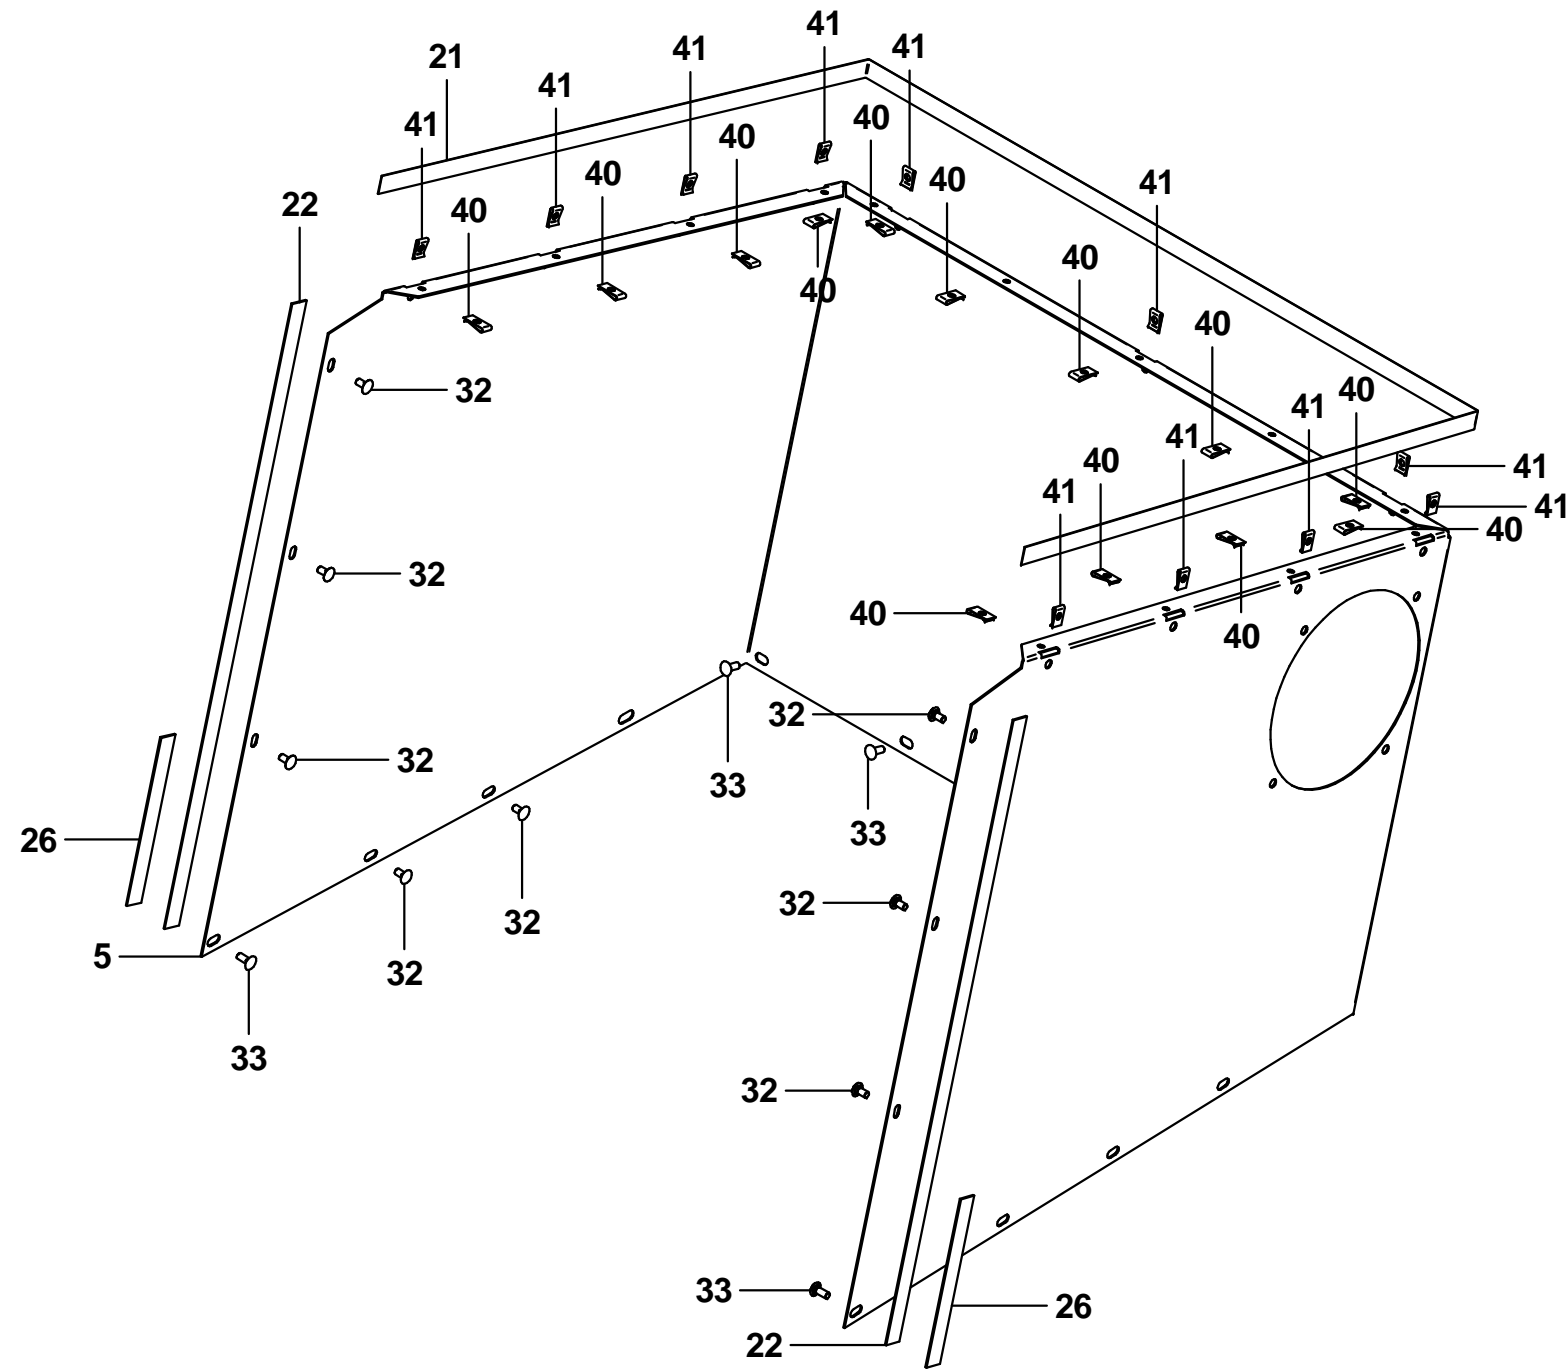

Item #	Part #	Desc.	Qty.
1	B1750	Base Frame	1
2	B1727	Base Frame Pivot Mount	1
3	B1574	Pivot Bracket	2
4	C0024	Box Bottom	1
5	C0080	Box Back & Sides	1
6	C0081	Box Top	1
7	A0938	Frame Weldment / Box Opening	1
8	V1131	12 Box Door	1
9	A0738	Frame Weldment / Door Stiffener	1
10	B1730	Latch Handle Mount Bracket	1
11	B0996	Latch Hook	1
12	C0075	Dust Diverter	1
13	V0051	Dust Flap	1
14	B3688	Upper Door Member	1
15	C0076	Left Dust Diverter Brace	1
16	C0077	Right Dust Diverter Brace	1
17	C0079	Right Outer Dust Flap Brace	1
18	C0078	Left Outer Dust Flap Brace	1
19	B0991	Dust Diverter Guard Bracket	1
20	A2104	Latch Mount Plate Assy.	1
21	V0052A	Dust Seal / Top Sides	1
22	V0052B	Dust Seal / Long Door Sides	2
23	B1006	Dust Flap Stiffener	1
24	B1007	Screen Clamp Strip / Side	2
25	C0087	Screen Support	1
26	V0052C	Dust Seal / Short Door Sides	2
27	B1008	Screen Clamp Strip / Rear Door	1
28	B8113	Screen / Steel Wire Mesh	1
46	B2021	Box Stop / 6512	1

For Reference Only

#: A2226

Desc: 6512 Box Assy. / Base Model

For Reference Only

#: A2226

Desc: 6512 Box Assy. / Base Model

For Reference Only

#: A2226
 Desc: 6512 Box Assy. / Base Model

For Reference Only

#: A2226

Desc: 6512 Box Assy. / Base Model