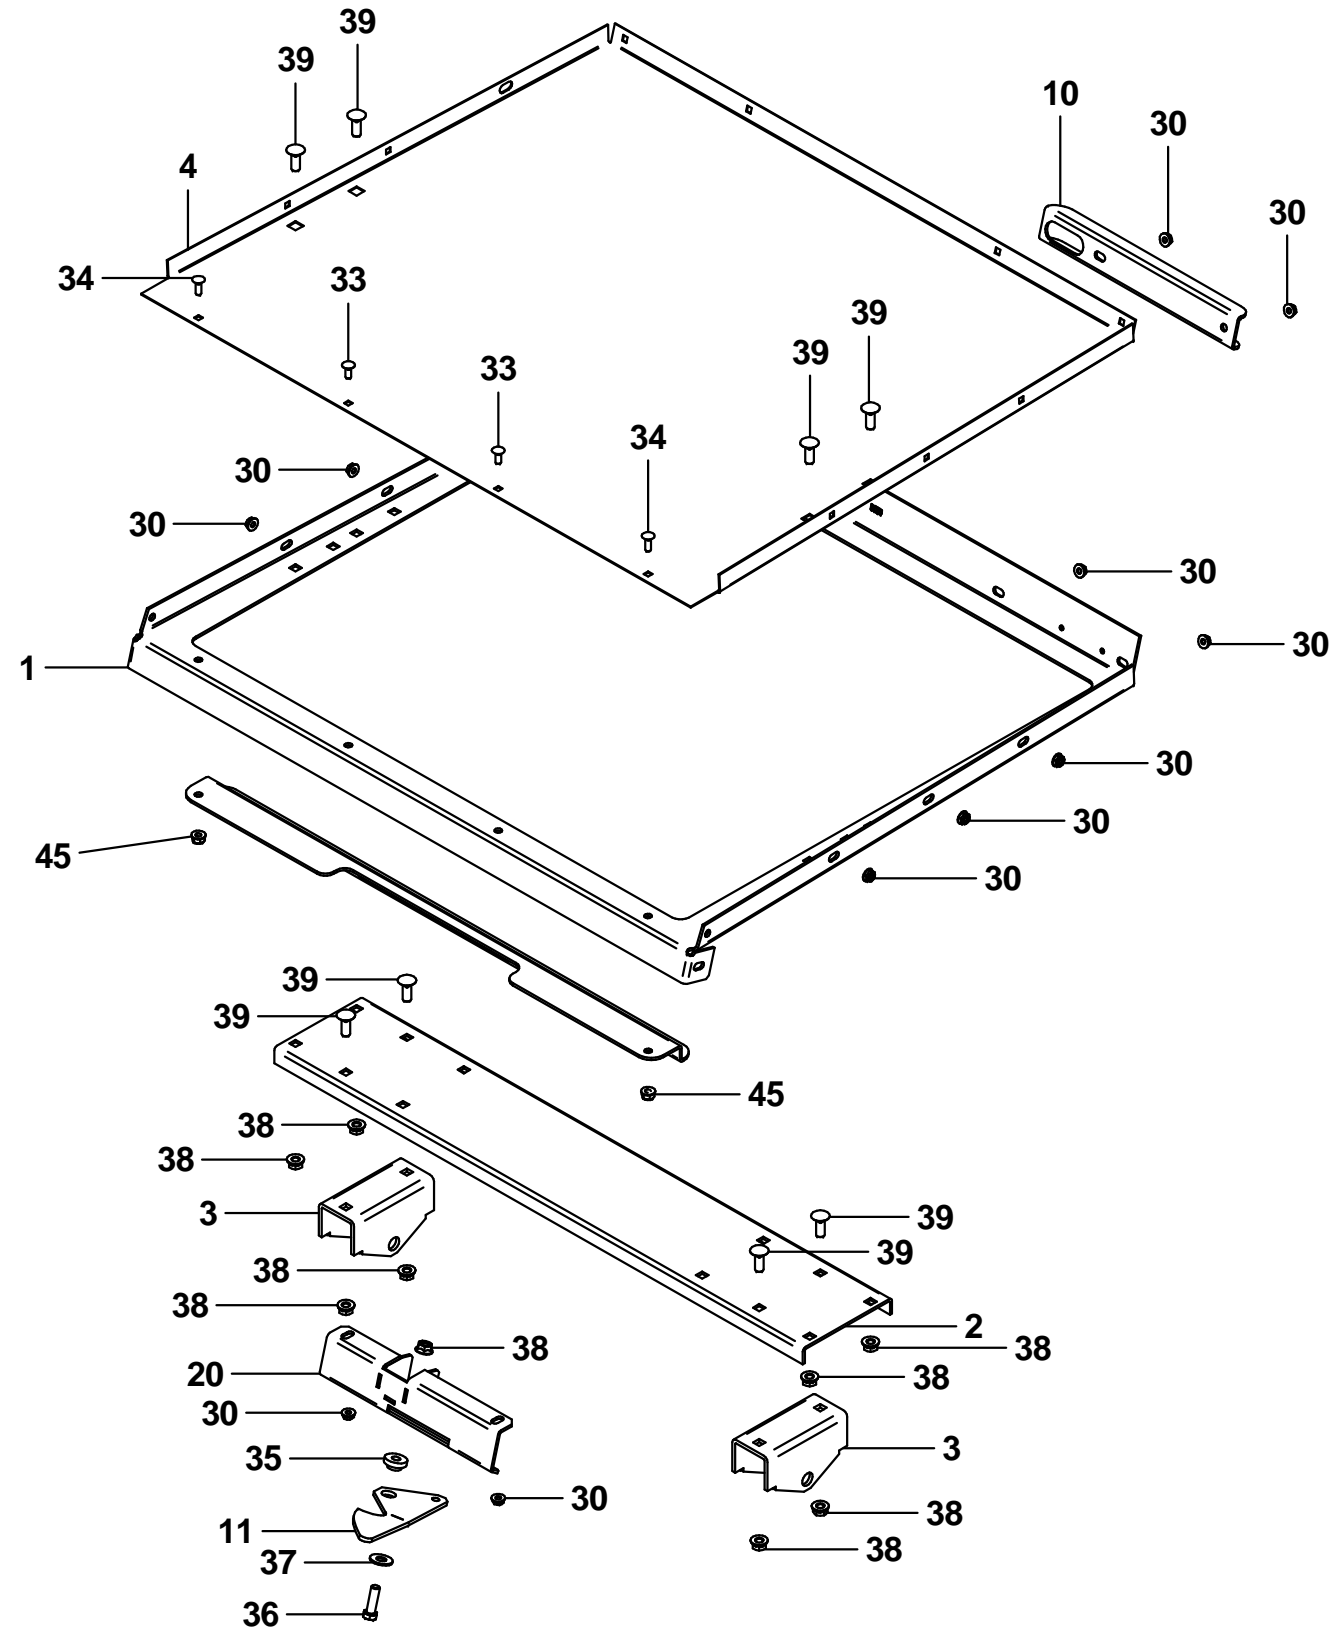

For Reference Only

#: A2226
Desc: 6512 Box Assy. / Base Model