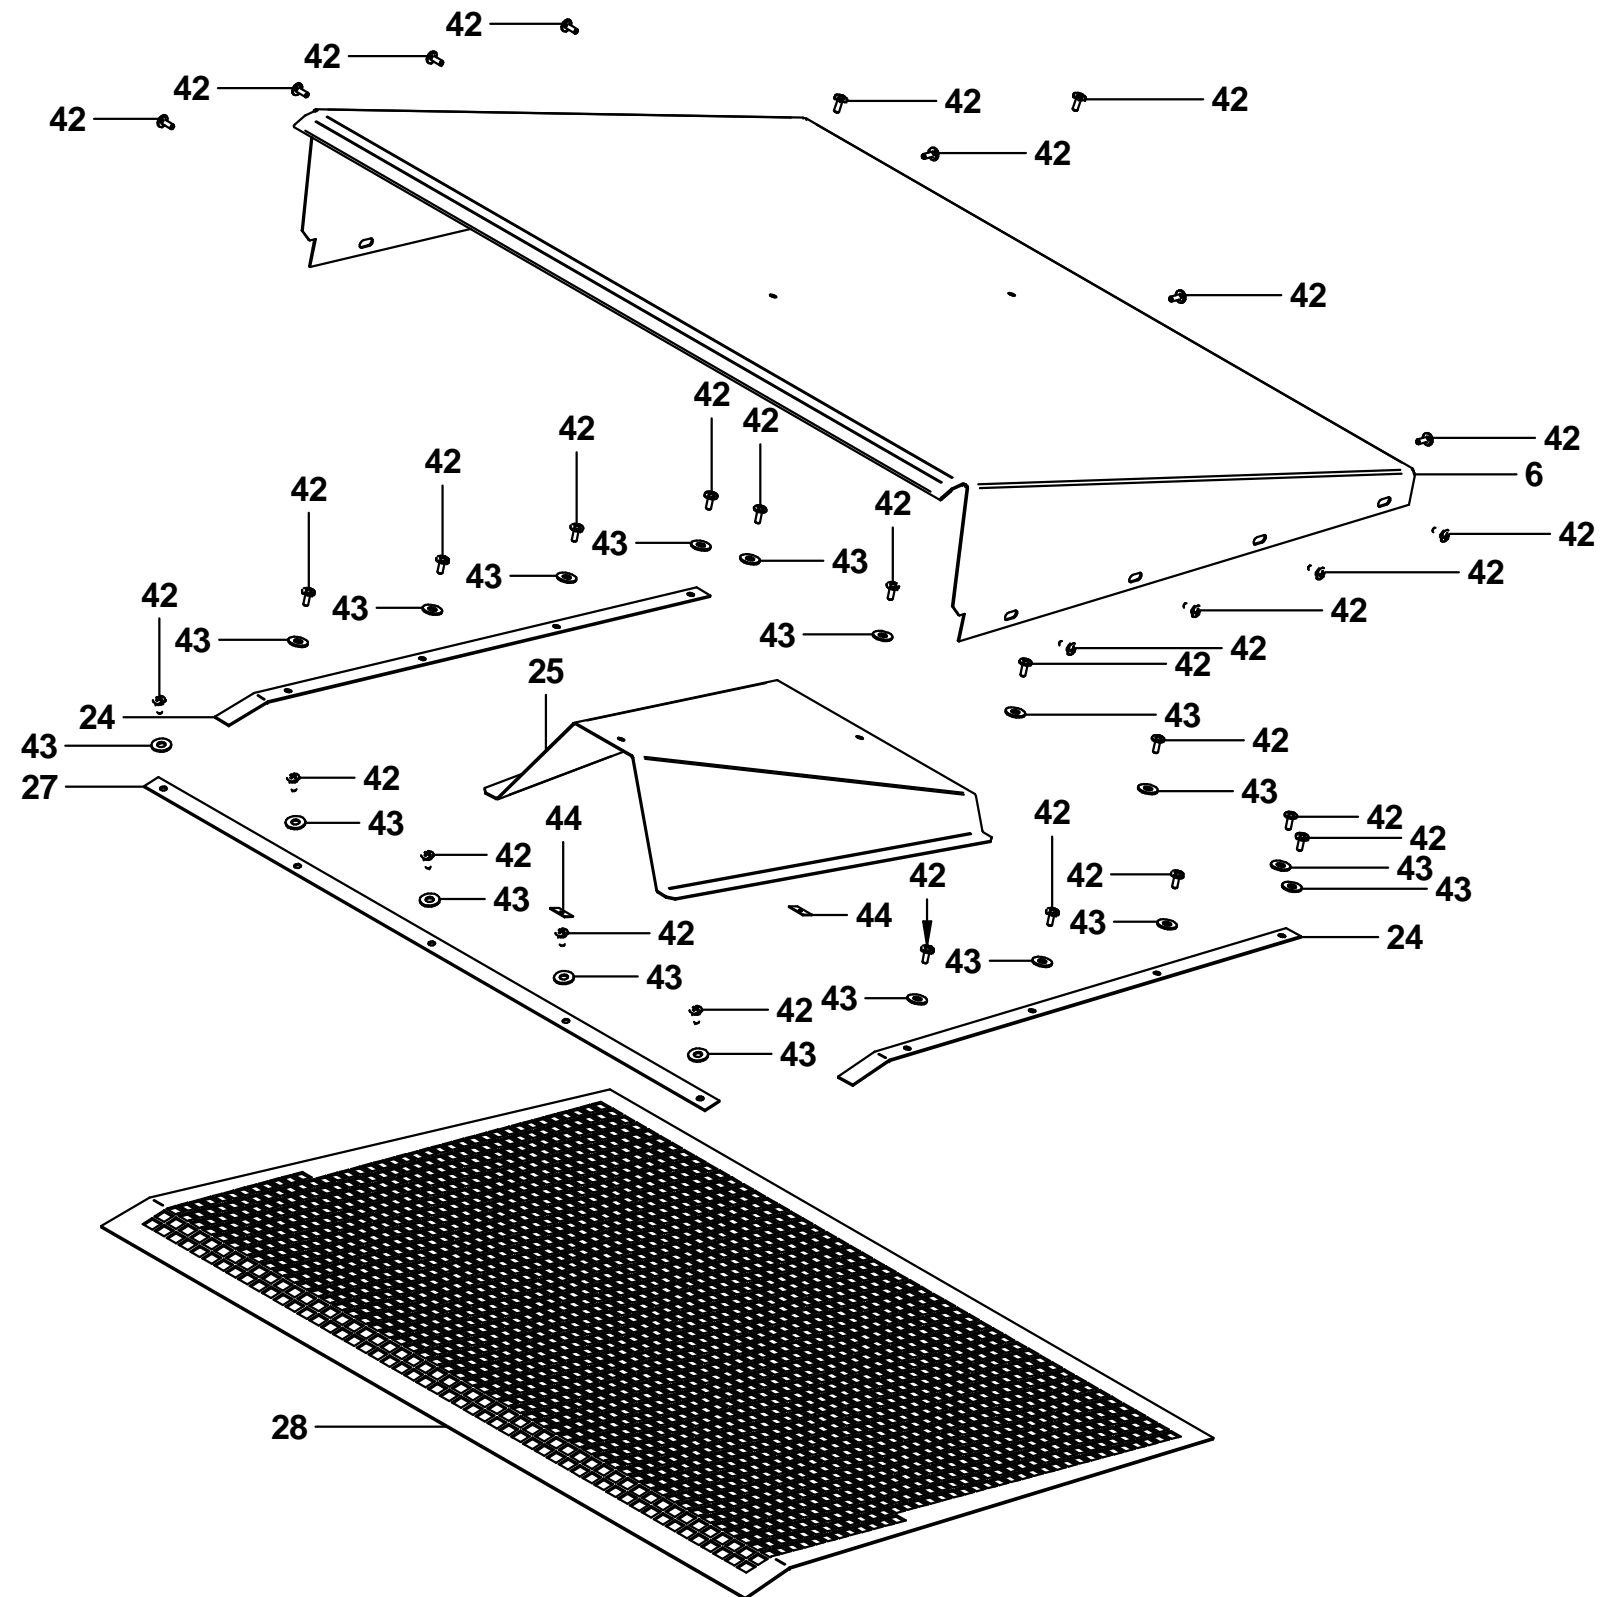

For Reference Only

#: A2226

Desc: 6512 Box Assy. / Base Model

Item #	Part #	Desc.	Qty.	Item #	Part #	Desc.	Qty.
1	B1750	Base Frame	1	36	K1192	HHCS 3/8"-16 x 1-1/4" GR5	1
2	B1727	Base Frame Pivot Mount	1	37	K0047	Flat Washer 3/8" / 1.00 OD x .446 ID x .075 T	1
3	B1574	Pivot Bracket	2	38	K1215	Flange Nut 3/8"-16	9
4	C0024	Box Bottom	1	39	K1182	Carriage Bolt 3/8"-16 x 1"	8
5	C0080	Box Back & Sides	1	40	K0068	Tinnerman Clip / Large	13
6	C0081	Box Top	1	41	K0028	Tinnerman Clip / Small	11
7	A0938	Frame Weldment / Box Opening	1	42	K1096	#10-12 x 1/2" Tinnerman Screw	31
8	V1131	12 Box Door	1	43	K0037	Flat Washer / 1/4" (.75 OD x .312 ID x .060 T)	18
9	A0738	Frame Weldment / Door Stiffener	1	44	K0029	#10-12 Flat Tinnerman Nut 3/4" x 1/2"	2
10	B1730	Latch Handle Mount Bracket	1	45	K2516	Ny-Flange Lock Nut 5/16"-18	2
11	B0996	Latch Hook	1	46	B2021	Box Stop / 6512	1
12	C0075	Dust Diverter	1				
13	V0051	Dust Flap	1				
14	B3688	Upper Door Member	1				
15	C0076	Left Dust Diverter Brace	1				
16	C0077	Right Dust Diverter Brace	1				
17	C0079	Right Outer Dust Flap Brace	1				
18	C0078	Left Outer Dust Flap Brace	1				
19	B0991	Dust Diverter Guard Bracket	1				
20	A2104	Latch Mount Plate Assy.	1				
21	V0052A	Dust Seal / Top Sides	1				
22	V0052B	Dust Seal / Long Door Sides	2				
23	B1006	Dust Flap Stiffener	1				
24	B1007	Screen Clamp Strip / Side	2				
25	C0087	Screen Support	1				
26	V0052C	Dust Seal / Short Door Sides	2				
27	B1008	Screen Clamp Strip / Rear Door	1				
28	B8113	Screen / Steel Wire Mesh	1				
29	K1079	Flathead Screw 1/4"-20 x 3/4"	8				
30	K1126	Flange Nut 1/4"-20	42				
31	R1057	Decal / 2" x 4" Red Reflector	2				
32	K1005	1/4"-20 x 1/2" Carriage Bolt	26				
33	K1010	1/4"-20 x 5/8" Carriage Bolt	14				
34	K1471	Carriage Bolt 1/4"-20 x 3/4"	4				
35	S0142	Latch Hook Pivot Bushing	1