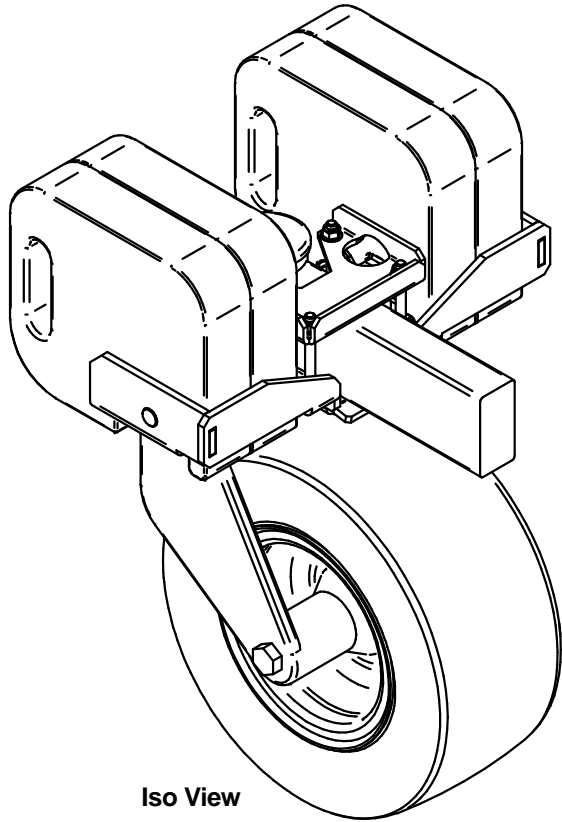

Item #	Part #	Desc.	Qty.
1	Y0025	28 lb. Suitcase Weight	4
2	B1063	Quad Weight Bracket / Base	1
3	B1015	Weight Bracket / Clamp	1
4	HB0687	Quad Weight Kit Hardware Bag	1
4.1	K1472	HHCS 5/16"-18 x 3" GR5	4
4.2	K2516	Ny-Flange Lock Nut 5/16"-18	4
4.3	K1482	1/2" x 5" Steel Clevis Pin	2
4.4	K1478	Hair Pin Cotter / Double Loop	2

For Reference Only

#: A2162

Desc: Quad Weight Kit / Single Caster
Weight: 130.880 lbm