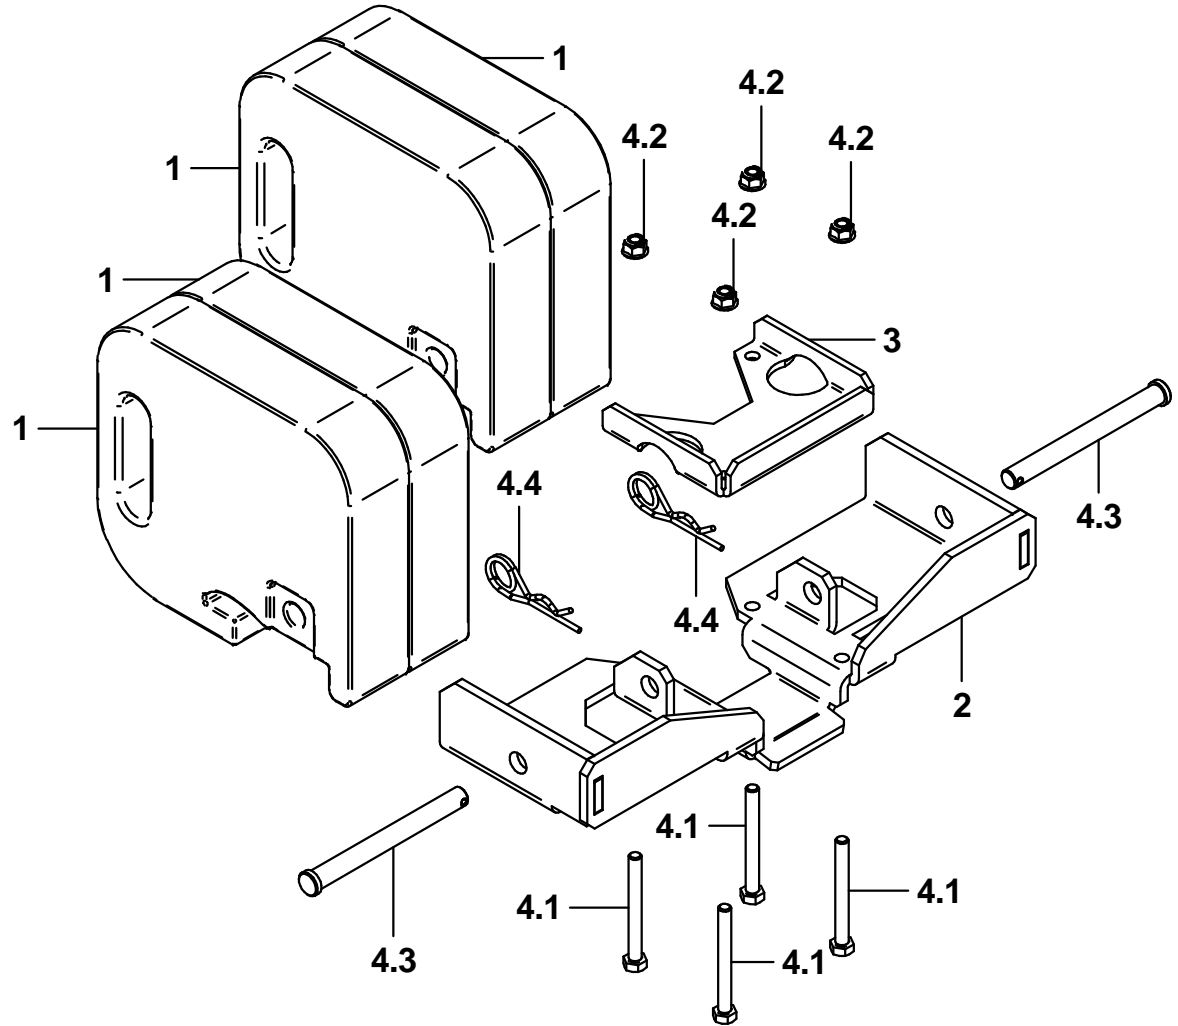

Item #	Part #	Desc.	Qty.
1	Y0025	28 lb. Suitcase Weight	4
2	B1063	Quad Weight Bracket / Base	1
3	B1015	Weight Bracket / Clamp	1
4	HB0687	Quad Weight Kit Hardware Bag	1
4.1	K1472	HHCS 5/16"-18 x 3" GR5	4
4.2	K2516	Ny-Flange Lock Nut 5/16"-18	4
4.3	K1482	1/2" x 5" Steel Clevis Pin	2
4.4	K1478	Hair Pin Cotter / Double Loop	2

For Reference Only

#: A2162

Desc: Quad Weight Kit / Single Caster
Weight: 130.880 lbm