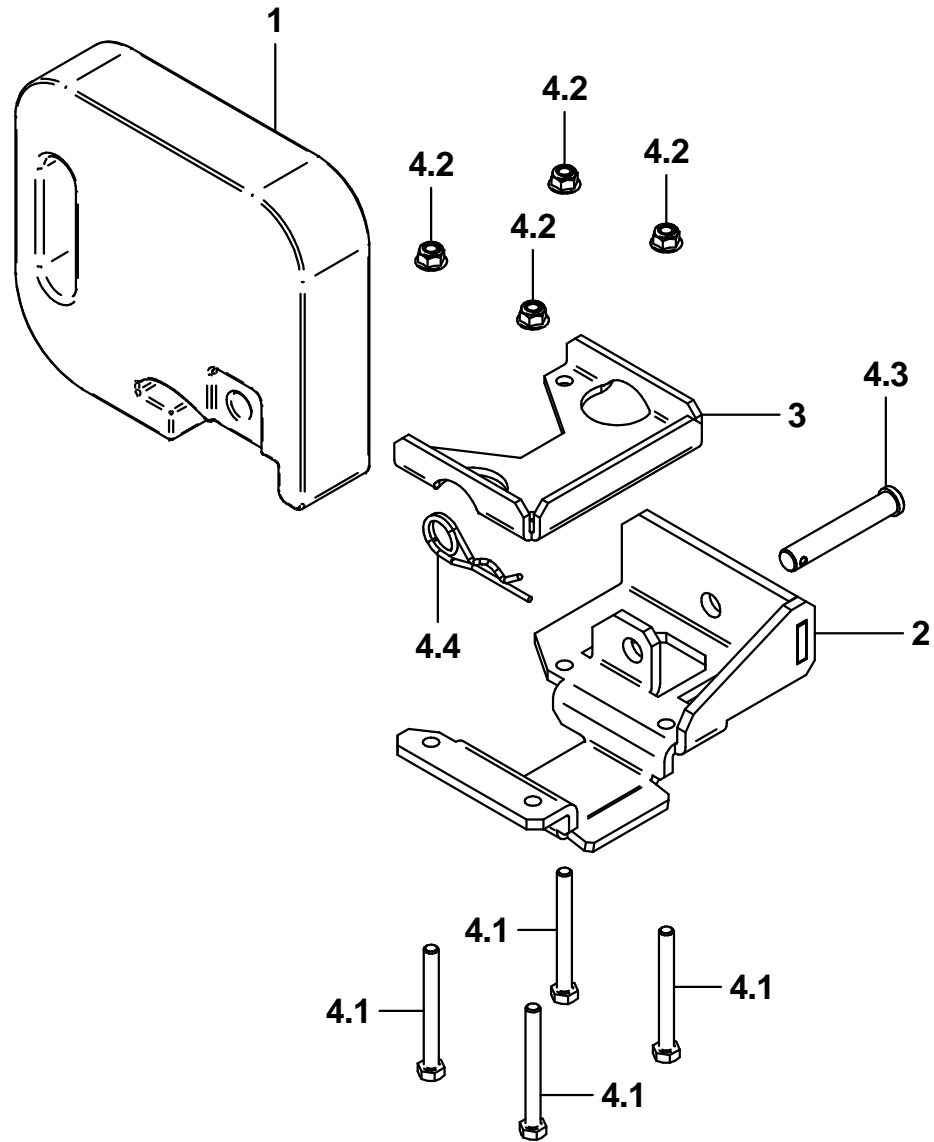

Item #	Part #	Desc.	Qty.
1	Y0025	28 lb. Suitcase Weight	1
2	B1022	Single Weight Bracket / Right Caster / Base	1
3	B1015	Weight Bracket / Clamp	1
4	HB0686	Single Weight Kit Hardware Bag	1
4.1	K1472	HHCS 5/16"-18 x 3" GR5	4
4.2	K2516	Ny-Flange Lock Nut 5/16"-18	4
4.3	K1473	Clevis Pin 1/2" x 3"	1
4.4	K1478	Hair Pin Cotter / Double Loop	1

Iso View

For Reference Only

#: A2120

Desc: Single Weight Kit / Right Caster  
Weight: 35.371 lbm