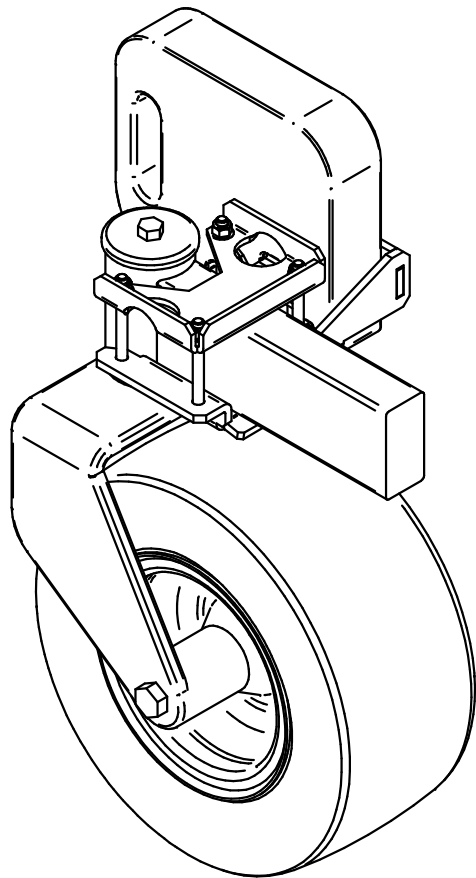

Item #	Part #	Desc.	Qty.
1	Y0025	28 lb. Suitcase Weight	1
2	B1022	Single Weight Bracket / Right Caster / Base	1
3	B1015	Weight Bracket / Clamp	1
4	HB0686	Single Weight Kit Hardware Bag	1
4.1	K1472	HHCS 5/16"-18 x 3" GR5	4
4.2	K2516	Ny-Flange Lock Nut 5/16"-18	4
4.3	K1473	Clevis Pin 1/2" x 3"	1
4.4	K1478	Hair Pin Cotter / Double Loop	1

Iso View

For Reference Only

#: A2120

Desc: Single Weight Kit / Right Caster  
Weight: 35.371 lbm