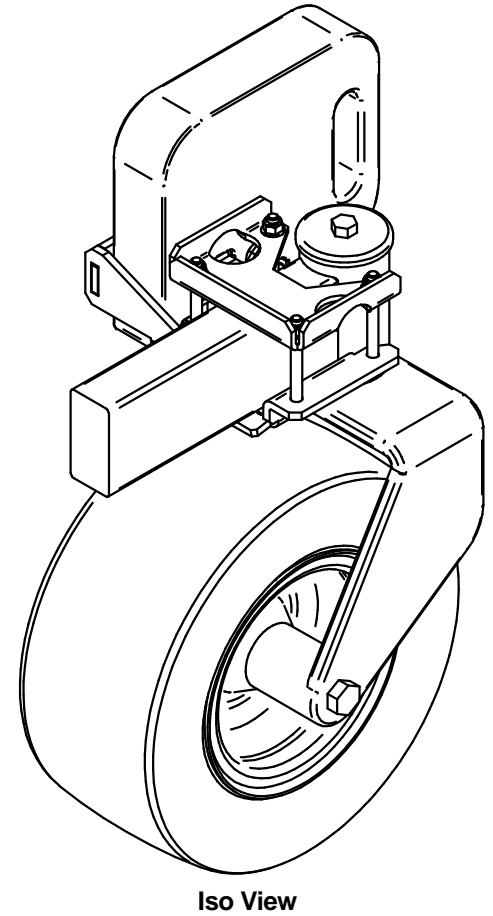

Item #	Part #	Desc.	Qty.
1	Y0025	28 lb. Suitcase Weight	1
2	B1021	Single Weight Bracket / Left Caster / Base	1
3	B1015	Weight Bracket / Clamp	1
4	HB0686	Single Weight Kit Hardware Bag	1
4.1	K1472	HHCS 5/16"-18 x 3" GR5	4
4.2	K2516	Ny-Flange Lock Nut 5/16"-18	4
4.3	K1473	Clevis Pin 1/2" x 3"	1
4.4	K1478	Hair Pin Cotter / Double Loop	1

For Reference Only

#: A2119

Desc: Single Weight Kit / Left Caster
Weight: 35.371 lbm