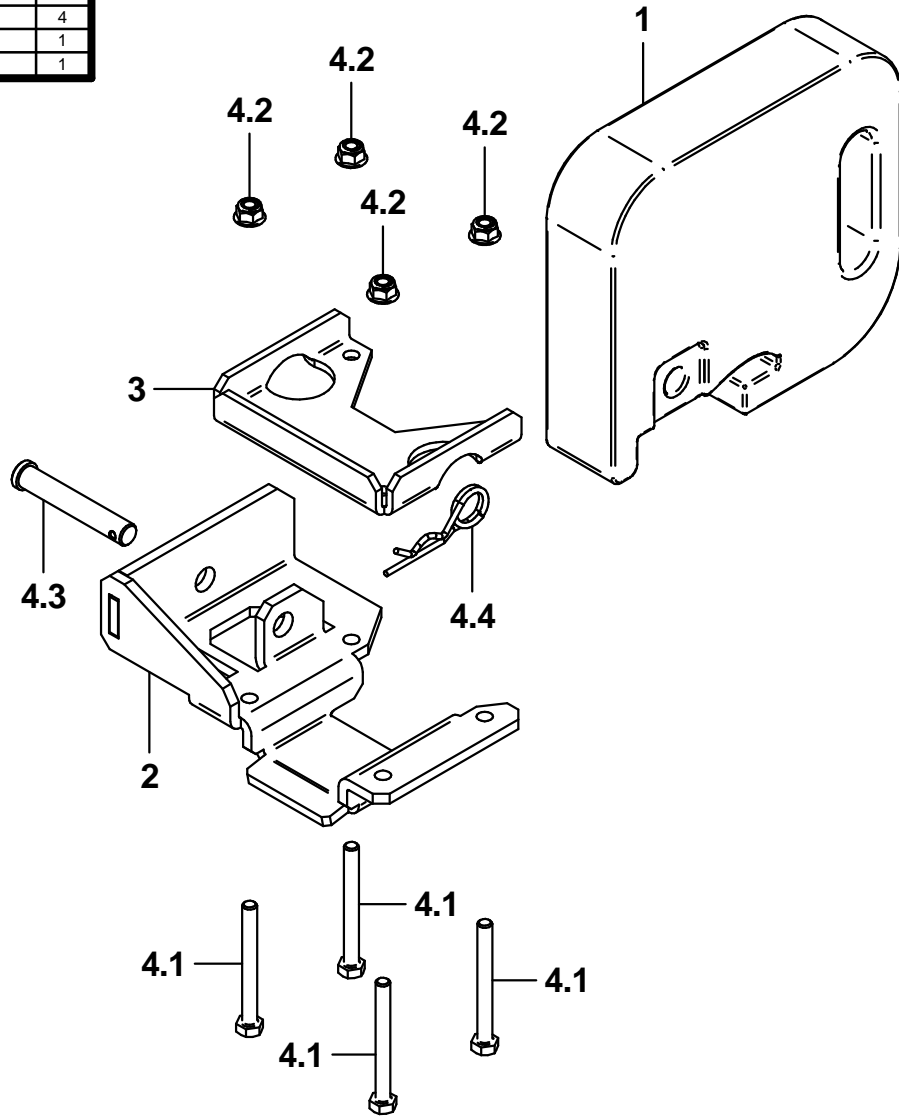

Item #	Part #	Desc.	Qty.
1	Y0025	28 lb. Suitcase Weight	1
2	B1021	Single Weight Bracket / Left Caster / Base	1
3	B1015	Weight Bracket / Clamp	1
4	HB0686	Single Weight Kit Hardware Bag	1
4.1	K1472	HHCS 5/16"-18 x 3" GR5	4
4.2	K2516	Ny-Flange Lock Nut 5/16"-18	4
4.3	K1473	Clevis Pin 1/2" x 3"	1
4.4	K1478	Hair Pin Cotter / Double Loop	1

For Reference Only

#: A2119

Desc: Single Weight Kit / Left Caster
Weight: 35.371 lbm