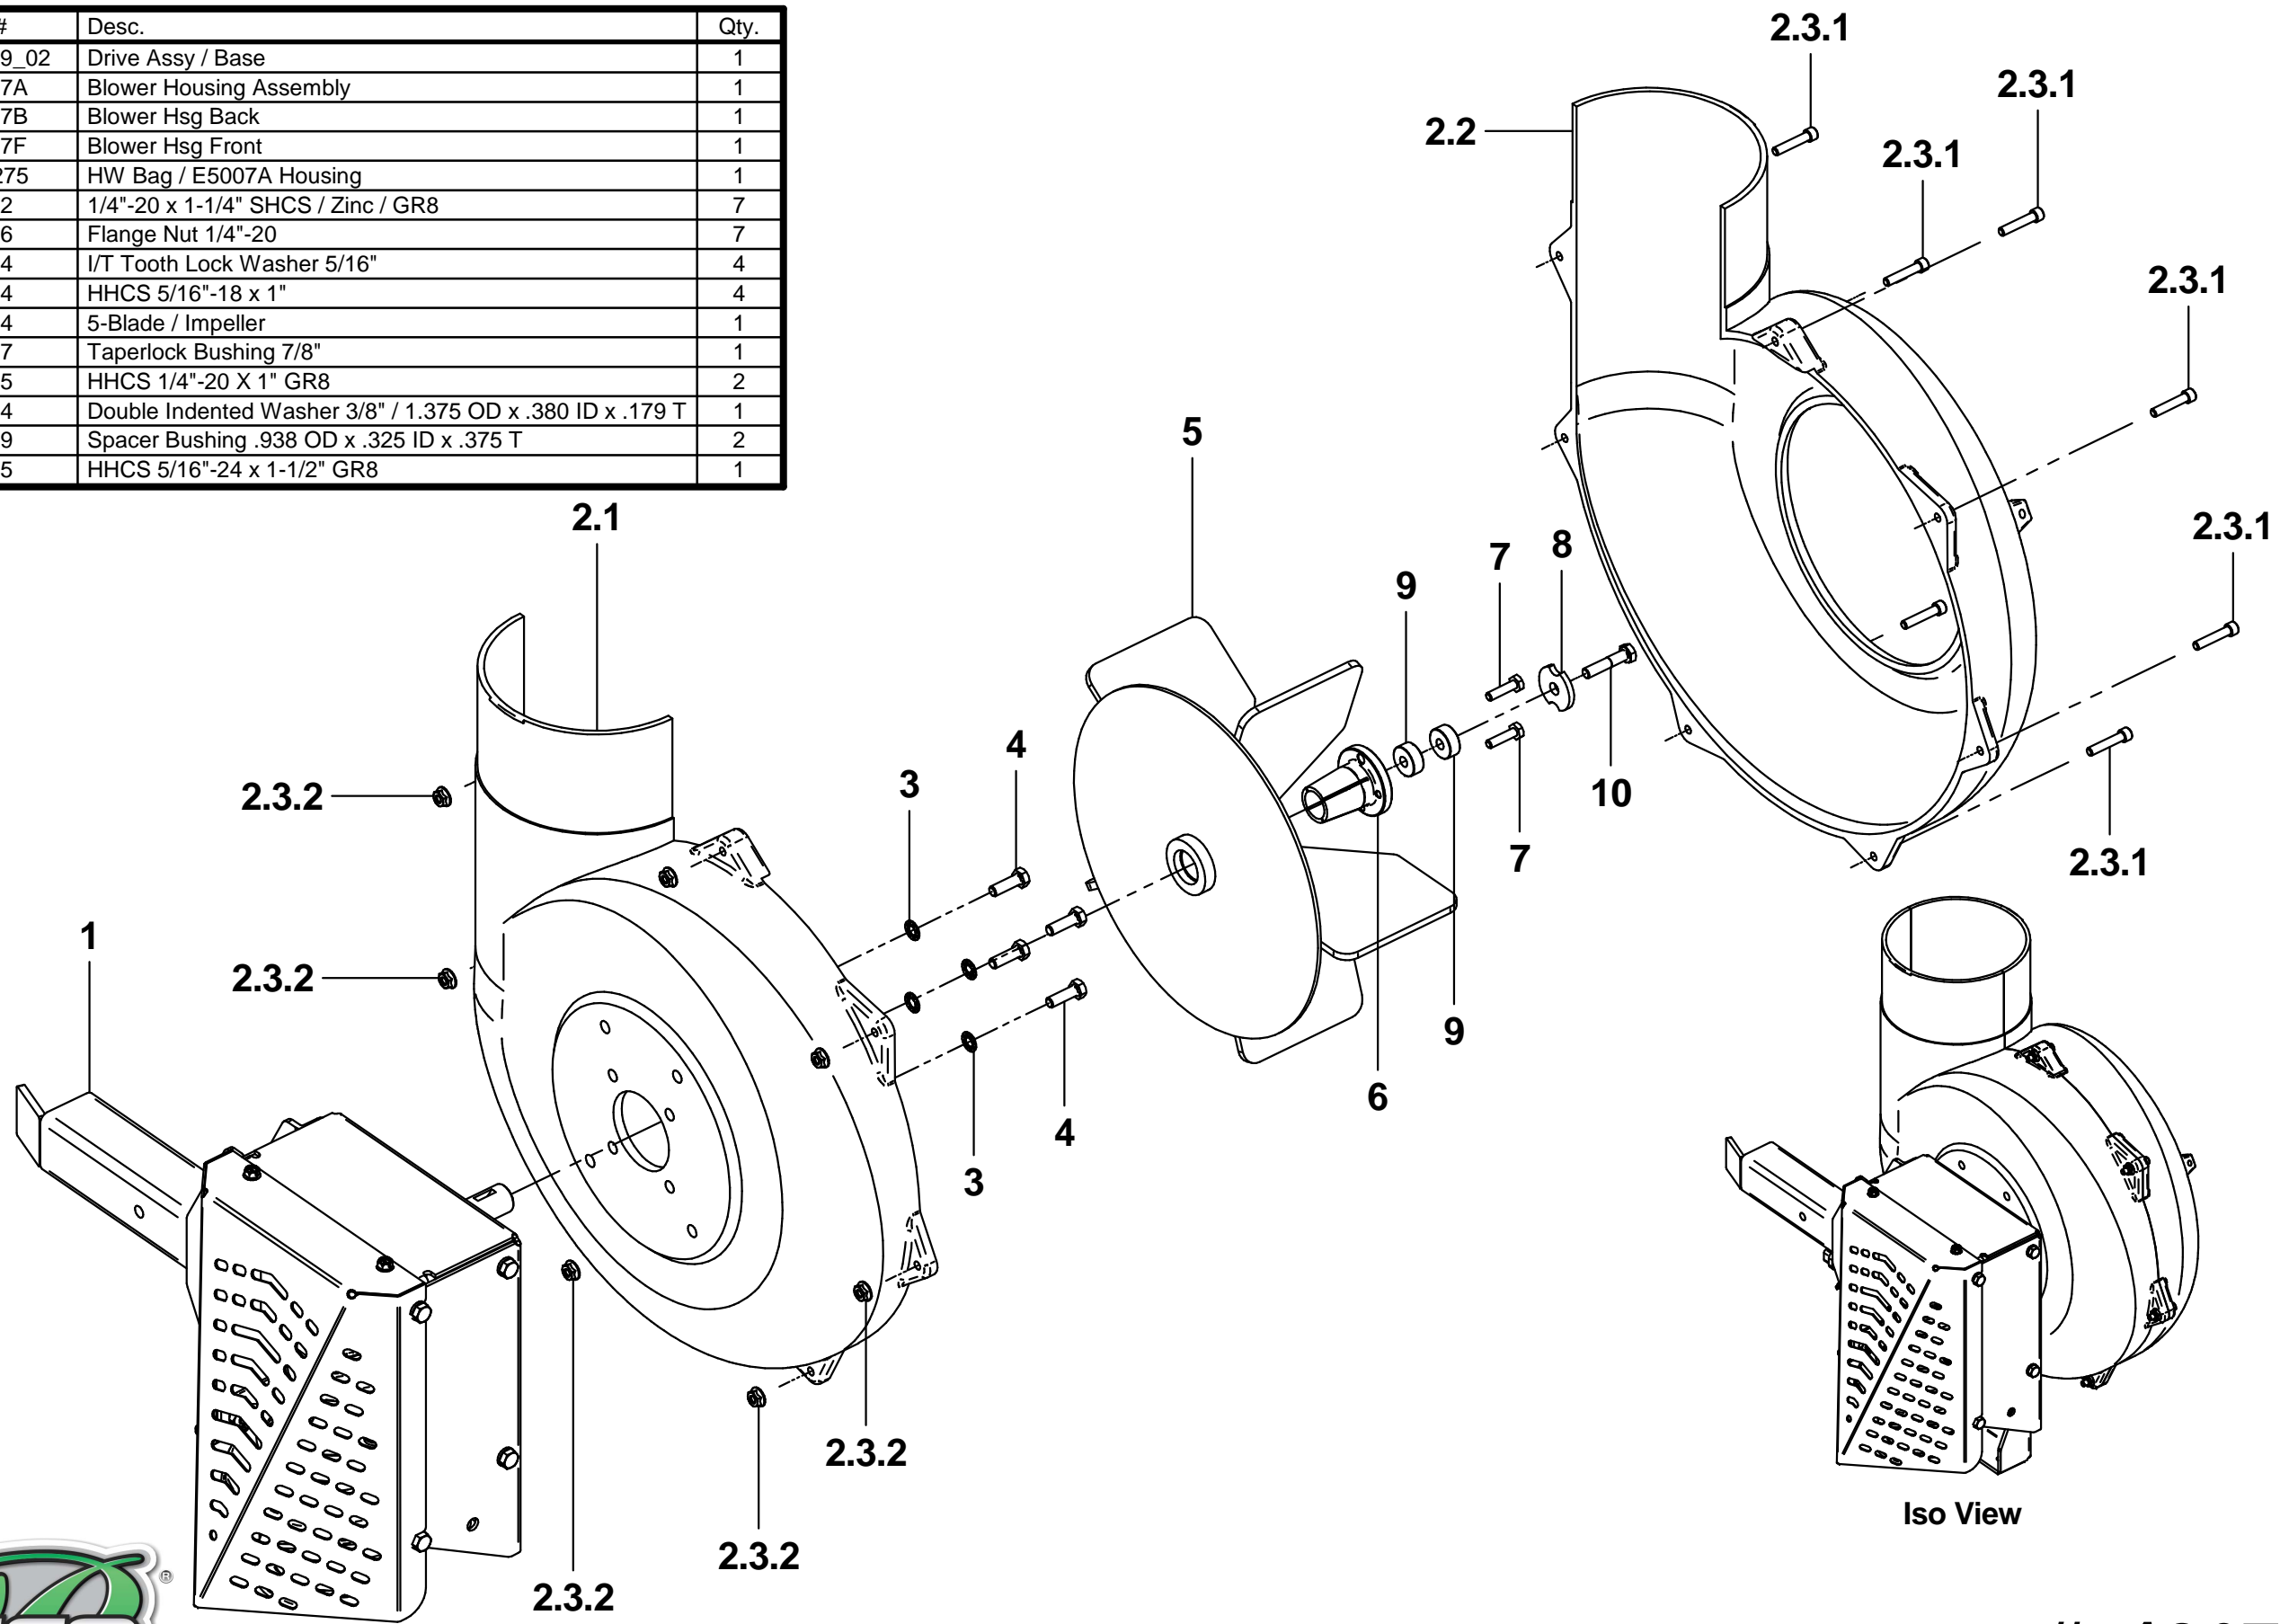

Item #	Part #	Desc.	Qty.
1	A2039_02	Drive Assy / Base	1
2	E5007A	Blower Housing Assembly	1
2.1	E5007B	Blower Hsg Back	1
2.2	E5007F	Blower Hsg Front	1
2.3	HB0275	HW Bag / E5007A Housing	1
2.3.1	K1402	1/4"-20 x 1-1/4" SHCS / Zinc / GR8	7
2.3.2	K1126	Flange Nut 1/4"-20	7
3	K0044	I/T Tooth Lock Washer 5/16"	4
4	K1154	HHCS 5/16"-18 x 1"	4
5	A0644	5-Blade / Impeller	1
6	S0157	Taperlock Bushing 7/8"	1
7	K1225	HHCS 1/4"-20 X 1" GR8	2
8	K0284	Double Indented Washer 3/8" / 1.375 OD x .380 ID x .179 T	1
9	S0159	Spacer Bushing .938 OD x .325 ID x .375 T	2
10	K1465	HHCS 5/16"-24 x 1-1/2" GR8	1

For Reference Only

#: A2072\_01  
 Desc: Drive Assembly / 5-Blade Impeller