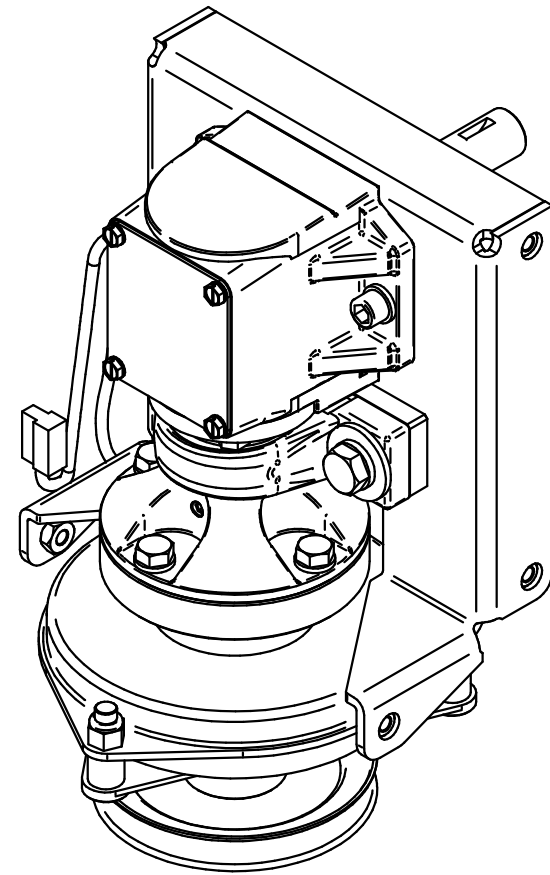

Item #	Part #	Desc.	Qty.
1	B0940	Spacer Plate	1
2	A2034	Drive Mnt Assy	1
3	K0309	3/8"-16 x 1-1/4" SHCS	2
4	K0048	Lock Washer 3/8"	2
5	K0055	Flat Washer 1/2" / 1.383 OD x .560 ID x .120 T	2
6	K0056	Lock Washer 1/2"	2
7	K1234	HHCS 1/2"-13 x 2"	2
8	A2057_01	Drive Assy	1

Iso View

For Reference Only

#: A2060\_01  
 Desc: Mounted Drive Assy