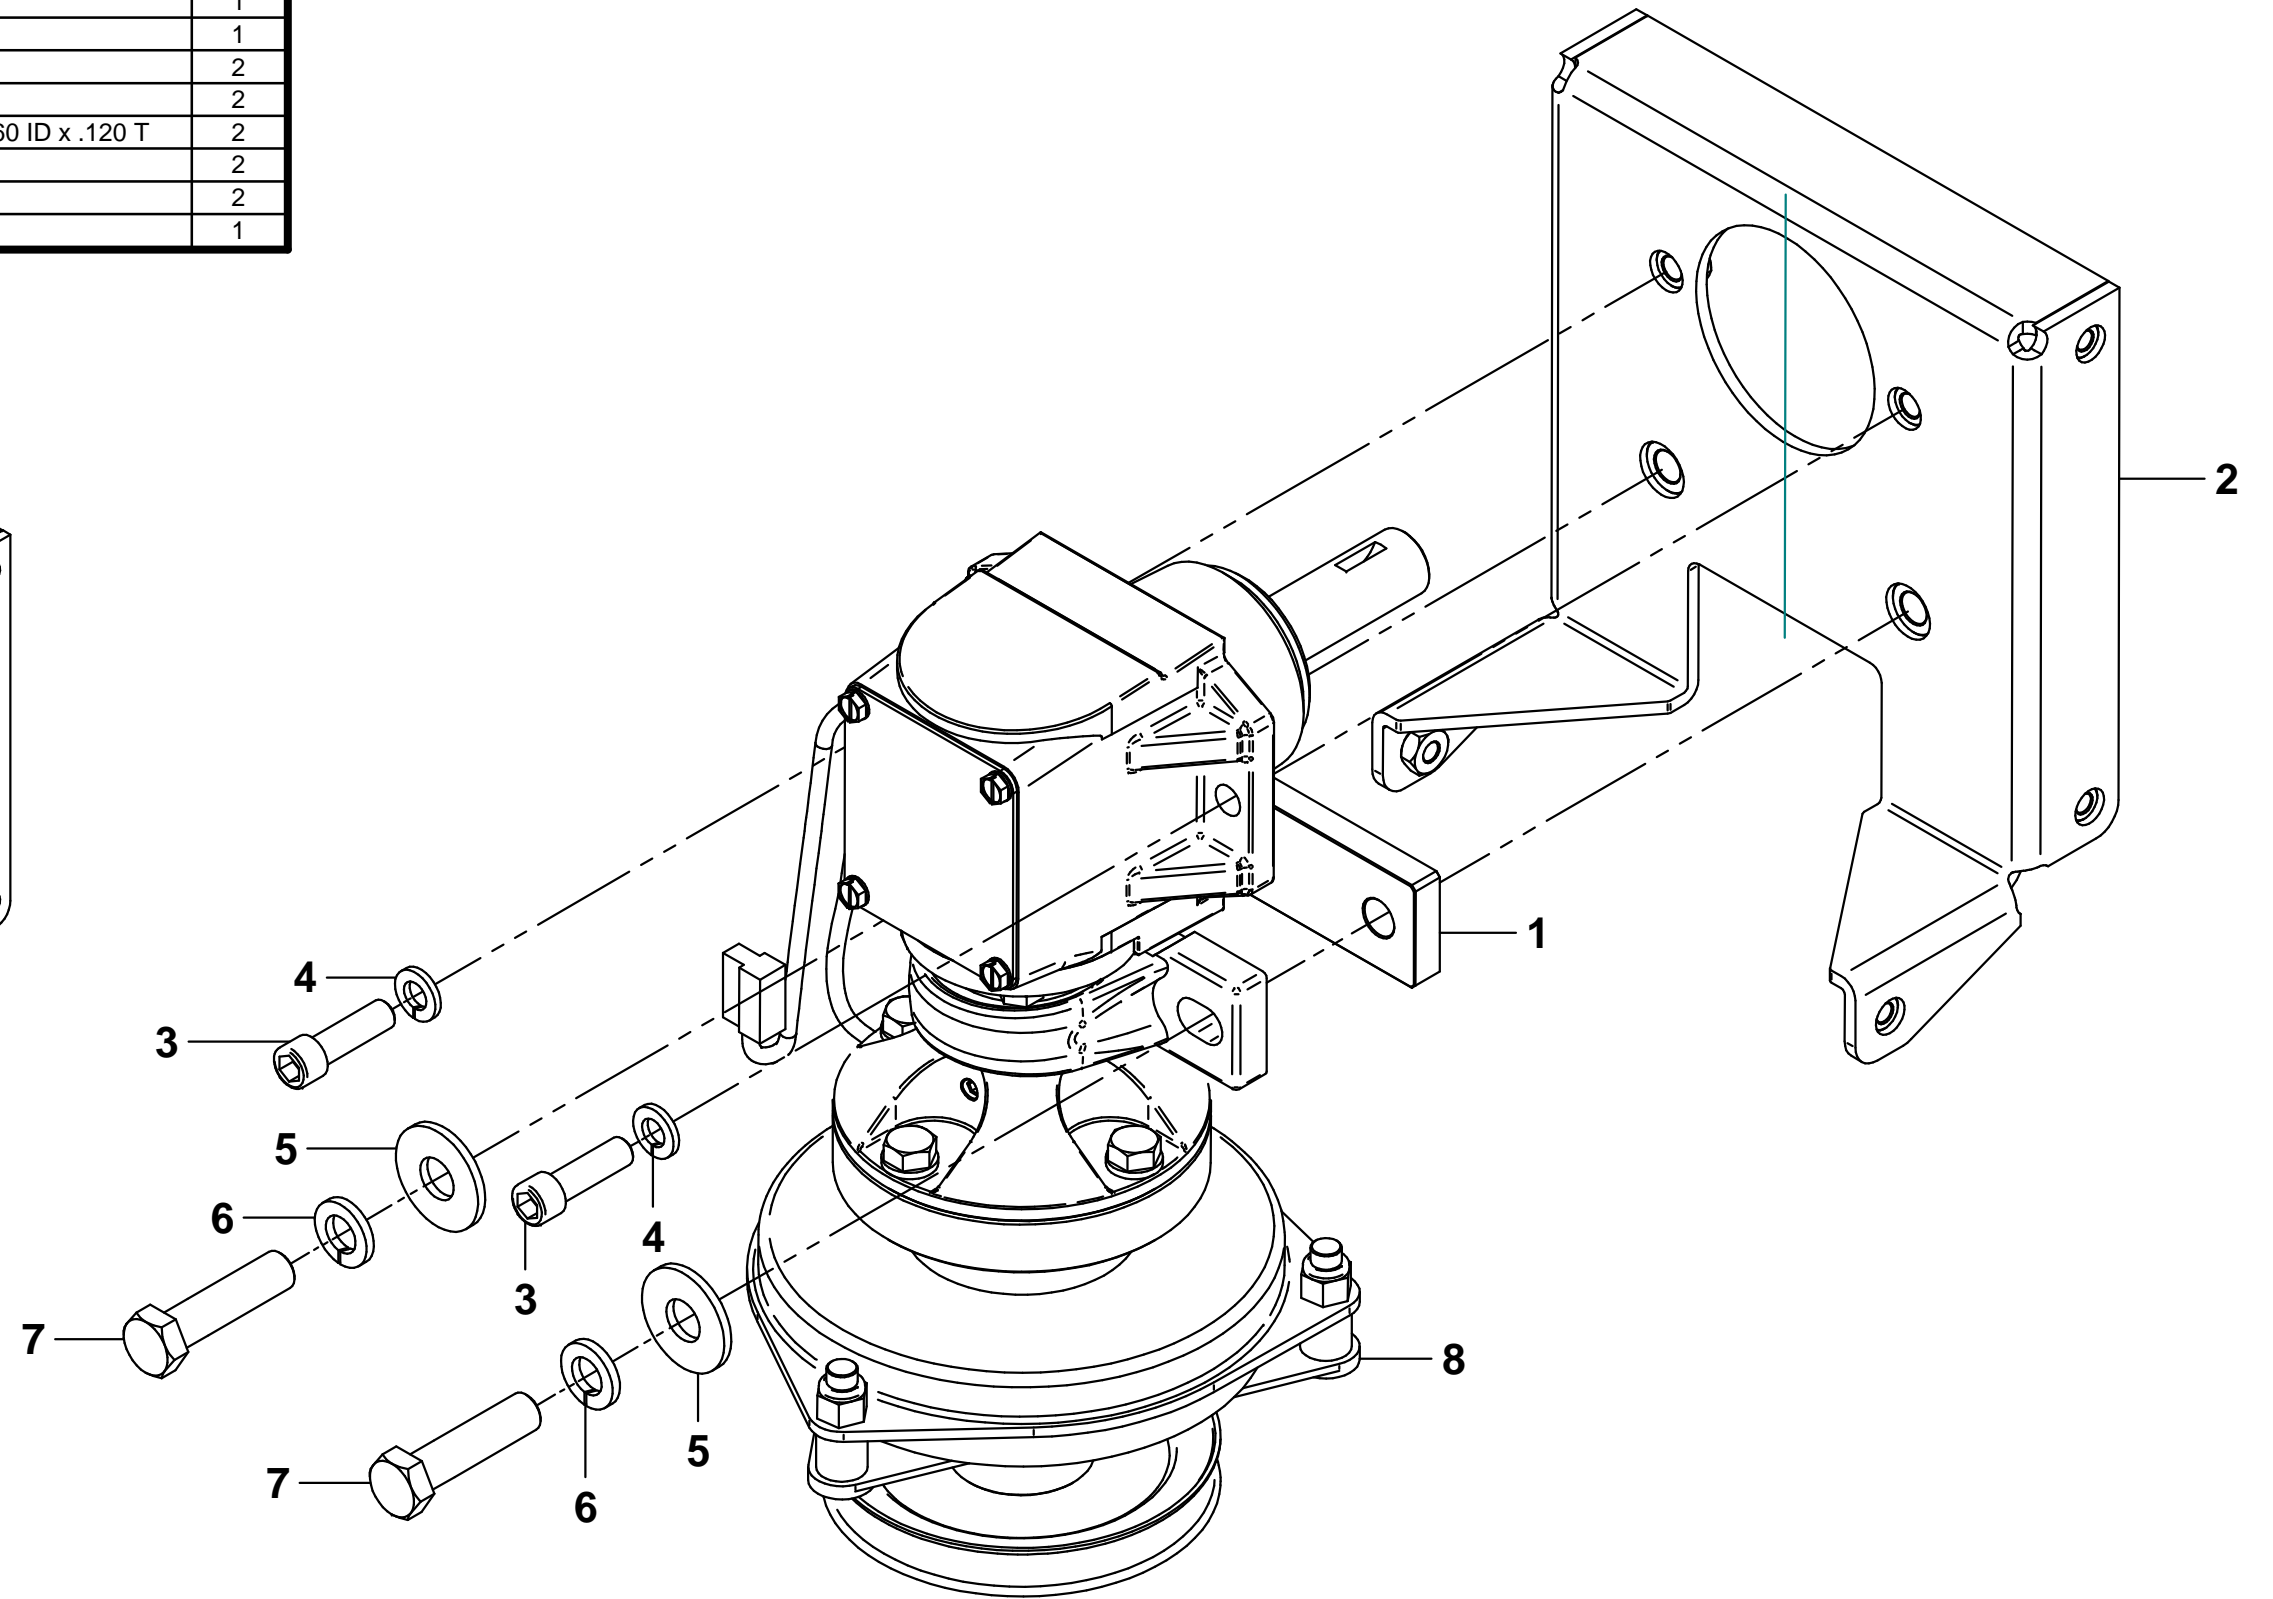

Item #	Part #	Desc.	Qty.
1	B0940	Spacer Plate	1
2	A2034	Drive Mnt Assy	1
3	K0309	3/8"-16 x 1-1/4" SHCS	2
4	K0048	Lock Washer 3/8"	2
5	K0055	Flat Washer 1/2" / 1.383 OD x .560 ID x .120 T	2
6	K0056	Lock Washer 1/2"	2
7	K1234	HHCS 1/2"-13 x 2"	2
8	A2057_01	Drive Assy	1

Iso View

For Reference Only

#: A2060\_01  
 Desc: Mounted Drive Assy