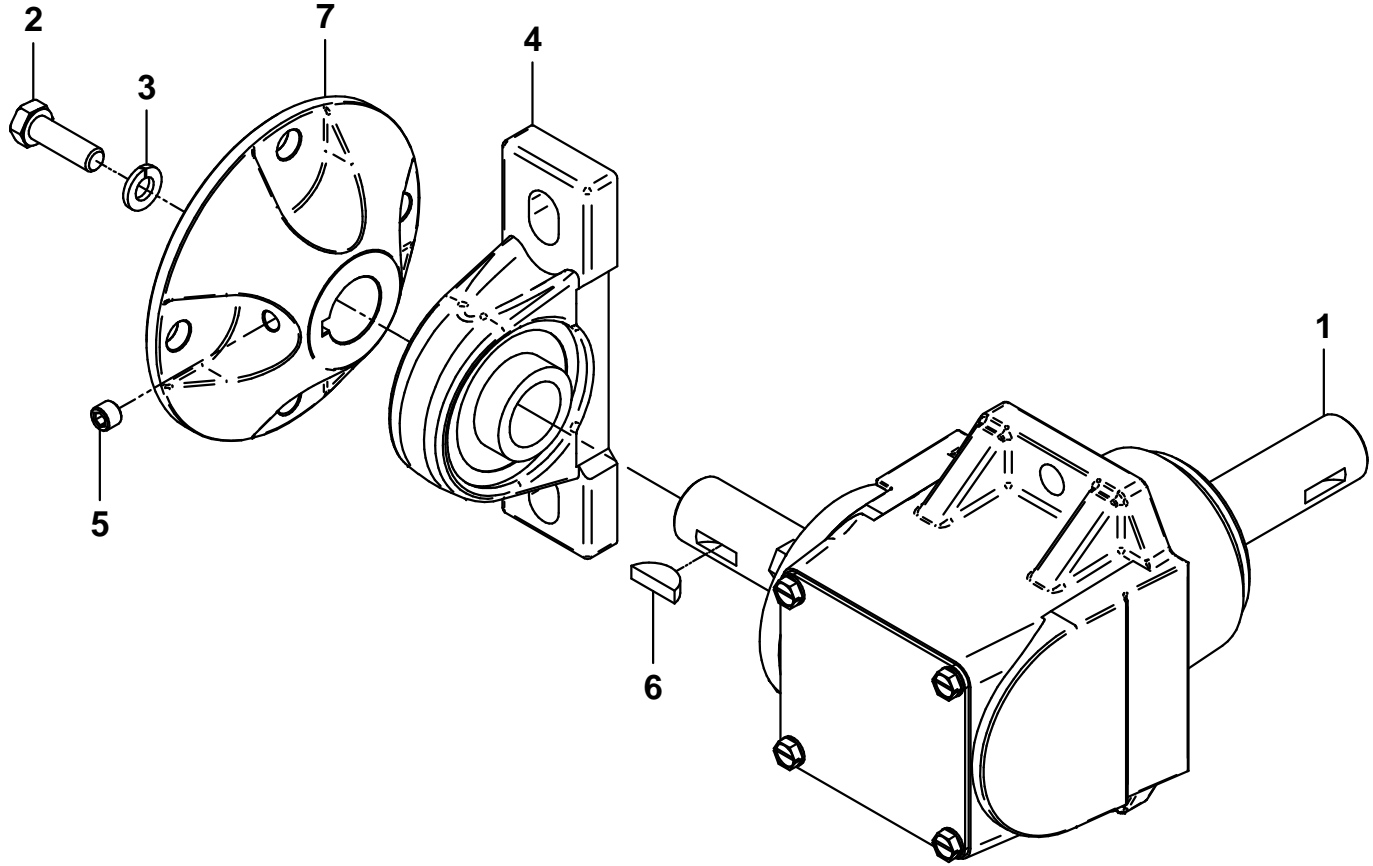

Item #	Part #	Desc.	Qty.
1	M0002	Gearbox	1
2	K0428	HHCS 5/16"-24 x 1" GR8	1
3	K0043	Lock Washer 5/16"	1
4	N0002	Pillow Block Bearing 7/8"	1
5	K0035	Set Screw 5/16"-18 x 1/4" Cup Point	1
6	J0272	Woodruff Key #9	1
7	A2048	Clutch Flange	1

Iso View

For Reference Only

#: A2058
 Desc: Gearbox Sub-Assy