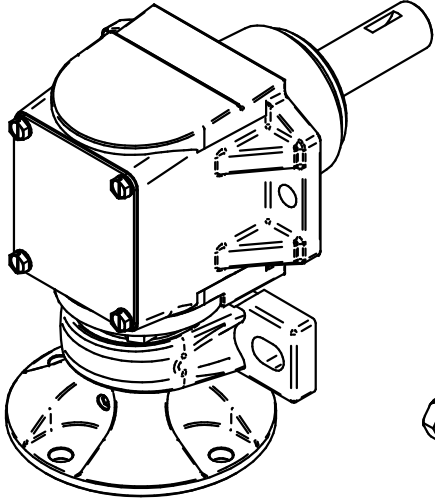

Item #	Part #	Desc.	Qty.
1	M0002	Gearbox	1
2	K0428	HHCS 5/16"-24 x 1" GR8	1
3	K0043	Lock Washer 5/16"	1
4	N0002	Pillow Block Bearing 7/8"	1
5	K0035	Set Screw 5/16"-18 x 1/4" Cup Point	1
6	J0272	Woodruff Key #9	1
7	A2048	Clutch Flange	1

Iso View

For Reference Only

#: A2058
 Desc: Gearbox Sub-Assy