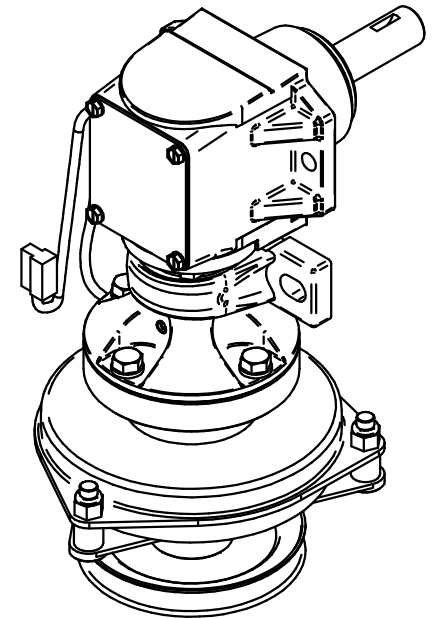

Item #	Part #	Desc.	Qty.
1	K0048	Lock Washer 3/8"	4
2	K0343	HHCS 3/8"-16 x 7/8" GR8	4
3	A2059_01	Clutch Sub-Assy	1
4	A2058	Gearbox Sub-Assy	1

Iso View

For Reference Only

#: A2057_01
Desc: Drive Assy