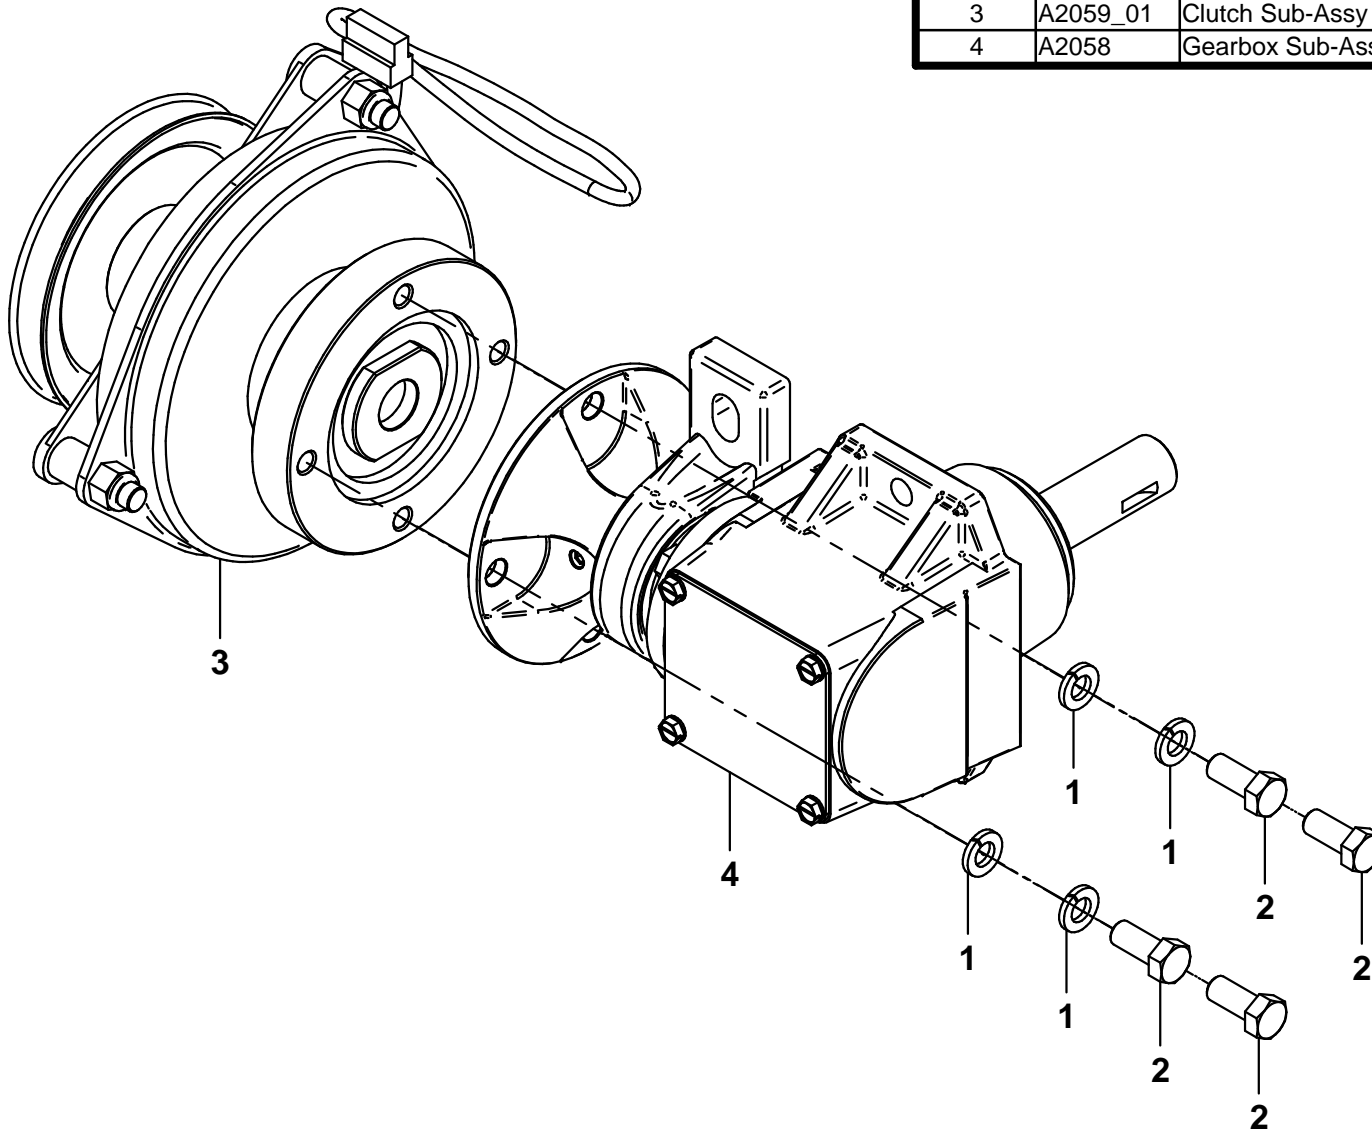

Item #	Part #	Desc.	Qty.
1	K0048	Lock Washer 3/8"	4
2	K0343	HHCS 3/8"-16 x 7/8" GR8	4
3	A2059_01	Clutch Sub-Assy	1
4	A2058	Gearbox Sub-Assy	1

Iso View

For Reference Only

#: A2057_01
Desc: Drive Assy