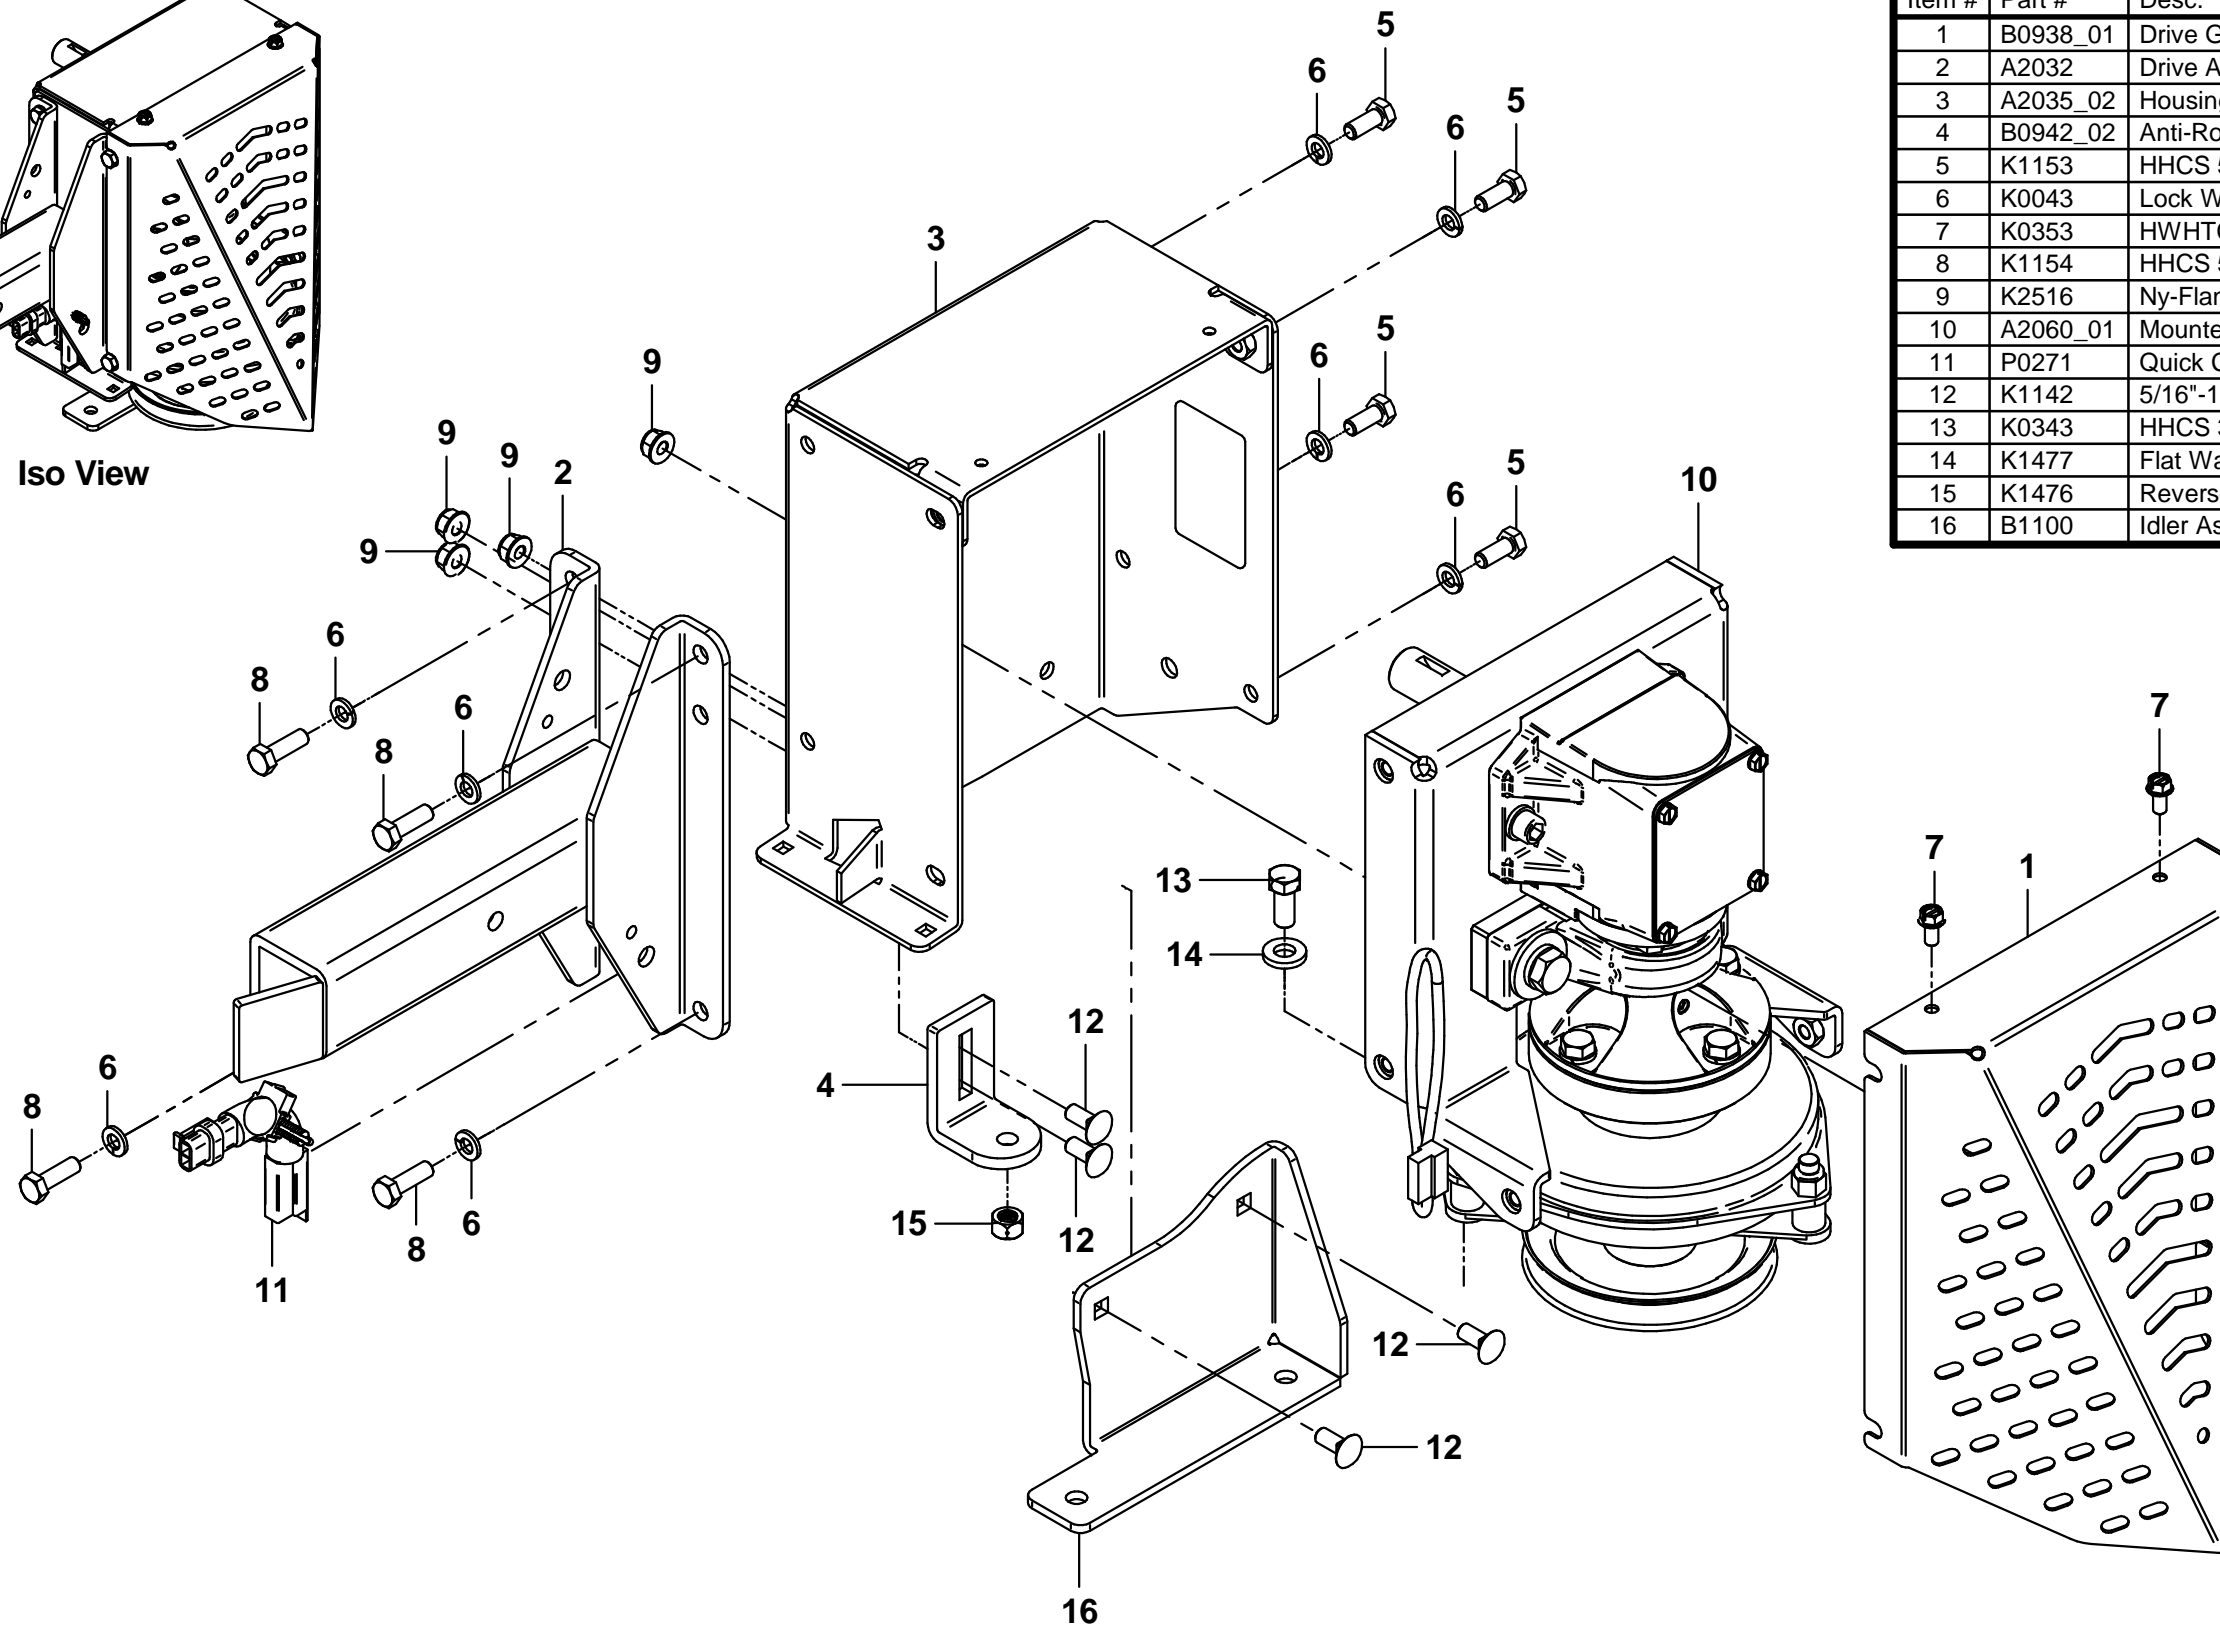

Iso View

Item #	Part #	Desc.	Qty.
1	B0938_01	Drive Guard	1
2	A2032	Drive Arm Assy	1
3	A2035_02	Housing Mnt Assy	1
4	B0942_02	Anti-Rotation Brkt	1
5	K1153	HHCS 5/16"-18 x 3/4"	4
6	K0043	Lock Washer 5/16"	8
7	K0353	HWHTCS 1/4"-20 x 1/2"	2
8	K1154	HHCS 5/16"-18 x 1"	4
9	K2516	Ny-Flange Lock Nut 5/16"-18	4
10	A2060_01	Mounted Drive Assy	1
11	P0271	Quick Connect Wire Harness	1
12	K1142	5/16"-18 x 3/4" Carriage Bolt	4
13	K0343	HHCS 3/8"-16 x 7/8" GR8	1
14	K1477	Flat Washer / 3/8" / .406 ID x .812 OD x .125 Thk	1
15	K1476	Reverse Lock Nut / 3/8"-16 Grade C	1
16	B1100	Idler Assy Mount Plate	1

For Reference Only

#: A2039\_02  
 Desc: Drive Assy / Base