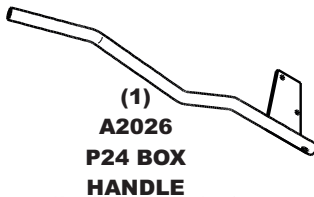

MODEL#: 06742407

MOWER NAME: JOHN DEERE

MOWER MODEL: 1570 TERRAIN CUT

MOWER DECK SIZE: 72"

VAC NAME: PRO 24 WITH 7 HP YANMAR

MANUAL: Q0498

FOR YEAR: 2015 & Newer

REVISED: AUGUST 2017

A0891 - UNIT ASSEMBLY

A0868 BOOT KIT ASSY. 72" DECK

A2052 - THROTTLE KIT

(1)
HB0660
THROTTLE
KIT H.W. BAG

(1)
A0660
THROTTLE
KIT ASSY.

(1)
A0666
THROTTLE
MNT. PL. ASSY.