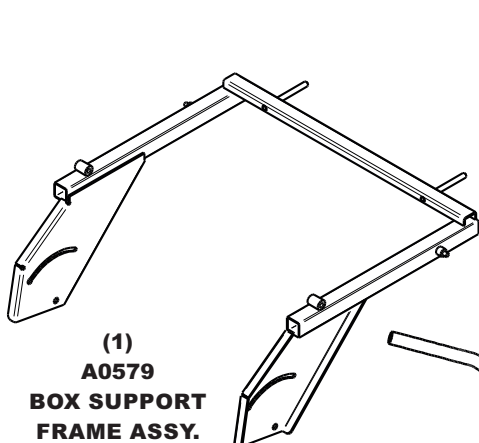

MODEL#: 06742407

MOWER NAME: JOHN DEERE

MOWER MODEL: 1570 TERRAIN CUT

MOWER DECK SIZE: 72"

VAC NAME: PRO 24 WITH 7 HP YANMAR

MANUAL: Q0498

FOR YEAR: 2015 & Newer

REVISED: AUGUST 2017

A0891 - UNIT ASSEMBLY

A0868 BOOT KIT ASSY. 72" DECK

A2052 - THROTTLE KIT

(1)
HB0660
THROTTLE
KIT H.W. BAG

(1)
A0660
THROTTLE
KIT ASSY.

(1)
A0666
THROTTLE
MNT. PL. ASSY.