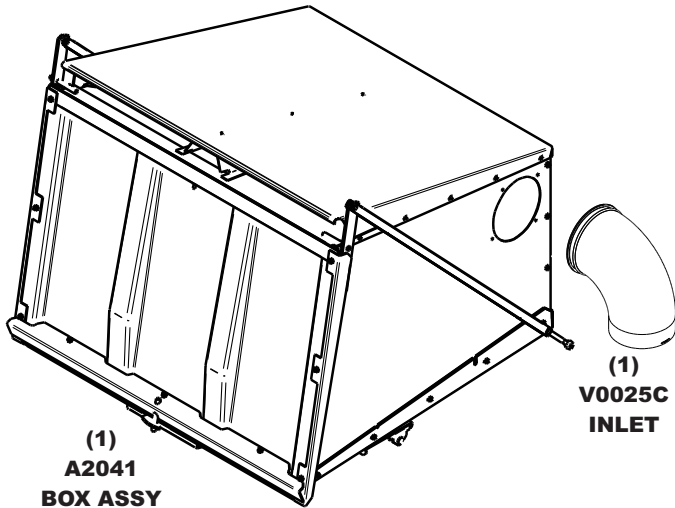

MODEL#: 06742407

MOWER NAME: JOHN DEERE

MOWER MODEL: 1570 TERRAIN CUT

MOWER DECK SIZE: 72"

VAC NAME: PRO 24 WITH 7 HP YANMAR

MANUAL: Q0498

FOR YEAR: 2015 & Newer

REVISED: AUGUST 2017

A0891 - UNIT ASSEMBLY

A0868 BOOT KIT ASSY. 72" DECK

A2052 - THROTTLE KIT

(1)
HB0660
THROTTLE
KIT H.W. BAG

(1)
A0660
THROTTLE
KIT ASSY.

(1)
A0666
THROTTLE
MNT. PL. ASSY.