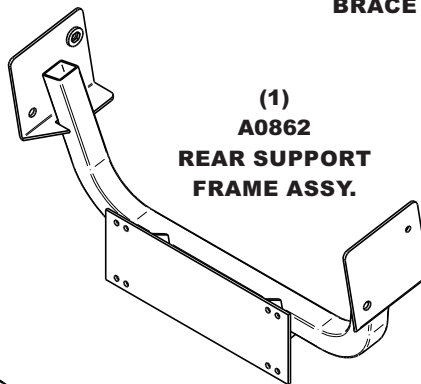

MODEL#: 06742407

MOWER NAME: JOHN DEERE

MOWER MODEL: 1570 TERRAIN CUT

MOWER DECK SIZE: 72"

VAC NAME: PRO 24 WITH 7 HP YANMAR

MANUAL: Q0498

FOR YEAR: 2015 & Newer

REVISED: AUGUST 2017

A0891 - UNIT ASSEMBLY

A0868 BOOT KIT ASSY. 72" DECK

A2052 - THROTTLE KIT

(1)
HB0660
THROTTLE
KIT H.W. BAG

(1)
A0660
THROTTLE
KIT ASSY.

(1)
A0666
THROTTLE
MNT. PL. ASSY.