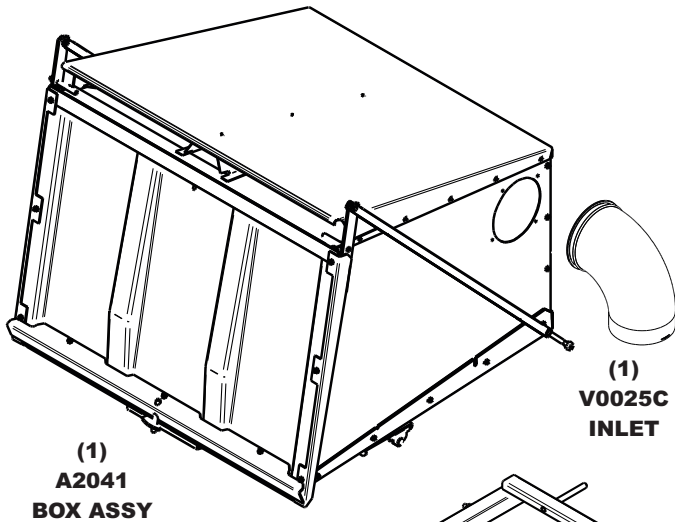

# MODEL#: 06742406

MOWER NAME: JOHN DEERE

MOWER MODEL: 1570 TERRAIN CUT

MOWER DECK SIZE: 60"

VAC NAME: PRO 24 WITH 7 HP YANMAR

MANUAL: Q0498

FOR YEAR: 2015 & Newer

REVISED: AUGUST 2017

## A0891 - UNIT ASSEMBLY