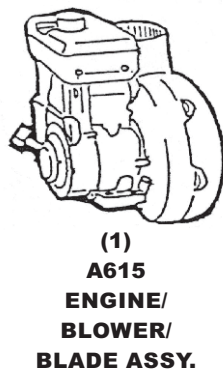

MODEL#: 06742405

MOWER NAME: JOHN DEERE

MOWER MODEL: 1570 TERRAIN CUT

MOWER DECK SIZE: 72"

VAC NAME: PRO 24 WITH 10 HP B&S VANGUARD

MANUAL: Q0498

FOR YEAR: 2015 & Newer

REVISED:

A0890 - UNIT ASSEMBLY

A2052 - THROTTLE KIT

(1)
HB0660
THROTTLE
KIT H.W. BAG

(1)
A0660
THROTTLE
KIT ASSY.

(1)
A0666
THROTTLE
MNT. PL. ASSY.

(1)
HB0316
UNIT ASSY.
H.W. BAG

A0868 BOOT KIT ASSY. 72" DECK

(1)
HB0218
BOOT KIT
H.W. BAG

(1)
E1127
BOOT

(1)
B1856
BOOT PLATE