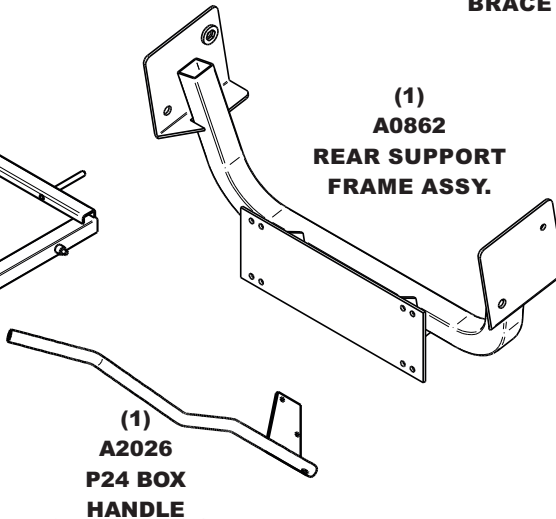

MODEL#: 06742405

MOWER NAME: JOHN DEERE

MOWER MODEL: 1570 TERRAIN CUT

MOWER DECK SIZE: 72"

VAC NAME: PRO 24 WITH 10 HP B&S VANGUARD

MANUAL: Q0498

FOR YEAR: 2015 & Newer

REVISED:

A0890 - UNIT ASSEMBLY

A2052 - THROTTLE KIT

(1)
HB0660
THROTTLE
KIT H.W. BAG

(1)
A0660
THROTTLE
KIT ASSY.

(1)
A0666
THROTTLE
MNT. PL. ASSY.

(1)
HB0316
UNIT ASSY.
H.W. BAG

A0868 BOOT KIT ASSY. 72" DECK

(1)
HB0218
BOOT KIT
H.W. BAG

(1)
E1127
BOOT

(1)
B1856
BOOT PLATE