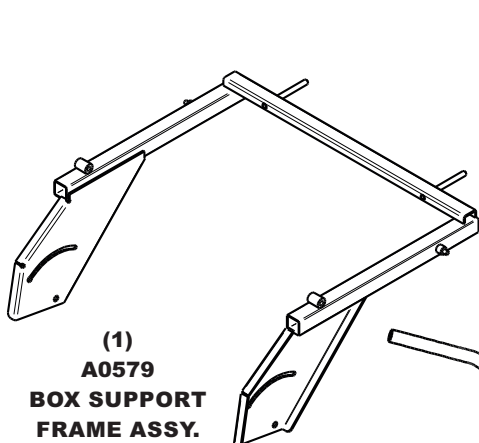

MODEL#: 06742405

MOWER NAME: JOHN DEERE

MOWER MODEL: 1570 TERRAIN CUT

MOWER DECK SIZE: 72"

VAC NAME: PRO 24 WITH 10 HP B&S VANGUARD

MANUAL: Q0498

FOR YEAR: 2015 & Newer

REVISED:

A0890 - UNIT ASSEMBLY

A2052 - THROTTLE KIT

(1)
HB0660
THROTTLE
KIT H.W. BAG

(1)
A0660
THROTTLE
KIT ASSY.

(1)
A0666
THROTTLE
MNT. PL. ASSY.

(1)
HB0316
UNIT ASSY.
H.W. BAG

A0868 BOOT KIT ASSY. 72" DECK

(1)
HB0218
BOOT KIT
H.W. BAG