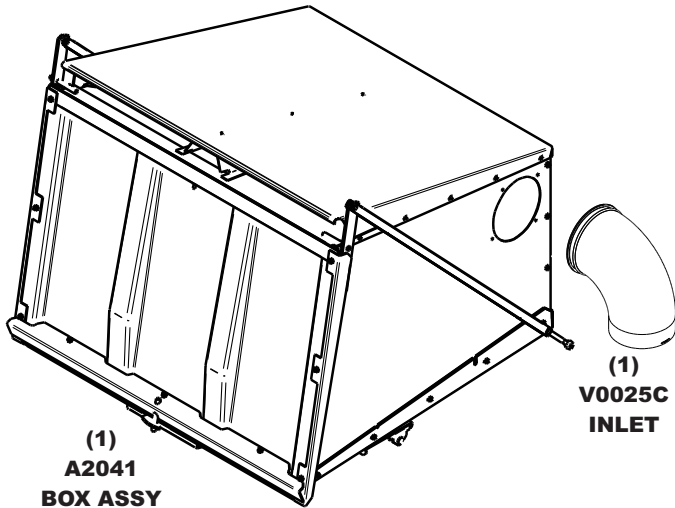

MODEL#: 06742405

MOWER NAME: JOHN DEERE

MOWER MODEL: 1570 TERRAIN CUT

MOWER DECK SIZE: 72"

VAC NAME: PRO 24 WITH 10 HP B&S VANGUARD

MANUAL: Q0498

FOR YEAR: 2015 & Newer

REVISED:

A0890 - UNIT ASSEMBLY

A2052 - THROTTLE KIT

(1)
HB0660
THROTTLE
KIT H.W. BAG

(1)
A0660
THROTTLE
KIT ASSY.

(1)
A0666
THROTTLE
MNT. PL. ASSY.

(1)
HB0316
UNIT ASSY.
H.W. BAG

A0868 BOOT KIT ASSY. 72" DECK

(1)
HB0218
BOOT KIT
H.W. BAG