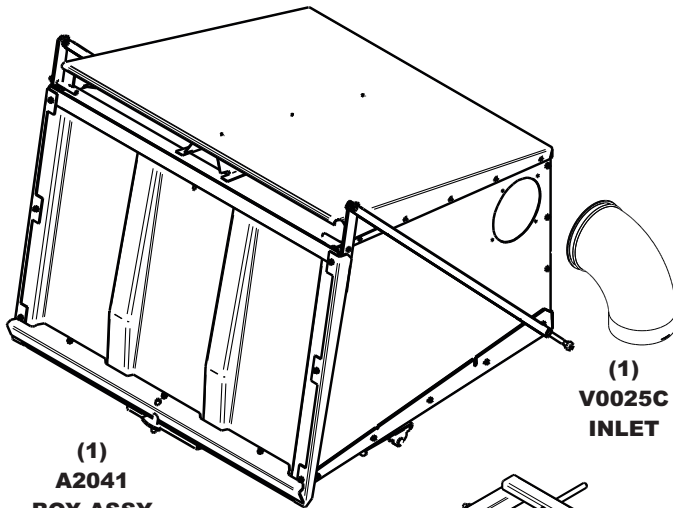

MODEL#: 06742404

MOWER NAME: JOHN DEERE

MOWER MODEL: 1570 TERRAIN CUT

MOWER DECK SIZE: 60"

VAC NAME: PRO 24 WITH 10 HP B&S VANGUARD

MANUAL: Q0498

FOR YEAR: 2015 & Newer

REVISED:

A0890 - UNIT ASSEMBLY

(1)
A2041
BOX ASSY

(1)
V0025C
INLET

(1)
9" x 40"
LOWER
HOSE

(1)
7" x 74"
UPPER
HOSE

(1)
B0212
FRAME
SUPPORT
BRACE

(1)
A0579
BOX SUPPORT
FRAME ASSY

(1)
A2022
ENGINE MNT.
ARM ASSY.