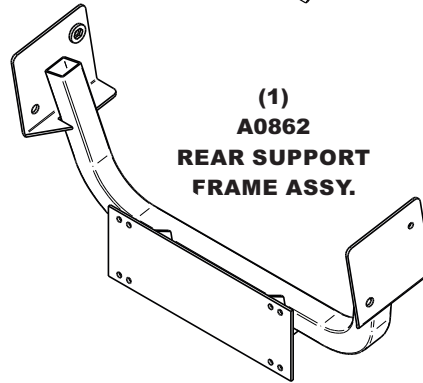

A0890 - UNIT ASSEMBLY

(1)
A2041
BOX ASSY

(1)
V0025C
INLET

(1)
9" x 40"
LOWER
HOSE

(1)
7" x 74"
UPPER
HOSE

(1)
B0212
FRAME
SUPPORT
BRACE

(1)
A0579
BOX SUPPORT
FRAME ASSY

(1)
A2022
ENGINE MNT.
ARM ASSY.

(1)
A2026
P24 BOX
HANDLE

(1)
A0862
REAR SUPPORT
FRAME ASSY.

(1)
HB0316
UNIT ASSY.
H.W. BAG

A0869 BOOT KIT ASSY. 60" DECK

(1)
HB0239
BOOT KIT
H.W. BAG

(1)
E1127
BOOT

(1)
B1815
BOOT PLATE

(1)
B4331
BOOT ROD