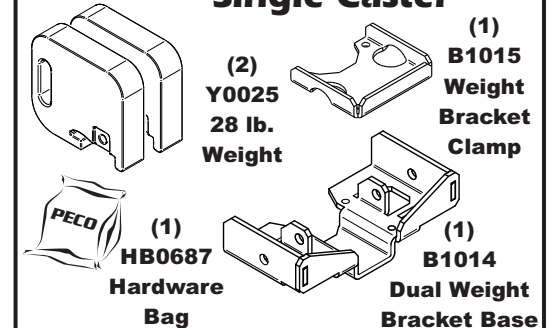

Revision #: 1 - Updated PTO-X - XY 1/2/2019

Fits Year(s): 2018-Newer

A2211 Vac Kit

A2212 Mount Kit

A2213 Boot Kit

A2121 Dual Weight Kit/ Single Caster

A2121 Dual Weight Kit/ Single Caster