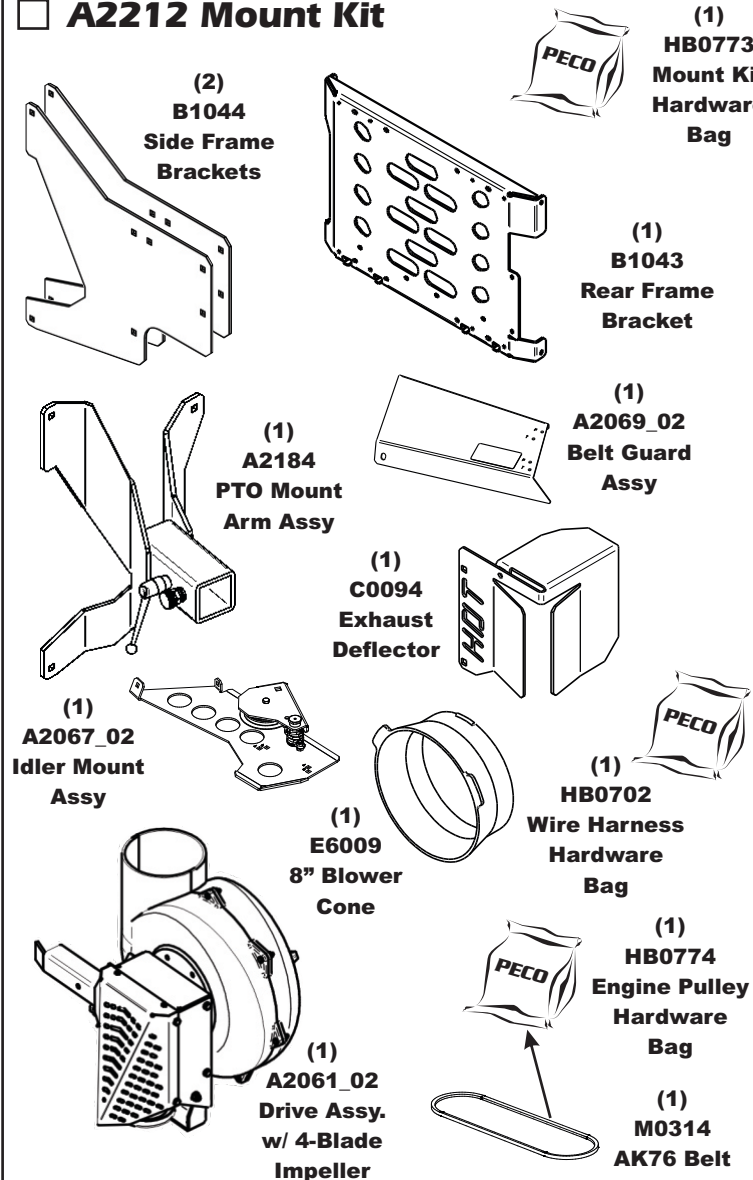

Unit Model #: 54131501

Mower: Kioti

Owner's Manual: Q0539

Mower Type: ZXC

Deck Size: 48", 52" & 60"

Vac Type: P3B

Deck Type:

Drive Type: PTO-X

Revision #: 1 - Updated PTO-X - XY 1/2/2019

Fits Year(s): 2018-Newer

A2211 Vac Kit

A2212 Mount Kit

A2213 Boot Kit

A2121 Dual Weight Kit/ Single Caster

A2121 Dual Weight Kit/ Single Caster