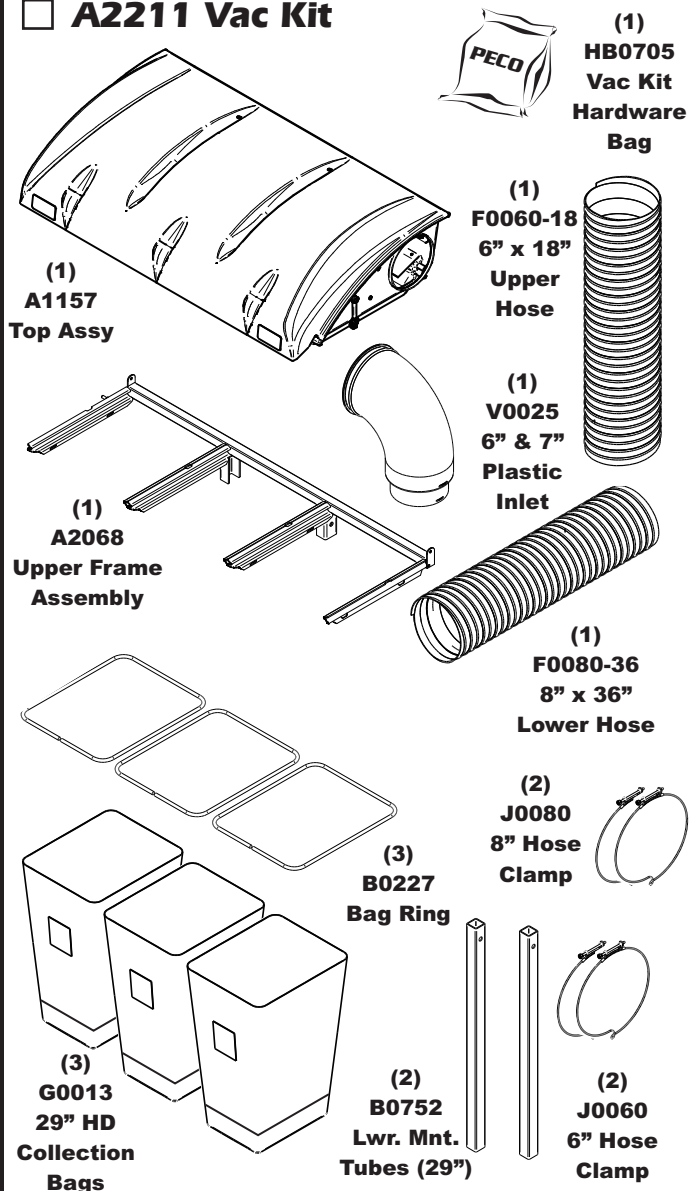

Unit Model #: 54131501

Mower: Kioti

Owner's Manual: Q0539

Mower Type: ZXC

Deck Size: 48", 52" & 60"

Vac Type: P3B

Deck Type:

Drive Type: PTO-X

Revision #: 1 - Updated PTO-X - XY 1/2/2019

Fits Year(s): 2018-Newer

A2211 Vac Kit

A2212 Mount Kit

A2213 Boot Kit

A2121 Dual Weight Kit/ Single Caster

A2121 Dual Weight Kit/ Single Caster