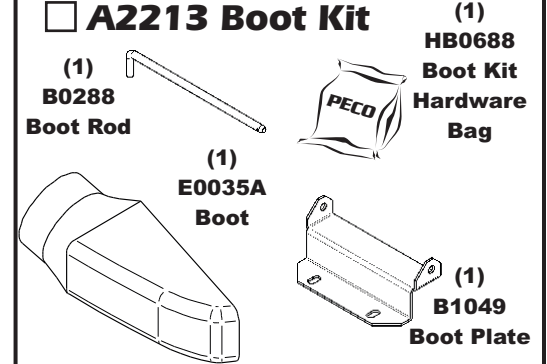

Revision #: 1 - Updated PTO-X - XY 1/2/2019

Fits Year(s): 2018-Newer

A2211 Vac Kit

A2212 Mount Kit

A2213 Boot Kit

A2121 Dual Weight Kit/ Single Caster

A2121 Dual Weight Kit/ Single Caster