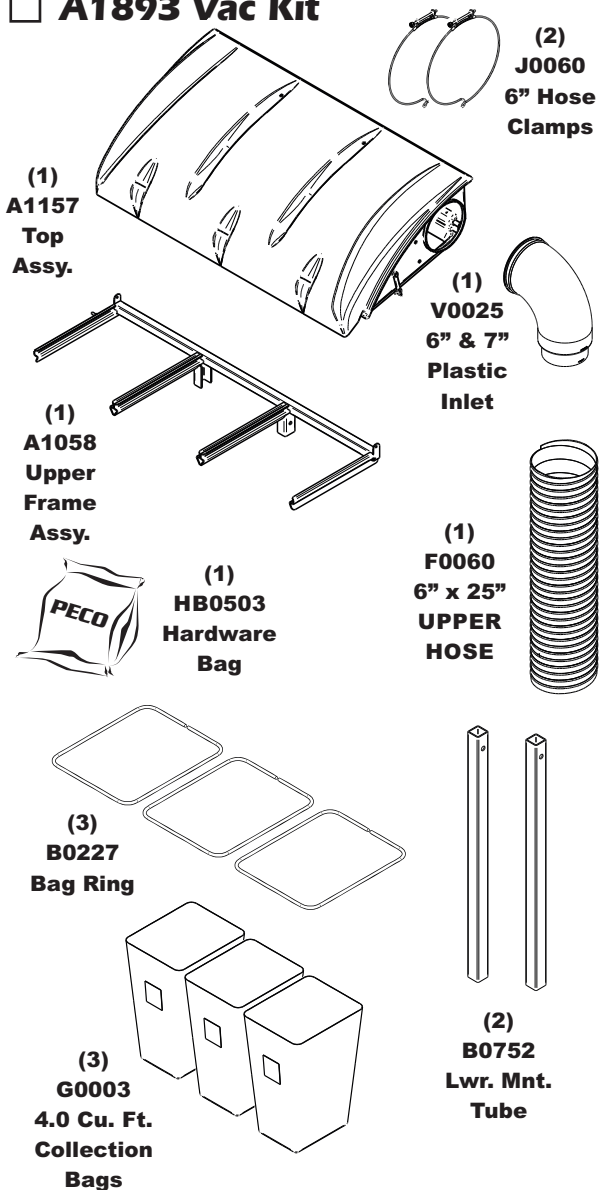

Unit Model #: 23131501

Mower & Type: Bob-Cat ProCat SE (H & J-Series) & Predator Pro (J-Series)

Owner's Manual: Q0453

Mower Model: 942520H-J, 942521H-J, 942522H-J, 942523H-J, 942514J, 942515J

Deck Size: 52" & 61"

Vac Type: 15 Cu. Ft. Pro 3 Bagger

Deck Type: DuraDeck

Drive Type: PTO Drive

Revision #: Final Release 3/7/13

Fits Year(s): 2012 - 2016

A1893 Vac Kit

A1886 Mount Kit

A1800 Boot Kit

A1729 Weight Kit