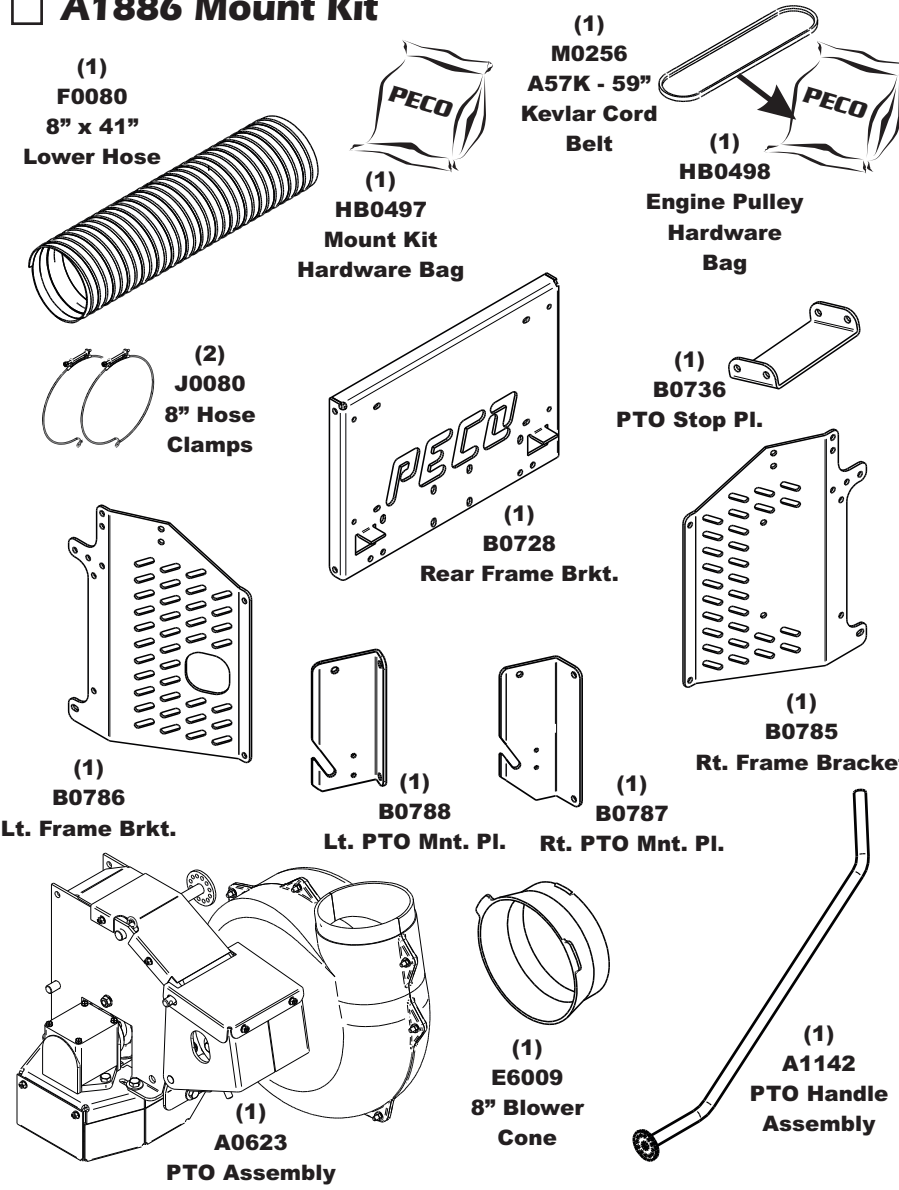

Vac Type: 15 Cu. Ft. Pro 3 Bagger

Deck Type: DuraDeck

Drive Type: PTO Drive

Revision #: Final Release 3/7/13

Fits Year(s): 2012 - 2016

A1893 Vac Kit

A1886 Mount Kit

A1800 Boot Kit

A1729 Weight Kit