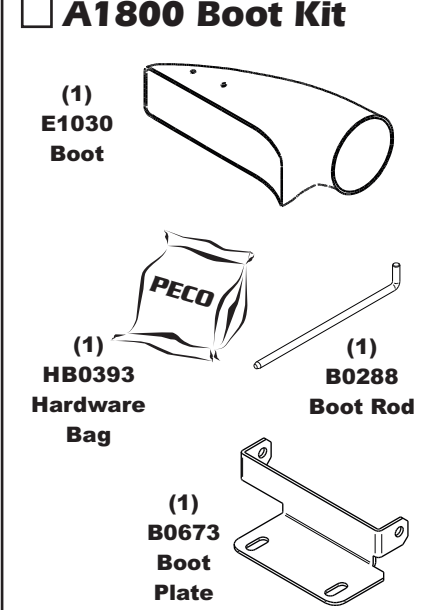

Unit Model #: 23131501

Mower & Type: Bob-Cat ProCat SE (H & J-Series) & Predator Pro (J-Series)

Owner's Manual: Q0453

Mower Model: 942520H-J, 942521H-J, 942522H-J, 942523H-J, 942514J, 942515J

Deck Size: 52" & 61"

Vac Type: 15 Cu. Ft. Pro 3 Bagger

Deck Type: DuraDeck

Drive Type: PTO Drive

Revision #: Final Release 3/7/13

Fits Year(s): 2012 - 2016

A1893 Vac Kit

A1886 Mount Kit

A1800 Boot Kit

A1729 Weight Kit