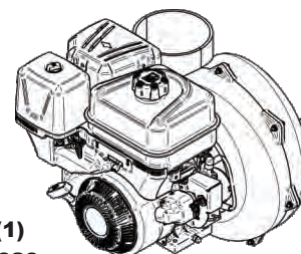

Unit Model #: 752202

Mower:

Owner's Manual: Q0059

Mower Type:

Deck Size:

Vac Type: Pro22 (22 Cu. Ft.)

Deck Type:

Drive Type: Yanmar 7HP Diesel

Revision #: 0

Fits Year(s): 2019 & Newer

Crate Contents

Upper & Lower Hoses are placed inside the Box Assembly

(1)
F0080-66
8" x 70"
Lower Hose

(1)
F0070-32
7" x 32"
Upper Hose

(1)
Engine Drive Box

(1)
A7501
22 Cu. Ft.
Box Assy.

Engine Drive Box

(1)
A620
Yanmar 7HP
Engine Assy

(1)
A1212
Throttle
Plate Assy

(1)
E6008
8" Blower
Cone

(1)
A2152
Wiring Kit
HW Bag

Components Box Contents

(2)
J0070
6" Hose
Clamps

(1)
HB0704
Inlet Kit
HW Bag