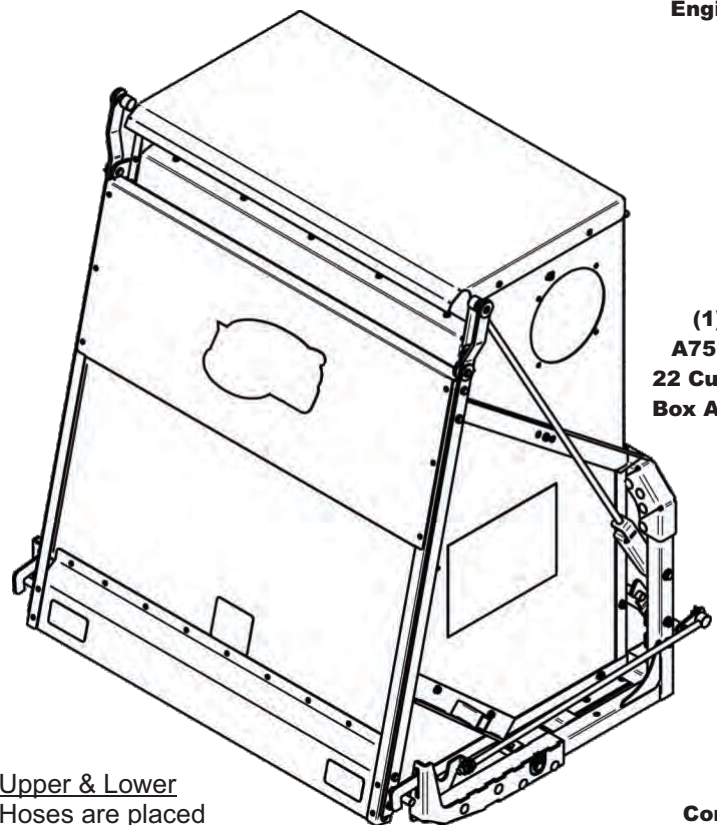

Unit Model #: 752202

Mower:

Owner's Manual: Q0059

Mower Type:

Deck Size:

Vac Type: Pro22 (22 Cu. Ft.)

Deck Type:

Drive Type: Yanmar 7HP Diesel

Revision #: 0

Fits Year(s): 2019 & Newer

Crate Contents

Upper & Lower Hoses are placed inside the Box Assembly

(1)
F0080-66
8" x 70"
Lower Hose

(1)
F0070-32
7" x 32"
Upper Hose

(1)
Engine Drive Box

(1)
A7501
22 Cu. Ft.
Box Assy.

Engine Drive Box

(1)
A620
Yanmar 7HP
Engine Assy

(1)
A1212
Throttle
Plate Assy

(1)
E6008
8" Blower
Cone

(1)
A2152
Wiring Kit
HW Bag

Components Box Contents

(2)
J0070
6" Hose
Clamps

(1)
HB0704
Inlet Kit
HW Bag