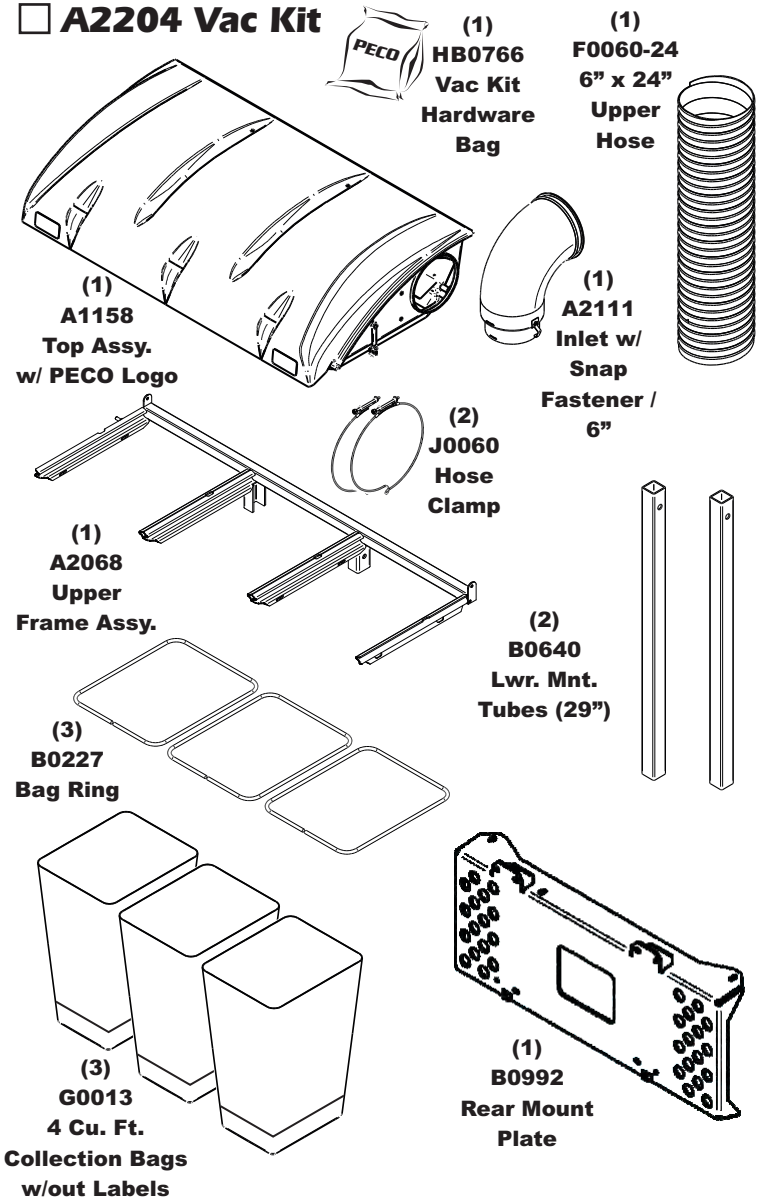

Unit Model #: 28131502

Mower: Kubota Owner's Manual: Q0537

Mower Type: Z700 Series

Deck Size: 54" & 60" Vac Type: P3B (15 Cu. Ft.)

Deck Type: Drive Type: PTO-X Driven

Revision #: 2 - Updated Boot Kit - XY 8/23/2019 Fits Year(s): 2018 & Newer

A2204 Vac Kit

A2203 Mount Kit

A2206 Boot Kit

A2121 Dual Weight Kit / Single Caster

A2121 Dual Weight Kit / Single Caster