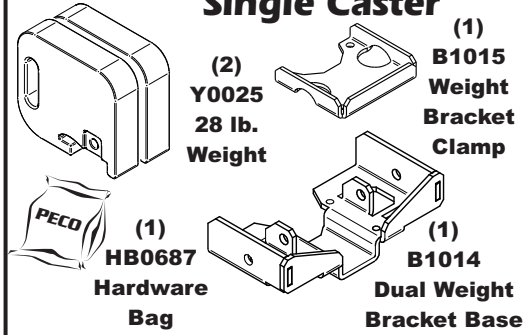

Unit Model #: 28131502

Mower: Kubota Owner's Manual: Q0537

Mower Type: Z700 Series

Deck Size: 54" & 60" Vac Type: P3B (15 Cu. Ft.)

Deck Type: Drive Type: PTO-X Driven

Revision #: 2 - Updated Boot Kit - XY 8/23/2019 Fits Year(s): 2018 & Newer

A2204 Vac Kit

A2203 Mount Kit

A2206 Boot Kit

A2121 Dual Weight Kit / Single Caster

A2121 Dual Weight Kit / Single Caster