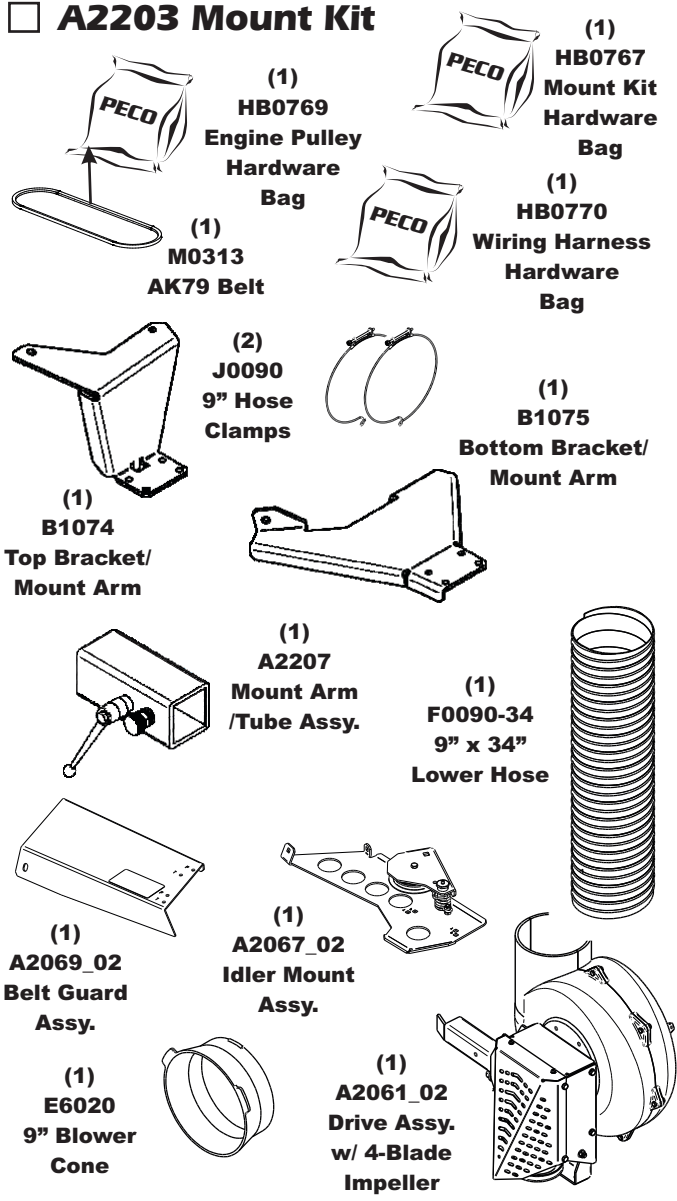

Unit Model #: 28131502

Mower: Kubota Owner's Manual: Q0537

Mower Type: Z700 Series

Deck Size: 54" & 60" Vac Type: P3B (15 Cu. Ft.)

Deck Type: Drive Type: PTO-X Driven

Revision #: 2 - Updated Boot Kit - XY 8/23/2019 Fits Year(s): 2018 & Newer

A2204 Vac Kit

A2203 Mount Kit

A2206 Boot Kit

A2121 Dual Weight Kit / Single Caster

A2121 Dual Weight Kit / Single Caster