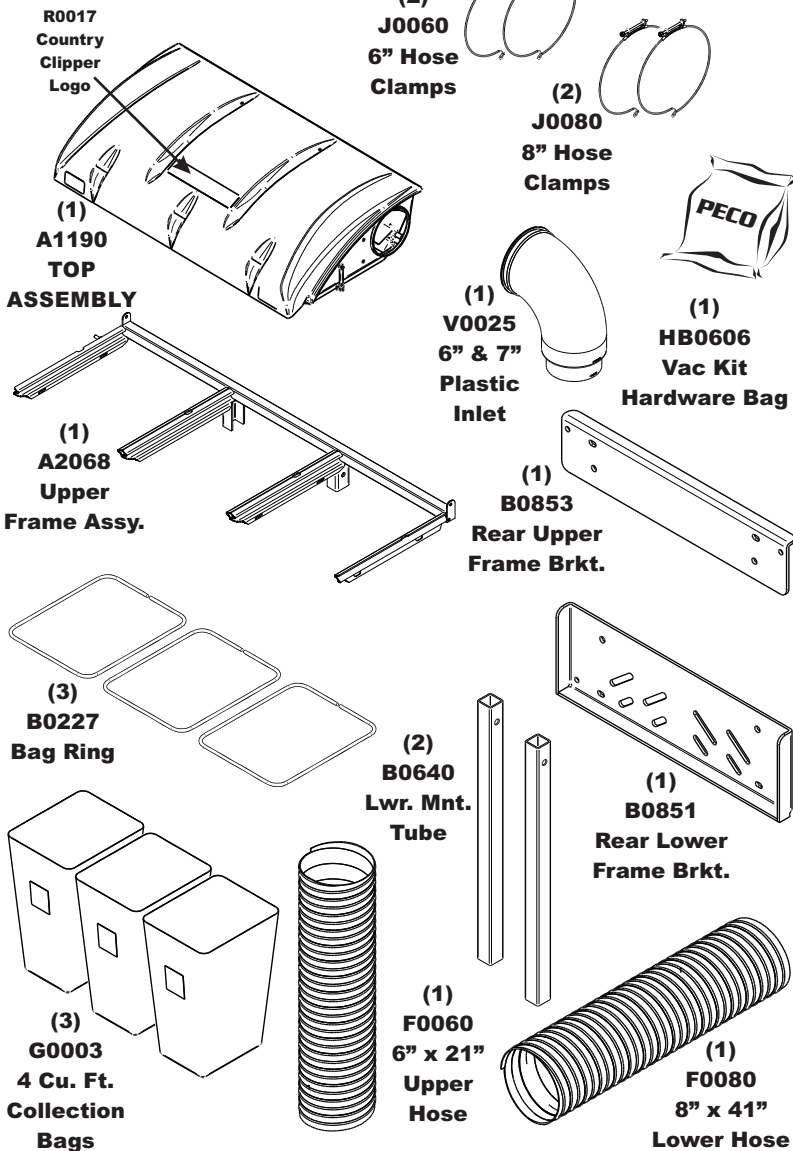

Unit Model #: 49131502 (629GR-001A)

Mower & Type: Country Clipper Boss XL

Engine Type: 25.5HP Kawasaki FX801V, 35HP Kawasaki FX1000V, 27 & 29HP Kohler Command

Deck Size & Type: 60"

Vac Type: Pro 3 Bagger (15 Cu. Ft.)

Owner's Manual: Q0478

Drive Type: PTO-C (4-Blade)

Revision #: 3 - Updated Weight Kit - 1/12/2018

Fits Year(s): 2013 - 2017

A1210 Vac Kit

A1211 Mount Kit

A1929 Boot Kit

A2121 Dual Weight Kit / Single Caster

A2162 Quad Weight Kit / Single Caster