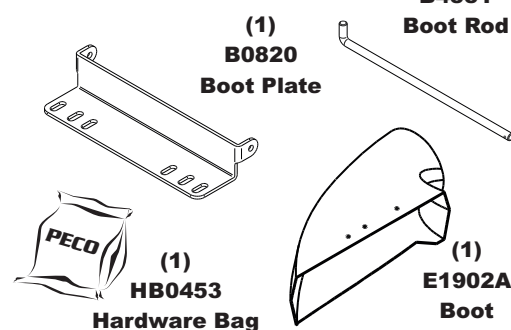

Owner's Manual: Q0478

Drive Type: PTO-C (4-Blade)

Revision #: 3 - Updated Weight Kit - 1/12/2018

Fits Year(s): 2013 - 2017

A1210 Vac Kit

A1211 Mount Kit

A1929 Boot Kit

A2121 Dual Weight Kit / Single Caster

A2162 Quad Weight Kit / Single Caster