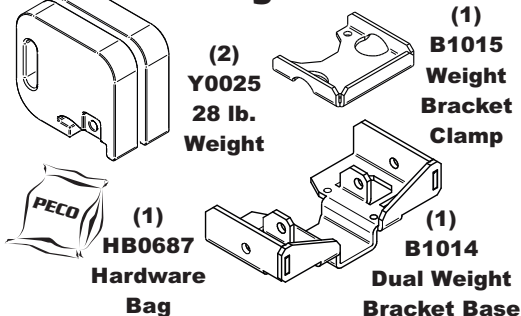

Owner's Manual: Q0478

Drive Type: PTO-C (4-Blade)

Revision #: 3 - Updated Weight Kit - 1/12/2018

Fits Year(s): 2013 - 2017

A1210 Vac Kit

A1211 Mount Kit

A1929 Boot Kit

A2121 Dual Weight Kit / Single Caster