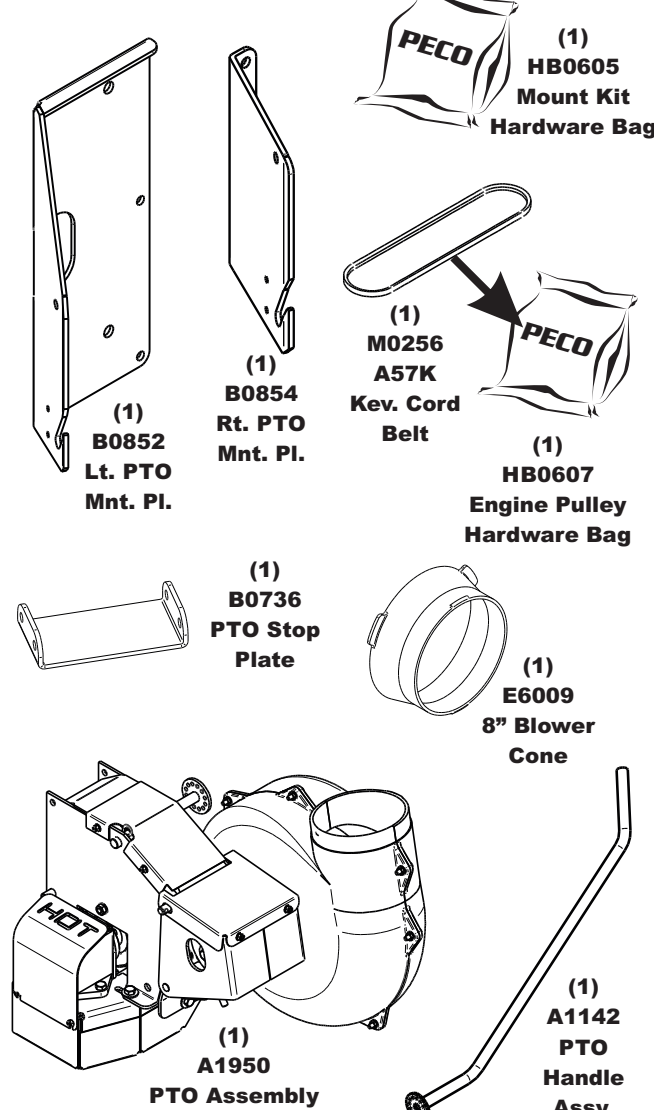

Unit Model #: 49131502 (629GR-001A)

Mower & Type: Country Clipper Boss XL

Engine Type: 25.5HP Kawasaki FX801V, 35HP Kawasaki FX1000V, 27 & 29HP Kohler Command

Deck Size & Type: 60"

Vac Type: Pro 3 Bagger (15 Cu. Ft.)

Owner's Manual: Q0478

Drive Type: PTO-C (4-Blade)

Revision #: 3 - Updated Weight Kit - 1/12/2018

Fits Year(s): 2013 - 2017

A1210 Vac Kit

A1211 Mount Kit

A1929 Boot Kit

A2121 Dual Weight Kit / Single Caster

A2162 Quad Weight Kit / Single Caster