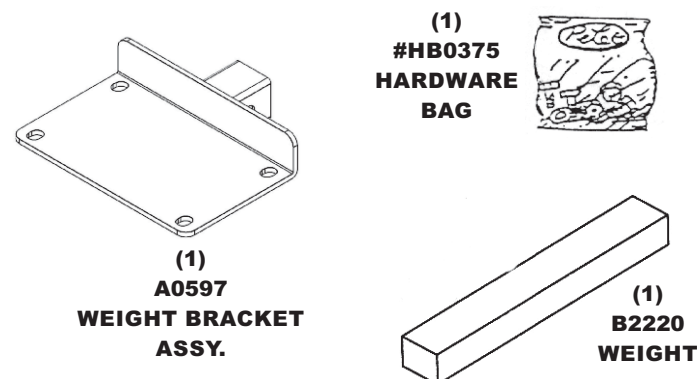

☐ A0608 - WEIGHT KIT