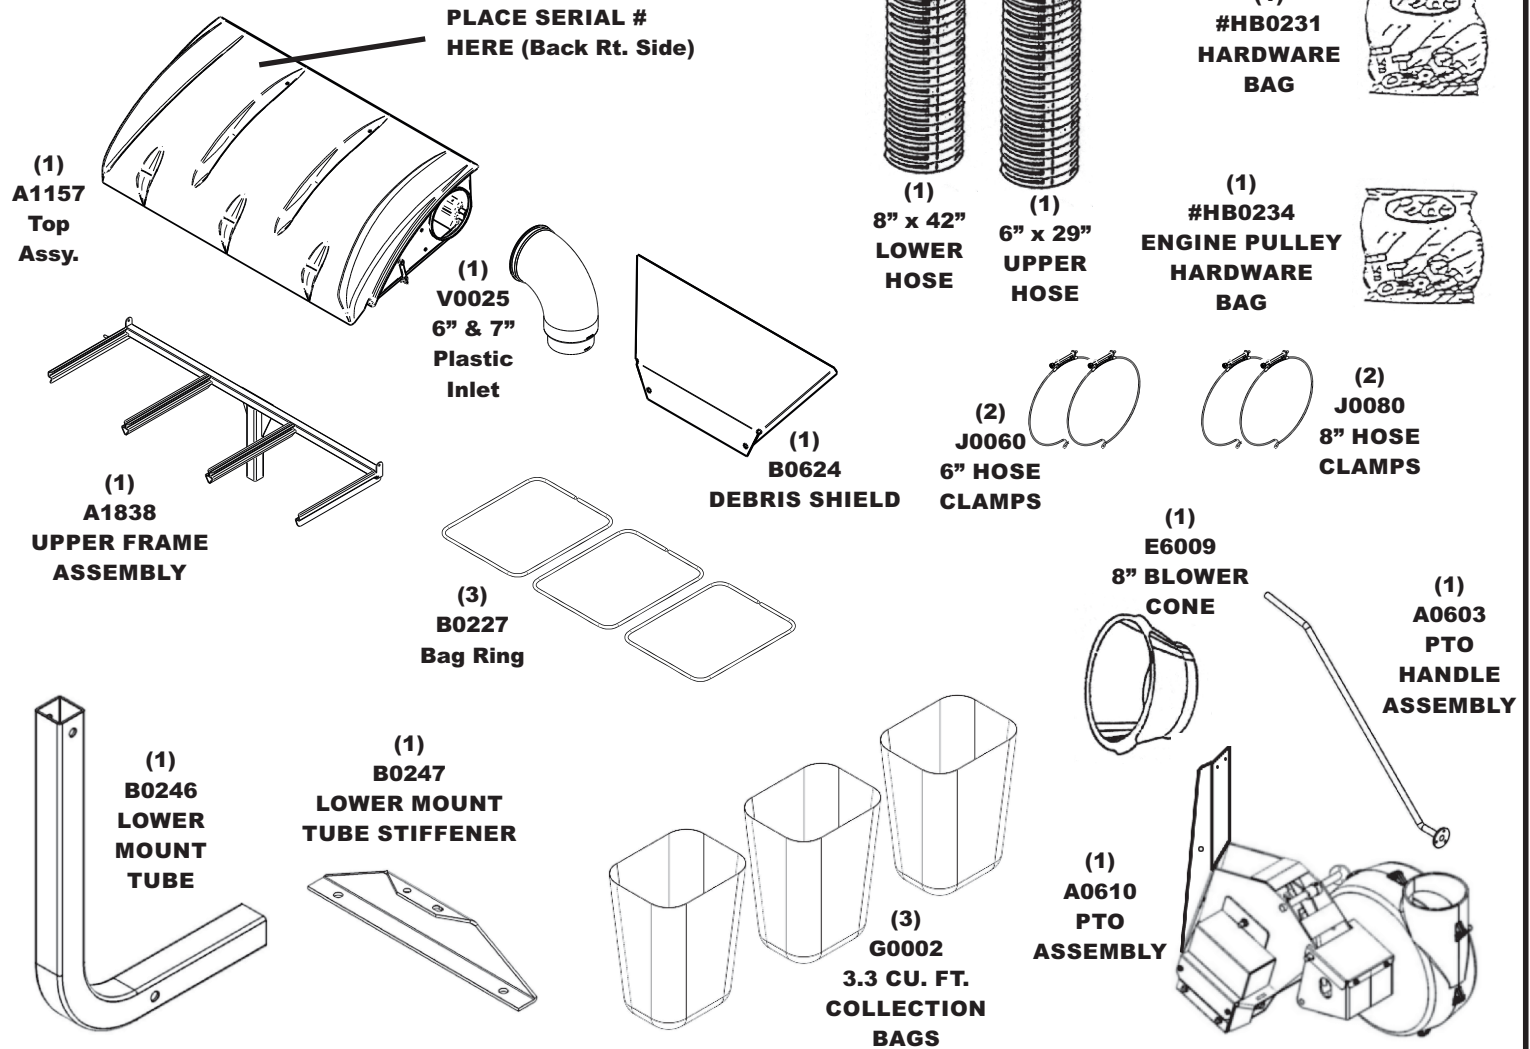

# MODEL#: 48131301

MOWER NAME: BAD BOY PUP/ OUTLAW/ LIGHTNING

MOWER MODEL: 27HP & 30HP KH,  
26HP & 31HP KW, & 23HP, 26HP, 32HP BR

MOWER DECK SIZE: 48", 52", 60" & 61"

VAC NAME: 13 CUBIC FOOT PRO BAGGER

FOR YEAR: 2011 & BELOW

## ☐ A0608 - WEIGHT KIT