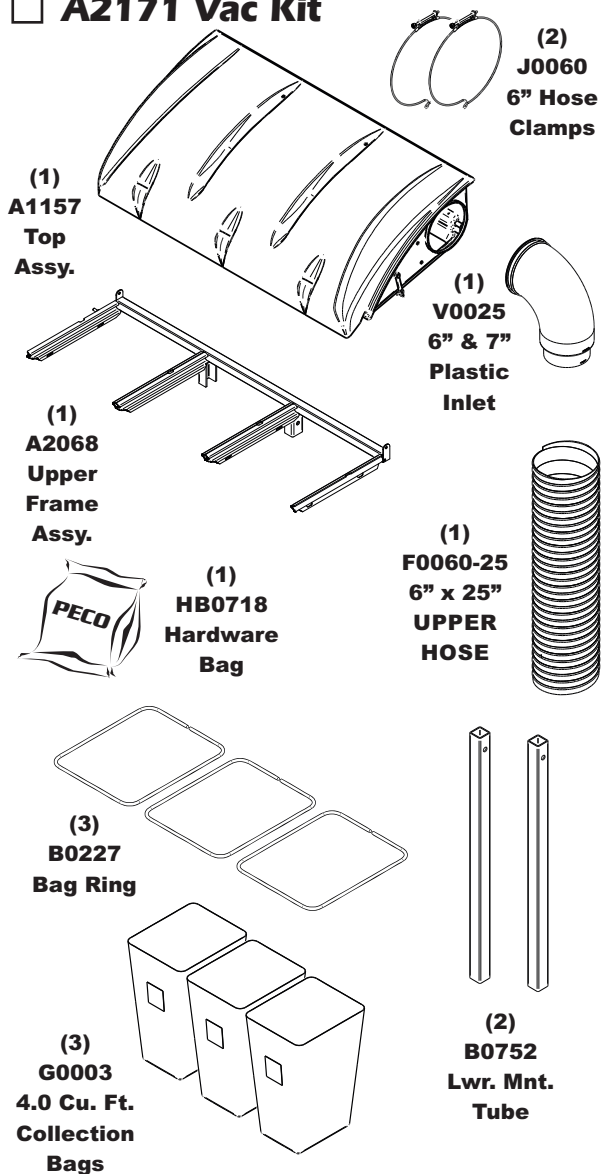

Unit Model #: 23131508

Mower & Type: Bob-Cat Predator Pro RS

Owner's Manual: Q0528

Mower Model: 942545

Deck Size: 61"

Vac Type: 15 Cu. Ft. Pro 3 Bagger

Deck Type: DuraDeck

Drive Type: Briggs & Stratton 900 Series

Revision #: 0

Fits Year(s): 2018 - Newer

A2171 Vac Kit

A2175 Mount Kit

A0619 Throttle Kit

A2174 Boot Kit

A2121 Dual Weight Kit / Single Caster

A2121 Dual Weight Kit / Single Caster