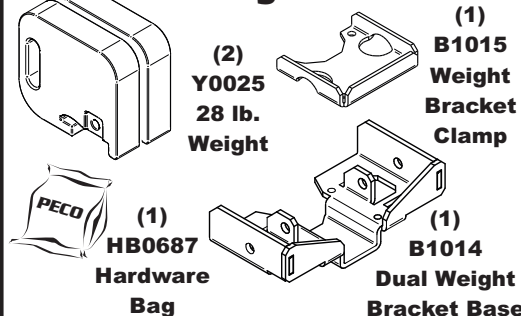

Revision #: 0

Fits Year(s): 2018 - Newer

A2171 Vac Kit

A2175 Mount Kit

A0619 Throttle Kit

A2174 Boot Kit

A2121 Dual Weight Kit / Single Caster

A2121 Dual Weight Kit / Single Caster