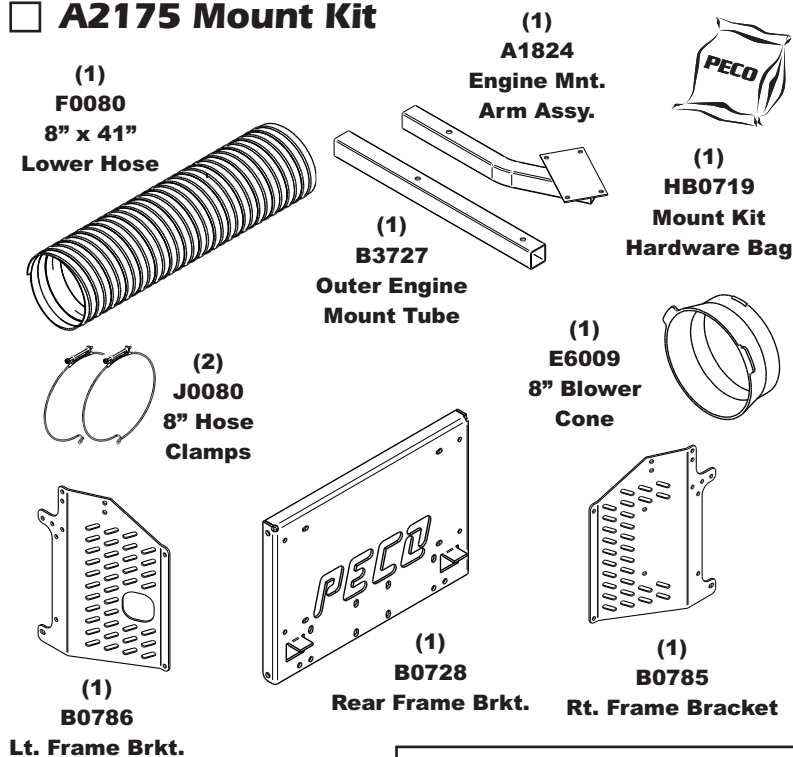

Unit Model #: 23131508

Mower & Type: Bob-Cat Predator Pro RS

Owner's Manual: Q0528

Mower Model: 942545

Deck Size: 61"

Vac Type: 15 Cu. Ft. Pro 3 Bagger

Deck Type: DuraDeck

Drive Type: Briggs & Stratton 900 Series

Revision #: 0

Fits Year(s): 2018 - Newer

A2171 Vac Kit

A2175 Mount Kit

A0619 Throttle Kit

A2174 Boot Kit

A2121 Dual Weight Kit / Single Caster

A2121 Dual Weight Kit / Single Caster