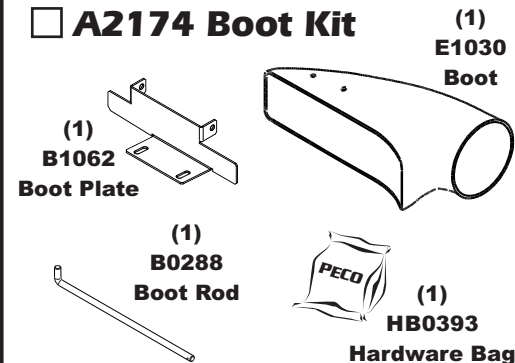

Revision #: 0

Fits Year(s): 2018 - Newer

A2171 Vac Kit

A2175 Mount Kit

A0619 Throttle Kit

A2174 Boot Kit

A2121 Dual Weight Kit / Single Caster

A2121 Dual Weight Kit / Single Caster