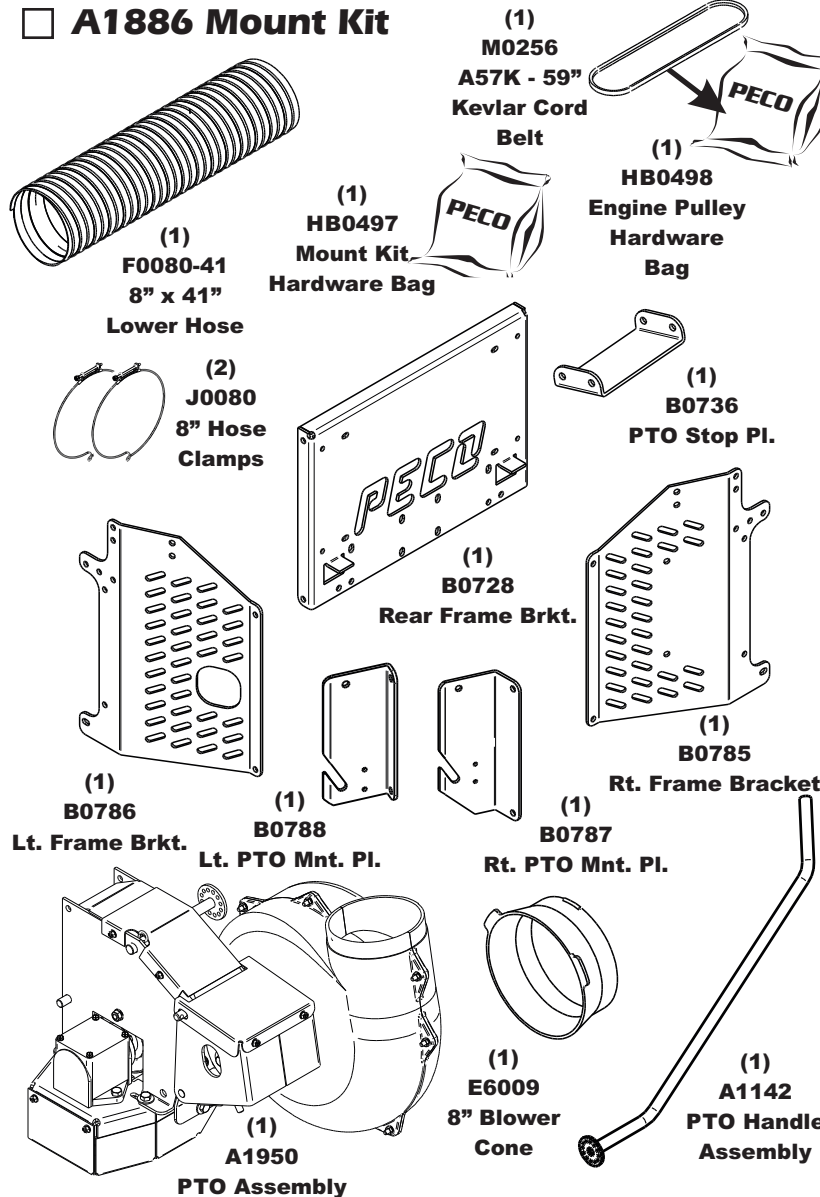

Unit Model #: 23131507

Mower & Type: Bob-Cat Predator Pro RS

Owner's Manual: Q0528

Mower Model: 942545

Deck Size: 61"

Vac Type: 15 Cu. Ft. Pro 3 Bagger

Deck Type: DuraDeck

Drive Type: PTO-C Drive

Revision #: 0

Fits Year(s): 2018 - Newer

A2171 Vac Kit

A1886 Mount Kit

A2174 Boot Kit

A2121 Dual Weight Kit / Single Caster

A2121 Dual Weight Kit / Single Caster