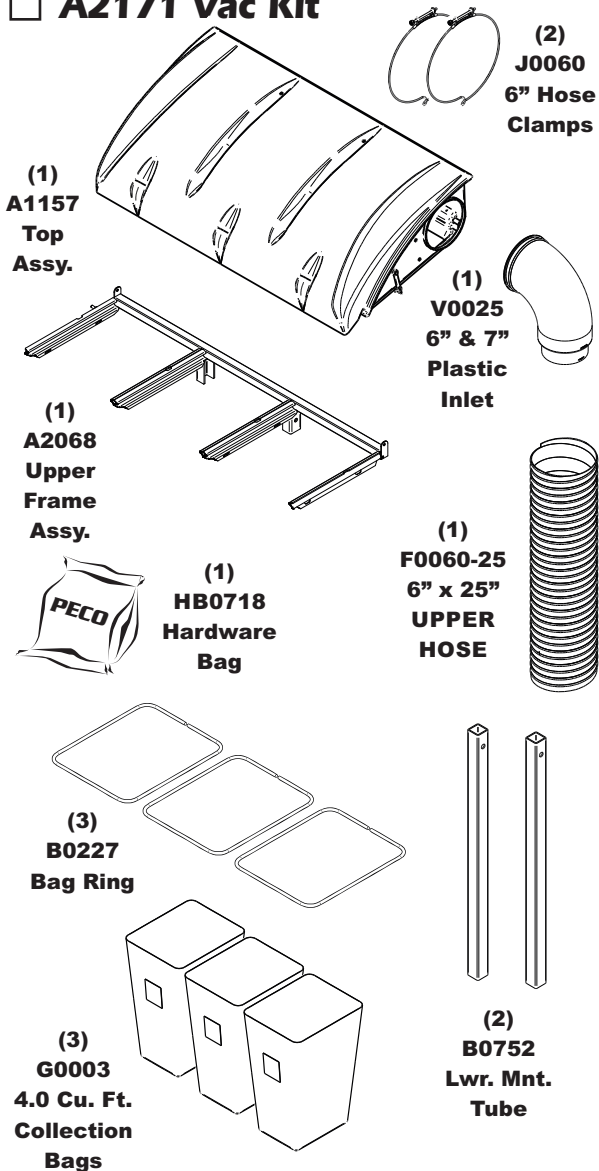

Unit Model #: 23131507

Mower & Type: Bob-Cat Predator Pro RS

Owner's Manual: Q0528

Mower Model: 942545

Deck Size: 61"

Vac Type: 15 Cu. Ft. Pro 3 Bagger

Deck Type: DuraDeck

Drive Type: PTO-C Drive

Revision #: 0

Fits Year(s): 2018 - Newer

A2171 Vac Kit

A1886 Mount Kit

A2174 Boot Kit

A2121 Dual Weight Kit / Single Caster

A2121 Dual Weight Kit / Single Caster