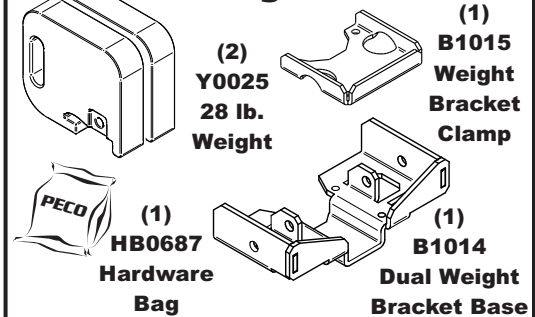

Revision #: 0

Fits Year(s): 2018 - Newer

A2171 Vac Kit

A1886 Mount Kit

A2174 Boot Kit

A2121 Dual Weight Kit / Single Caster

A2121 Dual Weight Kit / Single Caster