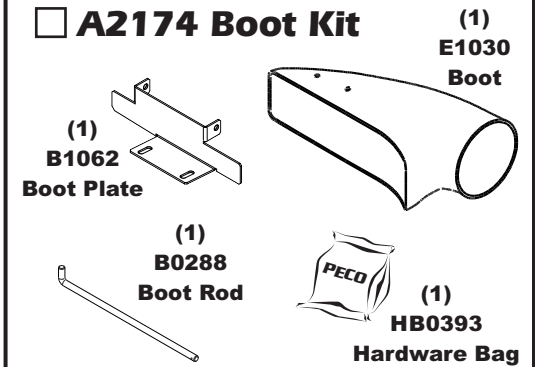

Revision #: 0

Fits Year(s): 2018 - Newer

A2171 Vac Kit

A1886 Mount Kit

A2174 Boot Kit

A2121 Dual Weight Kit / Single Caster

A2121 Dual Weight Kit / Single Caster