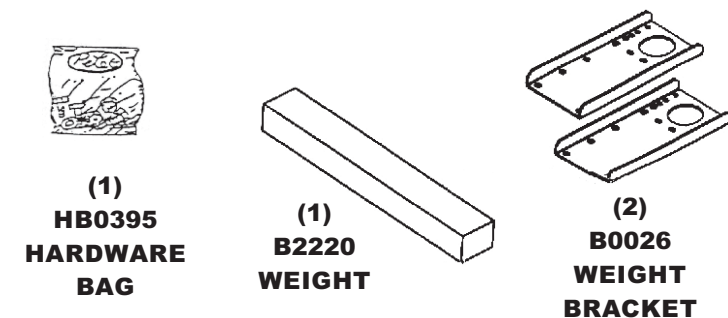

ENG: 900 SER. BR (9.00 GROSS TORQUE / 205 cc)

FOR YEAR: 2008-2012

REVISED: 12/4/13

A1801 UNIT ASSEMBLY

A0619 THROTTLE KIT

A1729 WEIGHT KIT

A1800 BOOT KIT