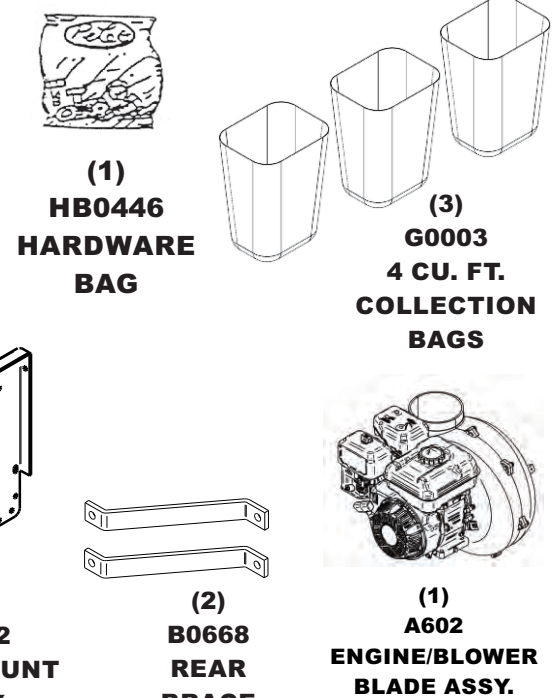

ENG: 900 SER. BR (9.00 GROSS TORQUE / 205 cc)

FOR YEAR: 2008-2012

REVISED: 12/4/13

A1801 UNIT ASSEMBLY

A0619 THROTTLE KIT

A1729 WEIGHT KIT

A1800 BOOT KIT