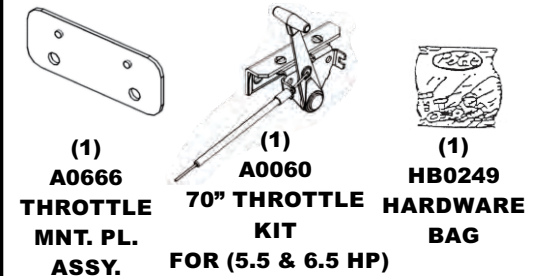

ENG: 900 SER. BR (9.00 GROSS TORQUE / 205 cc)

FOR YEAR: 2008-2012

REVISED: 12/4/13

A1801 UNIT ASSEMBLY

A0619 THROTTLE KIT

A1729 WEIGHT KIT

A1800 BOOT KIT