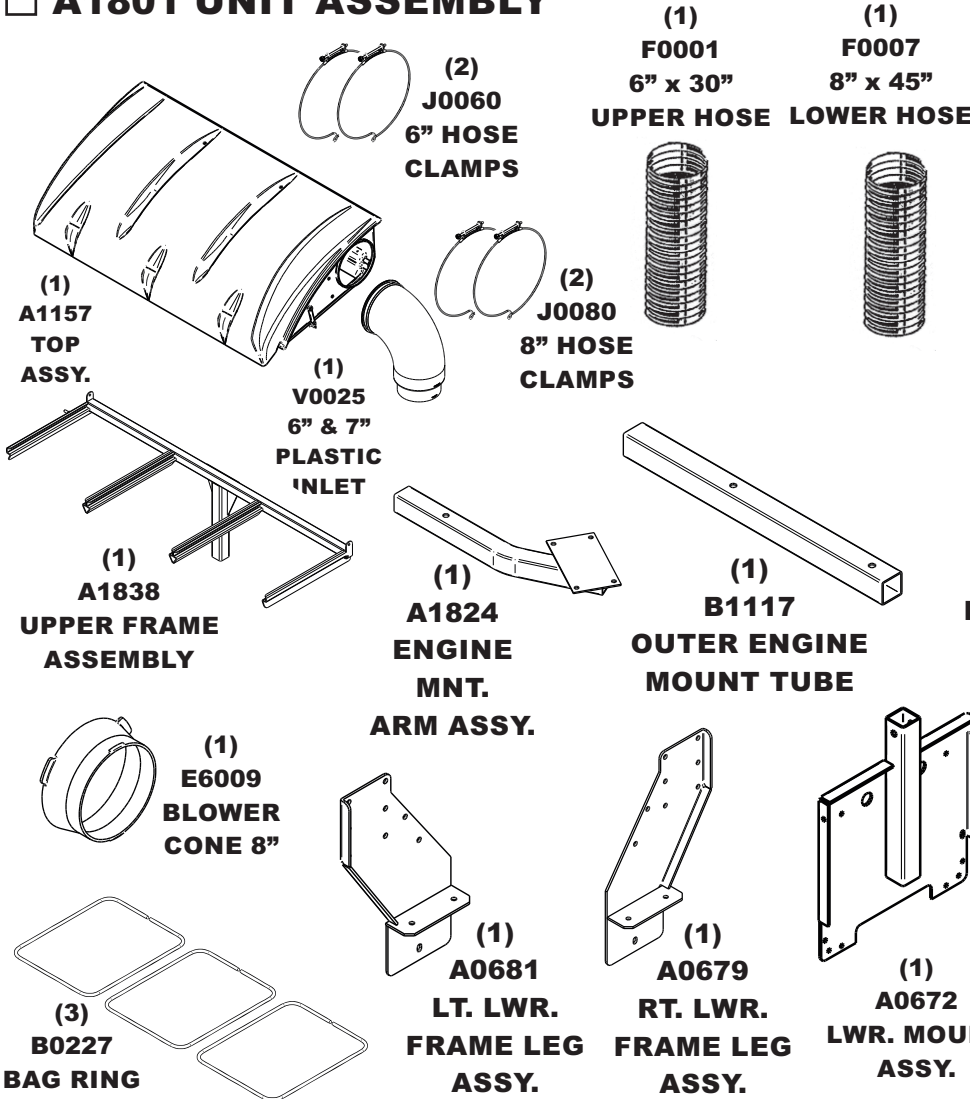

MODEL#: 23131505

MOWER NAME: BOB-CAT

MOWER MODEL: Procat & Predator Pro F & G Series

MOWER DECK SIZE Procat: 48" / 52" / 61" DECKS

MOWER DECK SIZE Predator Pro: 61" DECK

VAC NAME: 15 CUBIC FOOT PRO 3 BAGGER

ENG: 900 SER. BR (9.00 GROSS TORQUE / 205 cc)

FOR YEAR: 2008-2012

REVISED: 12/4/13

A1801 UNIT ASSEMBLY

A0619 THROTTLE KIT

A1729 WEIGHT KIT

A1800 BOOT KIT