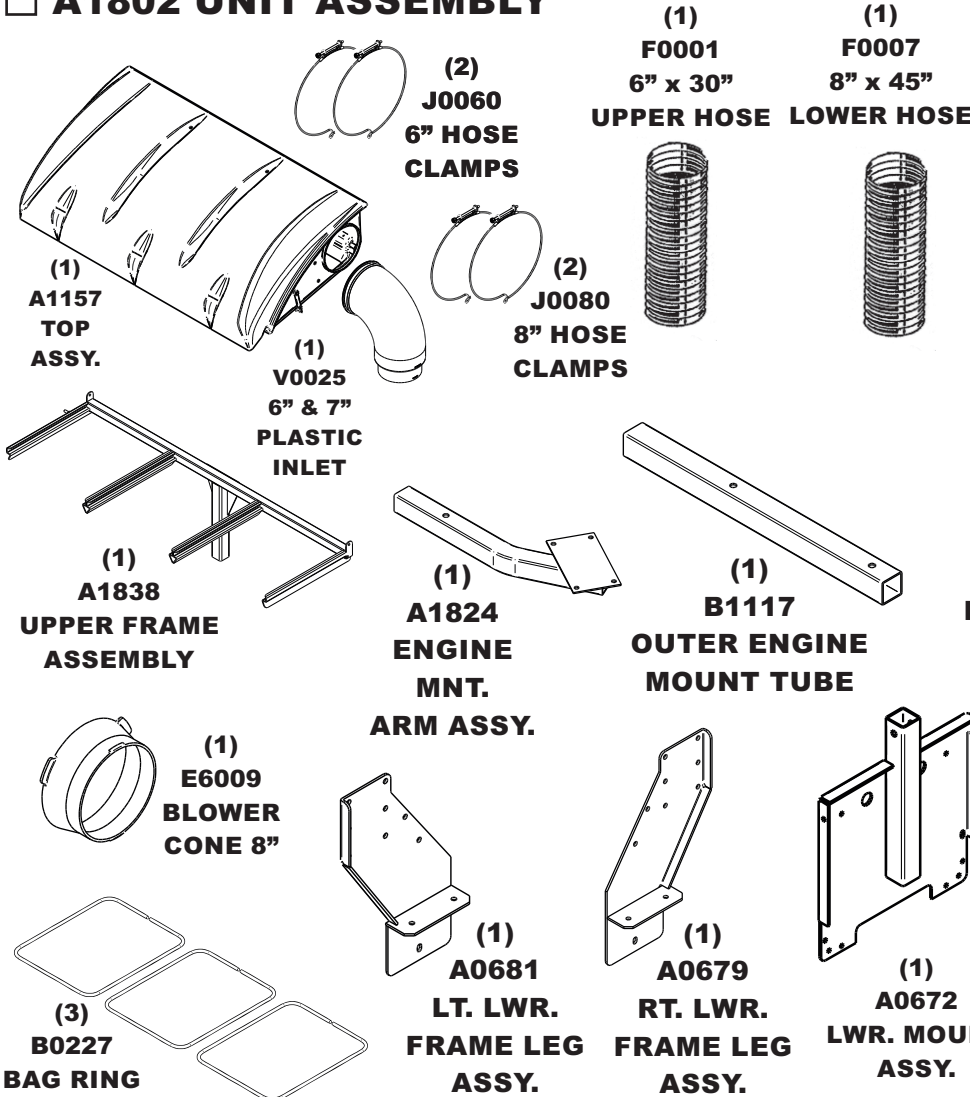

MODEL#: 23131504

MOWER NAME: BOB-CAT

MOWER MODEL: Procat & Predator Pro F & G Series

MOWER DECK SIZE Procat: 48" / 52" / 61" DECKS

MOWER DECK SIZE Predator Pro: 61" DECK

VAC NAME: 15 CUBIC FOOT PRO 3 BAGGER

6.5HP BRIGGS & STRATTON VANGUARD ENGINE

FOR YEAR: 2008-2012

REVISED: 12/4/13

A1802 UNIT ASSEMBLY

A0619 THROTTLE KIT

A1729 WEIGHT KIT

A1800 BOOT KIT