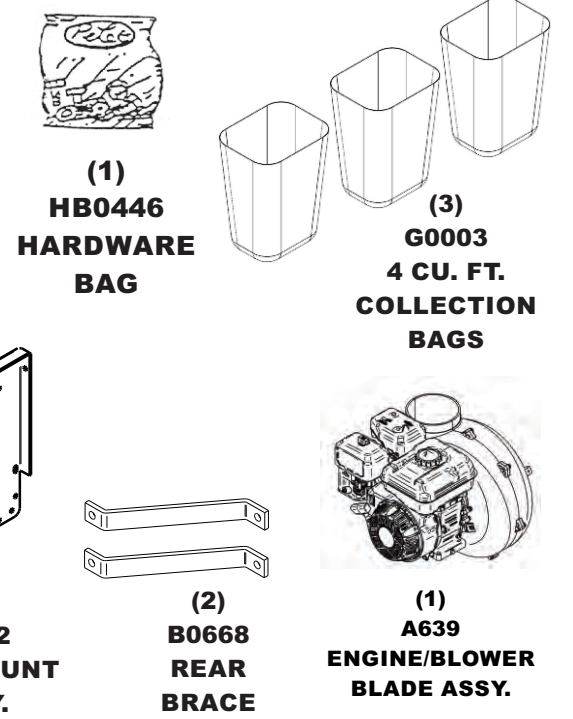

6.5HP BRIGGS & STRATTON VANGUARD ENGINE

FOR YEAR: 2008-2012

REVISED: 12/4/13

A1802 UNIT ASSEMBLY

A0619 THROTTLE KIT

A1729 WEIGHT KIT

A1800 BOOT KIT