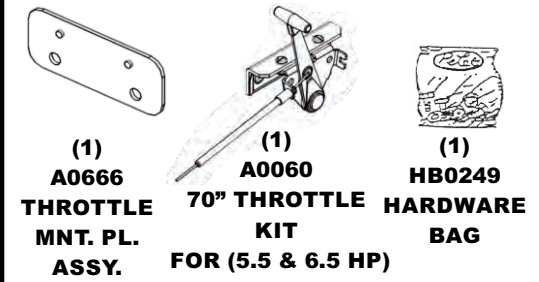

6.5HP BRIGGS & STRATTON VANGUARD ENGINE

FOR YEAR: 2008-2012

REVISED: 12/4/13

A1802 UNIT ASSEMBLY

A0619 THROTTLE KIT

A1729 WEIGHT KIT

A1800 BOOT KIT