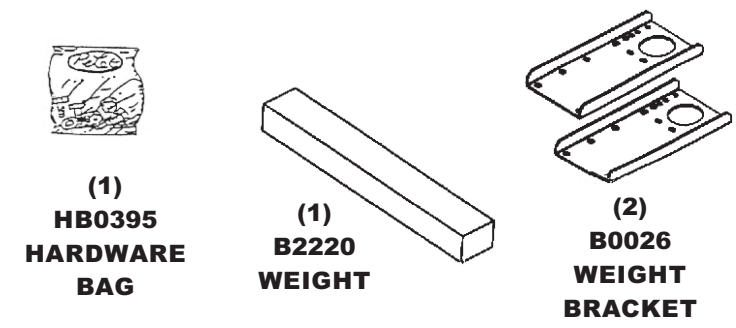

6.5HP BRIGGS & STRATTON VANGUARD ENGINE

FOR YEAR: 2008-2012

REVISED: 12/4/13

A1802 UNIT ASSEMBLY

A0619 THROTTLE KIT

A1729 WEIGHT KIT

A1800 BOOT KIT