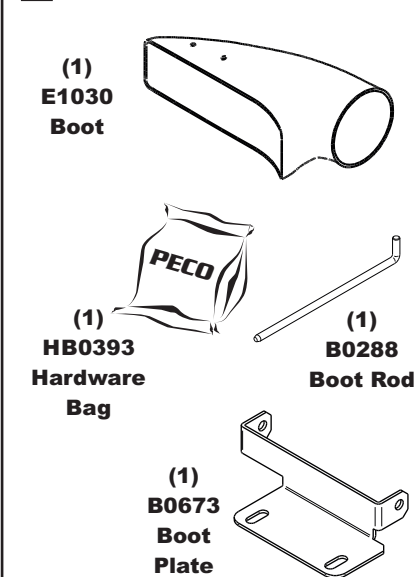

Unit Model #: 23131503

Mower & Type: Bob-Cat ProCat SE (H & J-Series) & Predator Pro (J-Series)

Owner's Manual: Q0453

Mower Model: 942520H-J, 942521H-J, 942522H-J, 942523H-J, 942514J, 942515J

Deck Size: 52" & 61"

Vac Type: 15 Cu. Ft. Pro 3 Bagger

Deck Type: DuraDeck

Drive Type: Briggs & Stratton 6.5HP Vanguard

Revision #: Final Release 3/7/13

Fits Year(s): 2012 - 2013

A1893 Vac Kit

A1895 Mount Kit

A0619 Throttle Kit

A1800 Boot Kit

A1729 Weight Kit