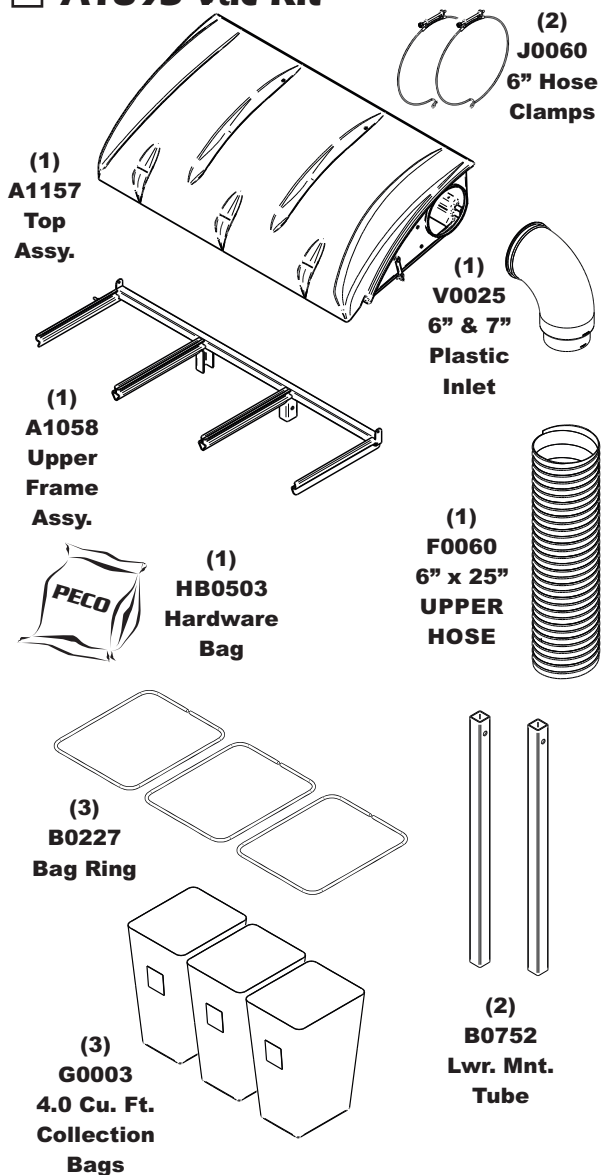

Unit Model #: 23131503

Mower & Type: Bob-Cat ProCat SE (H & J-Series) & Predator Pro (J-Series)

Owner's Manual: Q0453

Mower Model: 942520H-J, 942521H-J, 942522H-J, 942523H-J, 942514J, 942515J

Deck Size: 52" & 61"

Vac Type: 15 Cu. Ft. Pro 3 Bagger

Deck Type: DuraDeck

Drive Type: Briggs & Stratton 6.5HP Vanguard

Revision #: Final Release 3/7/13

Fits Year(s): 2012 - 2013

A1893 Vac Kit

A1895 Mount Kit

A0619 Throttle Kit

A1800 Boot Kit

A1729 Weight Kit