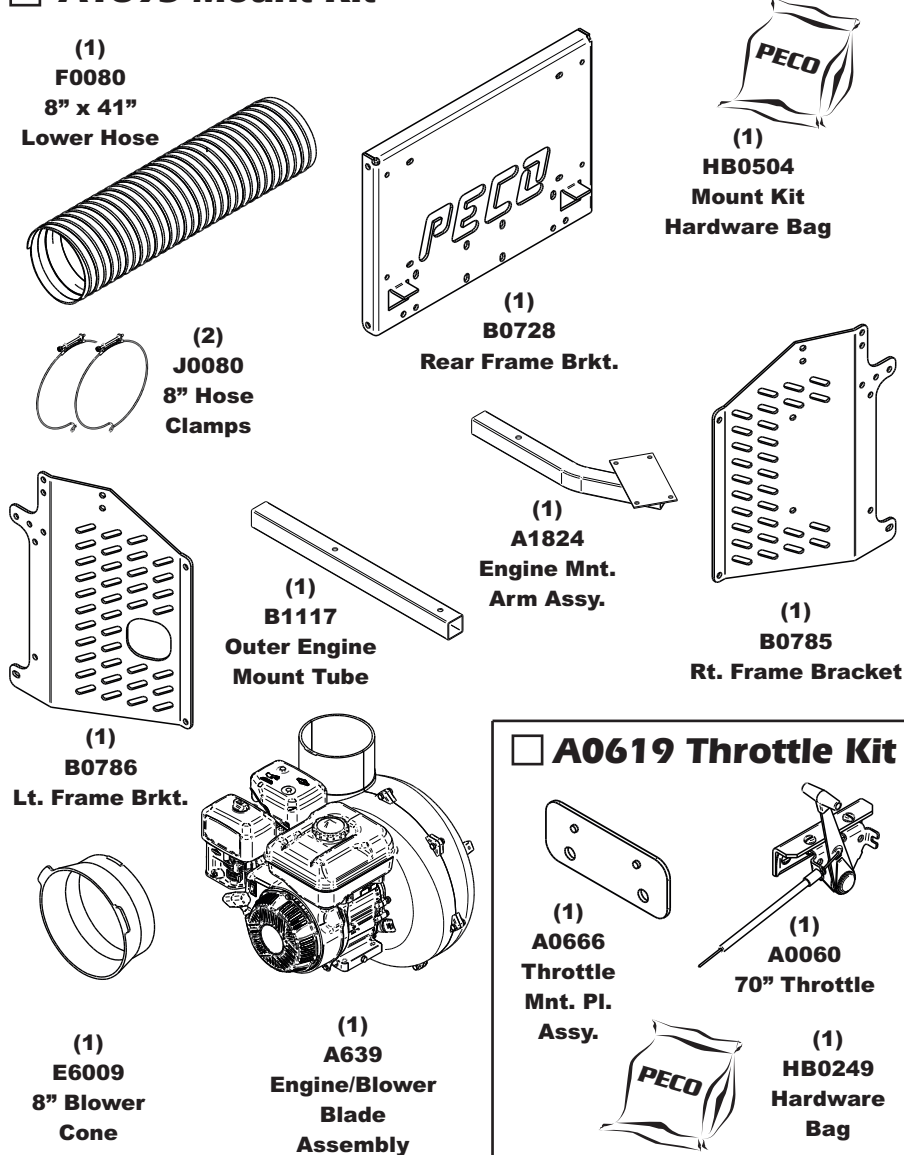

Unit Model #: 23131503

Mower & Type: Bob-Cat ProCat SE (H & J-Series) & Predator Pro (J-Series)

Owner's Manual: Q0453

Mower Model: 942520H-J, 942521H-J, 942522H-J, 942523H-J, 942514J, 942515J

Deck Size: 52" & 61"

Vac Type: 15 Cu. Ft. Pro 3 Bagger

Deck Type: DuraDeck

Drive Type: Briggs & Stratton 6.5HP Vanguard

Revision #: Final Release 3/7/13

Fits Year(s): 2012 - 2013

A1893 Vac Kit

A1895 Mount Kit

A0619 Throttle Kit

A1800 Boot Kit

A1729 Weight Kit