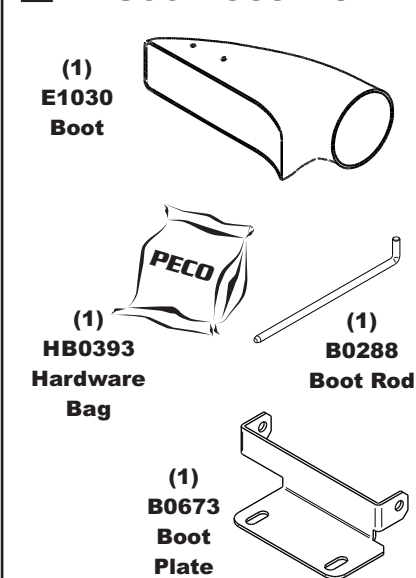

☐ A1800 Boot Kit