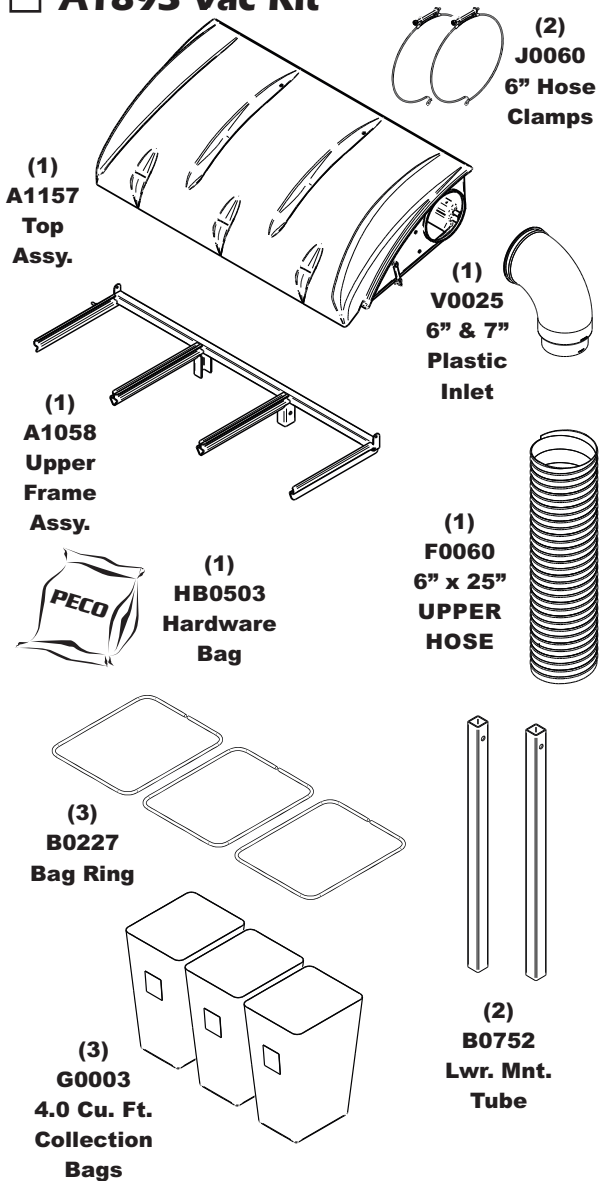

# Unit Model #: 23131501

**Mower & Type:** Bob-Cat ProCat SE (H & J-Series) & Predator Pro (J-Series)

**Owner's Manual:** Q0453

**Mower Model:** 942520H-J, 942521H-J, 942522H-J, 942523H-J, 942514J, 942515J

**Deck Size:** 52" & 61"

**Vac Type:** 15 Cu. Ft. Pro 3 Bagger

**Deck Type:** DuraDeck

**Drive Type:** PTO Drive

**Revision #:** Final Release 3/7/13

**Fits Year(s):** 2012 - 2013

## A1893 Vac Kit