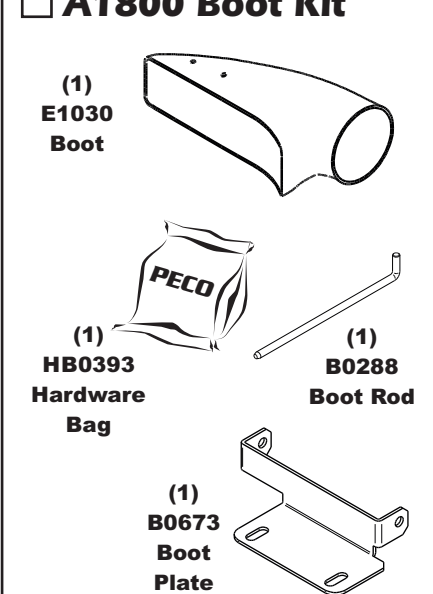

☐ A1800 Boot Kit