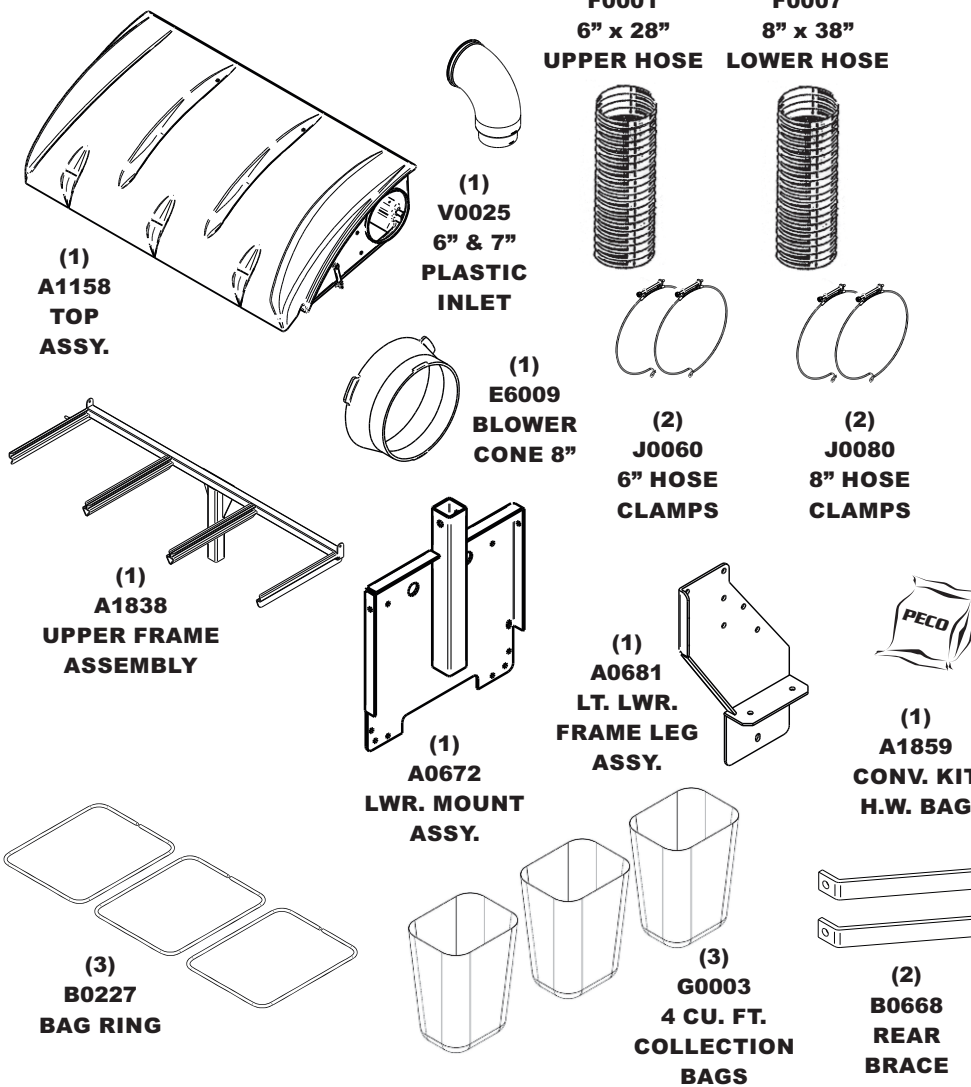

MODEL#: 23031508

MOWER NAME: BOB-CAT

MOWER MODEL: Procat & Predator Pro F & G Series

MOWER DECK SIZE Procat: 48" / 52" / 61" DECKS

MOWER DECK SIZE Predator Pro: 61" DECK

VAC NAME: 15 CUBIC FOOT PRO 3 BAGGER

FOR YEAR: 2012 - 2008

REVISED: 1/02/2012

PTO DRIVEN

A1799 UNIT ASSEMBLY

A1819 F-SERIES

A1820 G-SERIES

A1729 WEIGHT KIT

A1800 BOOT KIT